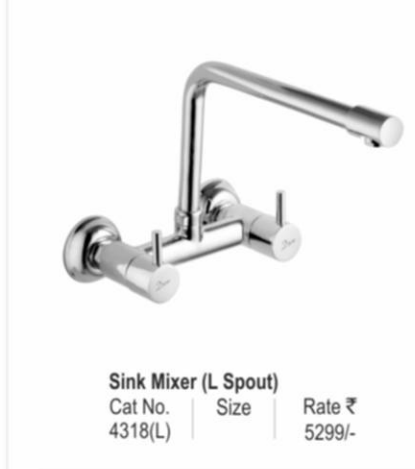

Touch		
Cat No.	Size	Rate ₹
4114	R	4797/-
4115	12"	7607/-

ELITE		
Cat No.	Size	Rate ₹
3914	R	4640/-
3915	12"	7096/-

STRAYET		
Cat No.	Size	Rate ₹
3714	R	5847/-
3715	12"	9083/-

HI-NECK PILLAR COCKS

WALL MOUNTED SINK MIXERS