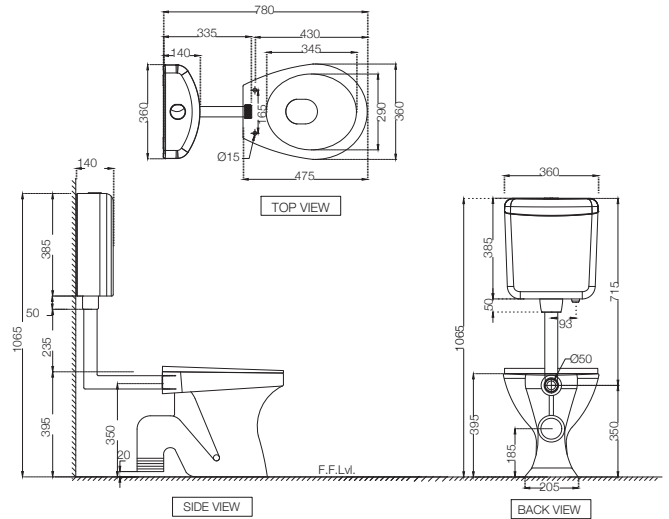

ECS-WHT-553SNPP184NLZ
EWC With Wall Hung Dual Flush Cistern
With 39mm Drainage L-Bend Pipe With Gasket,
PP Normal Close Seat Cover, Hinges, Fixing Accessories,
Size: 350x530x400 mm, S Trap
MRP: Rs. 4,400