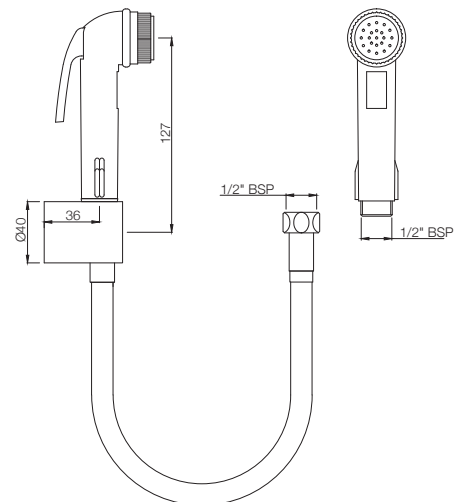

ALE-IVY-583

Hand Shower (Health Faucet) (ABS Body) with 1.2 Meter Long PVC Tube & Wall Hook
MRP: Rs. 750