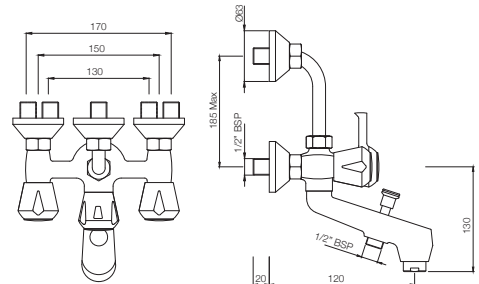

MQT-520KN
Wall Mixer Non-telephonic Shower System
with Aerator
MRP: Rs. 3,225