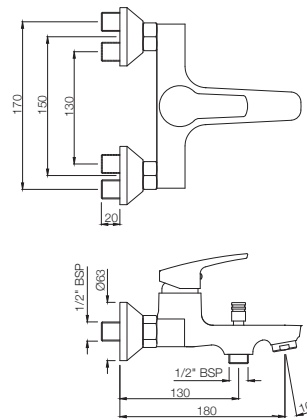

STE-107149

Single Lever Exposed Shower Mixer for Connection to
Hand Shower with Connecting Legs & Wall Flanges
MRP: Rs. 3,575