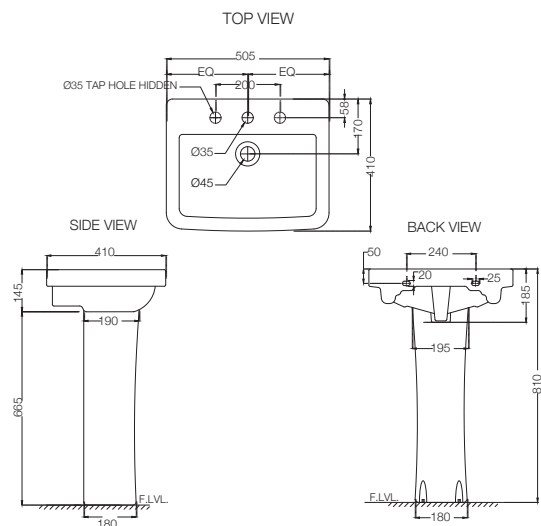

AIS-WHT-101801

Wall Hung Basin with Fixing Accessories,
Size : 505x410x185mm
MRP: Rs. 1,750

AIS-WHT-101305

Half pedestal with Fixing Accessories
for AIS-WHT- 101801
MRP: Rs. 1,190 | Set MRP: Rs. 2,940