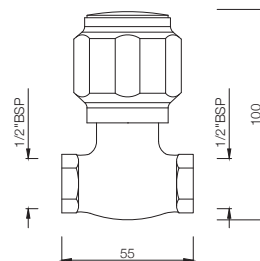

DELUX

DLX-512AKN

Two Way Long Body Bib Cock with Wall Flange
MRP: Rs. 1,600

DLX-512ANKN

Two Way Bib Cock with Wall Flange
MRP: Rs. 1,500

DLX-513BKN

Stop Cock, Female End
MRP: Rs. 925