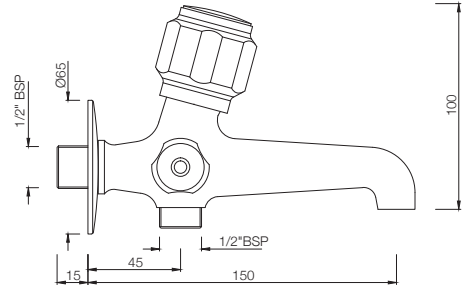

DLX-512ANKN

Two Way Bib Cock with Wall Flange
MRP: Rs. 1,500