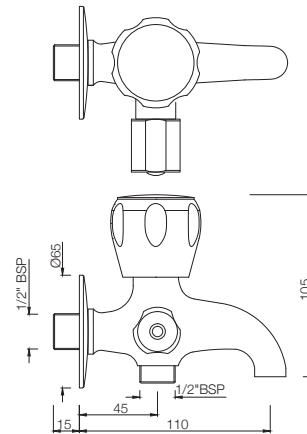

SQT-513BKN
Stop Cock, Female End
MRP: Rs. 925