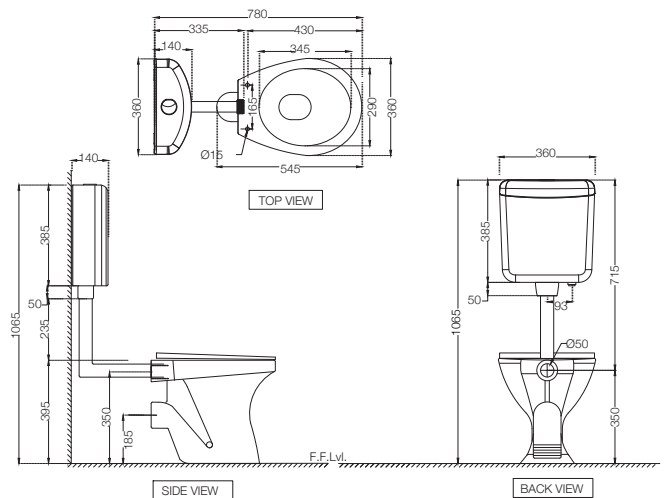

ELEMENTS | Sanitaryware

ECS-WHT-751S220SPPZ

Bowl With Cistern For Coupled WC With PP Soft Close Seat Cover, Hinges, Dual Flush Cistern Fitting, Fixing Accessories And Accessories Set, Size: 390x670x780 mm, S Trap- 220 mm
MRP: Rs. 5,900

ECS-WHT-751S220NPPZ

Bowl With Cistern For Coupled WC With PP Normal Close Seat Cover, Hinges, Dual Flush Cistern Fitting, Fixing Accessories And Accessories Set, Size: 390x670x780 mm, S Trap- 220 mm
MRP: Rs. 5,600

ECS-WHT-751P180SPPZ

Bowl With Cistern For Coupled WC With PP Soft Close Seat Cover, Hinges, Dual Flush Cistern Fitting, Fixing Accessories And Accessories Set, Size: 390x670x760 mm, P Trap- 180 mm
MRP: Rs. 5,900

ECS-WHT-751P180NPPZ

Bowl With Cistern For Coupled WC With PP Normal Close Seat Cover, Hinges, Dual Flush Cistern Fitting, Fixing Accessories And Accessories Set, Size: 390x670x760 mm, P Trap- 180 mm
MRP: Rs. 5,600

ECS-WHT-551PNPP184NLZ

EWC With Wall Hung Dual Flush Cistern With 39mm Drainage L-Bend Pipe With Gasket, PP Normal Close Seat Cover, Hinges, Fixing Accessories, Size: 360x475x395 mm, P Trap
MRP: Rs.4,300