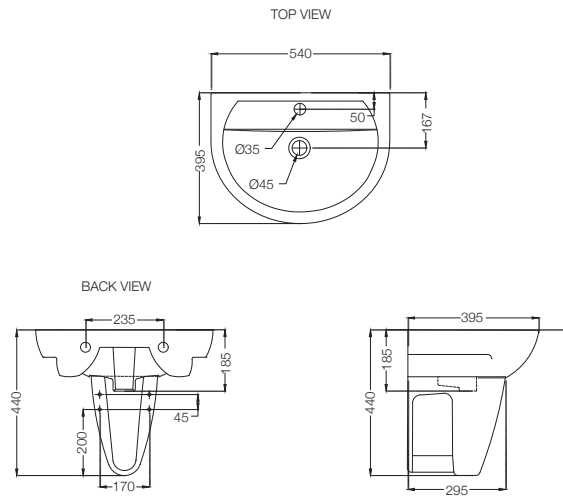

# COSMO

**CMS-WHT-103801**

Wall Hung Basin With Fixing Accessories,  
Size: 540x395x185 mm  
MRP: Rs. 2,525

**CMS-WHT-103305**

Half Pedestal With Fixing Accessories  
For 103801, 103803  
MRP: Rs. 1,150 | Set MRP: Rs. 3,675