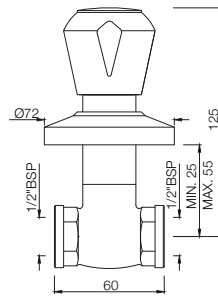

# MARVEL

**MQT-514CKN**

Concealed Stop Cock Heavy Body with Cap, Size: 20 mm  
MRP: Rs. 1,325

**MQT-514EKN**

Concealed Stop Cock with Sliding Flange, Size: 15 mm  
Also available MQT-514FKN in Size: 20 mm  
MRP: Rs. 1,150/1,275