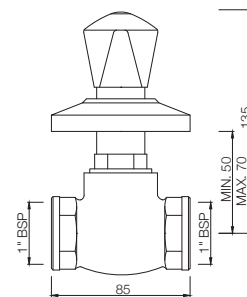

**TRF-553KN**

Flush Cock with Wall Flange,  
 25 mm size with Plain Knob  
 MRP: Rs. 2,125