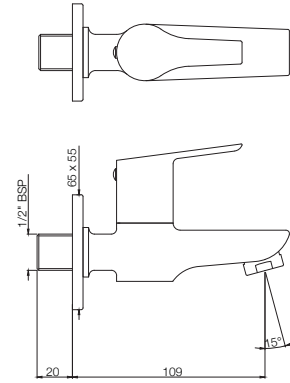

## TAPS

**APR-101037**  
Bib Cock with Wall Flange  
MRP: Rs. 1,150

**APR-101041**  
2-Way Bib Cock with Wall Flange  
MRP: Rs. 1,300

**APR-101107**  
Long Body Bib Cock with Wall Flange  
MRP: Rs. 1,400