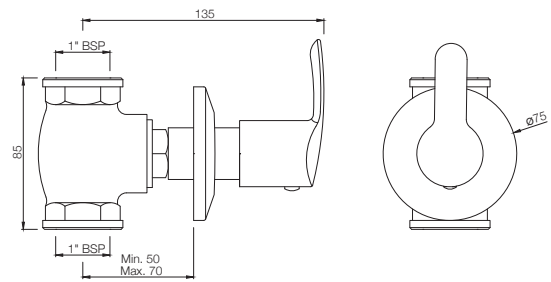

COSMO

COS-103099

Concealed Stop Cock, reduced body with Adjustable Wall Flange, Size: 20 mm
MRP: Rs. 1,225

COS-103081

Flush Cock with Wall Flange, Size: 25 mm
MRP: Rs. 2,225

BATH TUB SPOUT

SPE-103429

Cosmo Bath Tub Spout with Wall Flange
MRP: Rs. 1,150