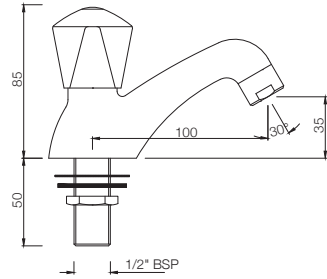

TROPICAL

TQT-508
Pillar Cock Super Deluxe with Aerator
MRP: Rs. 1,400

BATH & SHOWER