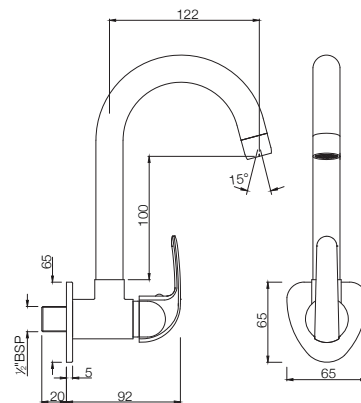

ORBIT

ORB-105281

Wall Mixer 3-in-1 System with Provision for both Hand Shower and Overhead Shower Complete with 115mm Long Bend Pipe, Connecting Legs & Wall Flange (without Hand & Overhead Shower)
MRP: Rs. 5,675

KITCHEN

ORB-105309

Sink Mixer with Swinging Spout (Wall Mounted Model) with Connecting Legs & Wall Flanges
MRP: Rs. 3,500

ORB-105347

Sink Cock with Swinging Spout (Wall Mounted Model) with Wall Flange
MRP: Rs. 1,775