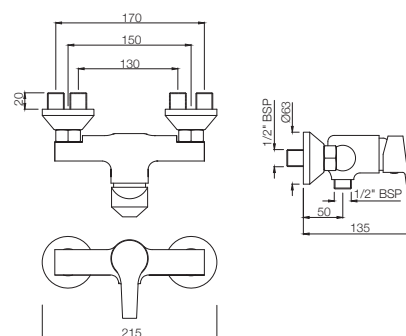

ASPIRE

BATH & SHOWER

APR-101055NK

Exposed Parts Kit of Single Lever Diverter Consisting of Operating Lever & Wall Flange (with O-rings) only (Suitable for Item ALE-055)
MRP: Rs. 650

APR-101119

Single Lever Wall Mixer with Provision of Hand Shower, But without Hand Shower
MRP: Rs. 4,600

APR-101149

Single Lever Exposed Shower Mixer for Connection to Hand Shower with Connecting Legs & Wall Flanges
MRP: Rs. 3,525