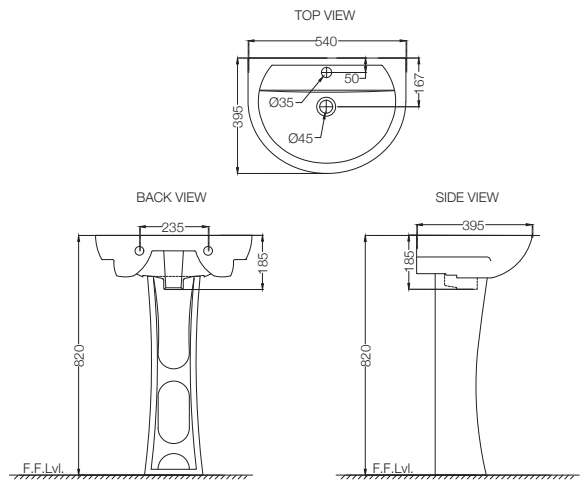

CMS-WHT-103803

Wall Hung Basin With Fixing Accessories, Size: 510x410x180 mm
MRP: Rs. 2,325

CMS-WHT-103301

Full Pedestal For 103801, 103803
MRP: Rs. 1,625 | Set MRP: Rs. 3,950