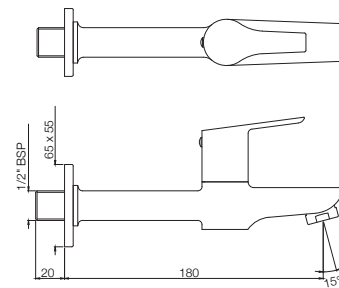

## TAPS

**APR-101037**  
Bib Cock with Wall Flange  
MRP: Rs. 1,150

**APR-101041**  
2-Way Bib Cock with Wall Flange  
MRP: Rs. 1,300

**APR-101107**  
Long Body Bib Cock with Wall Flange  
MRP: Rs. 1,400