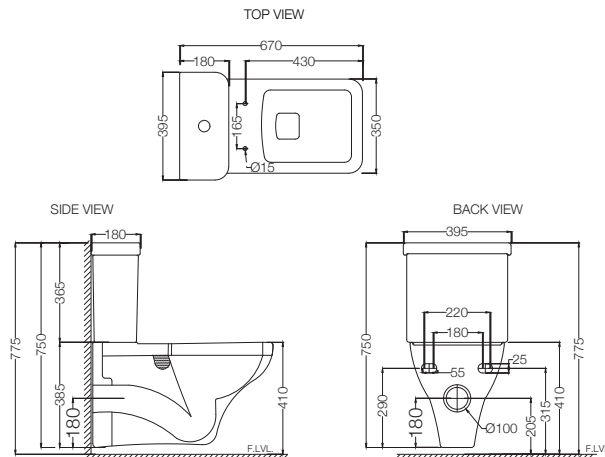

AIS-WHT-101751S220NPPSMZ

Bowl With Cistern For Coupled WC With PP Normal Close Slim Seat Cover, Hinges, Dual Flush Cistern Fitting, Fixing Accessories And Accessories Set, Size: 395x680x775 mm, S Trap- 220 mm MRP: Rs. 7,250

AIS-WHT-101751S220SPPSMZ

Bowl With Cistern For Coupled WC With PP Soft Close Slim Seat Cover, Hinges, Dual Flush Cistern Fitting, Fixing Accessories and Accessories Set, Size: 395x680x775 mm, S Trap- 220 mm MRP: Rs. 7,550