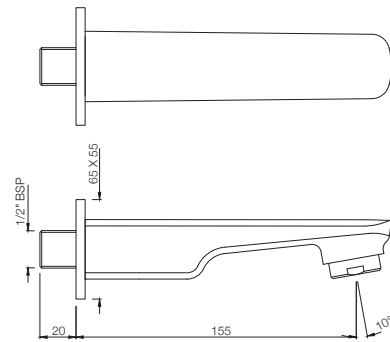

BATH TUB SPOUT

SPE-107429

Stella Bath Tub Spout with Wall Flange
MRP: Rs. 1,150