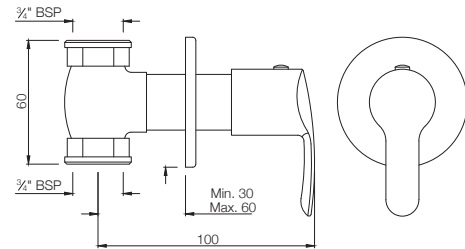

COS-103081

Flush Cock with Wall Flange, Size: 25 mm
MRP: Rs. 2,225