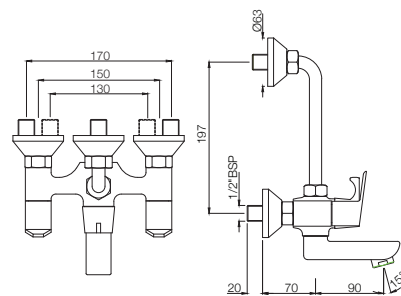

ASPIRE

APR-101123
Swan Neck Tap With Left Hand Operating
MRP: Rs. 1,875

APR-101127
Swan Neck Tap With Right Hand Operating
MRP: Rs. 1,875

BATH & SHOWER