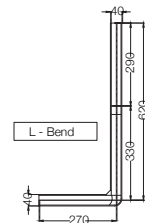

ECS-WHT-455
Asian Pan,
Size: 450x535x180 mm
MRP: Rs. 1,390

ECS-WHT-455LE
Asian Pan With L Bend And Extension,
Size: 450x535x180 mm
MRP: Rs. 1,590