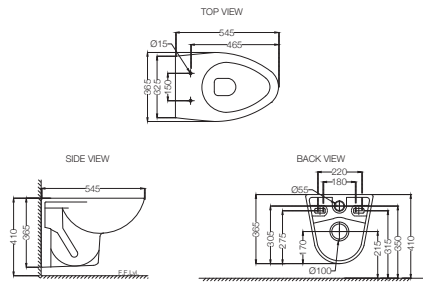

# ELEMENTS | Sanitaryware

**ECS-WHT-951SPP**  
Wall Hung WC With PP Soft Close Seat Cover,  
Hinges, Accessories Set,  
Size: 365x545x365 mm  
MRP: Rs. 4,790

**ECS-WHT-951NPP**  
Wall Hung WC With PP Normal Close Seat Cover,  
Hinges, Accessories Set,  
Size: 365x545x365 mm  
MRP: Rs. 4,490