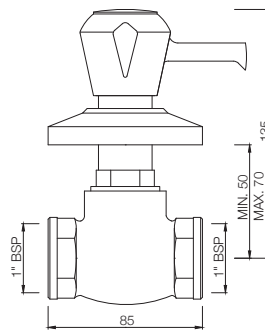

MARVEL

MQT-514CKN

Concealed Stop Cock Heavy Body with Cap, Size: 20 mm
MRP: Rs. 1,325

MQT-514EKN

Concealed Stop Cock with Sliding Flange, Size: 15 mm
Also available MQT-514FKN in Size: 20 mm
MRP: Rs. 1,150/1,275

MVF-551

Flush Cock with Wall Flange, 25 mm size with Lever Handle
MRP: Rs. 2,300