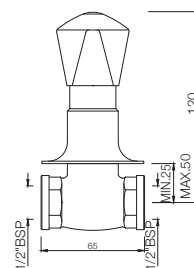

# TROPICAL

**TQT-526N**  
Basin Inlet Connection (Angle Valve)  
MRP: Rs. 800

**TQT-526AF**  
2-Way Angle Valve with Wall Flange  
Also available TQT-526A  
2 Way Angle Valve  
MRP: Rs. 1,425/1,375

**TQT-514A**  
Concealed Stop Cock Heavy Body with Cap, 15 mm  
Also available TQT-514C, Concealed Stop Cock Heavy  
Body with Cap, 20 mm  
MRP: Rs. 1,225/1,325