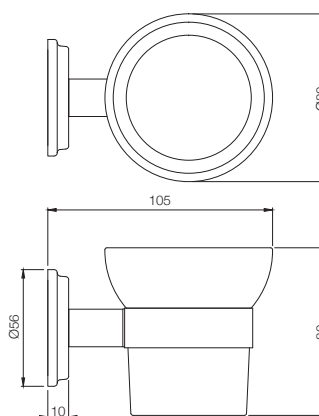

# BATH ACCESSORIES

**AEC-1151N**  
Toilet Paper Holder  
MRP: Rs. 775

**AEC-1161N**  
Double Coat Hook  
MRP: Rs. 525

**AEC-1181N**  
Towel Shelf 600 mm long with Lower  
Hangers, Stainless Steel  
MRP: Rs. 3,475