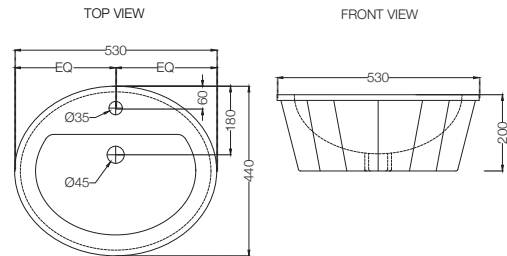

ECS-WHT-703
Under Counter Basin With Fixing Accessories,
Size: 510x405x185 mm, Shape: Oval
MRP: Rs.1,750