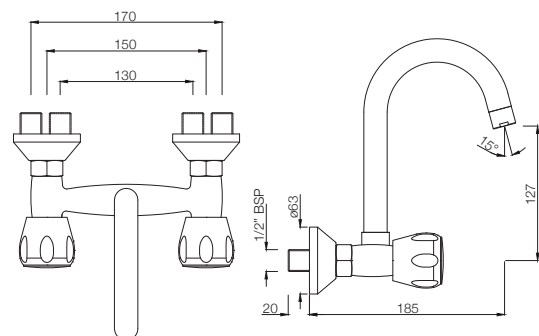

SUMTHING SPECIAL

SQT-519KN

Wall Mixer 3-in-1 System with 115 mm Bend Pipe and Aerator
MRP: Rs. 5,450

SQT-520KN

Wall Mixer Non-telephonic Shower System with Aerator
MRP: Rs. 3,225

KITCHEN

SQT-521S

Sink Mixer with Swinging Pipe Spout (Wall Mounted Model)
MRP: Rs. 3,550