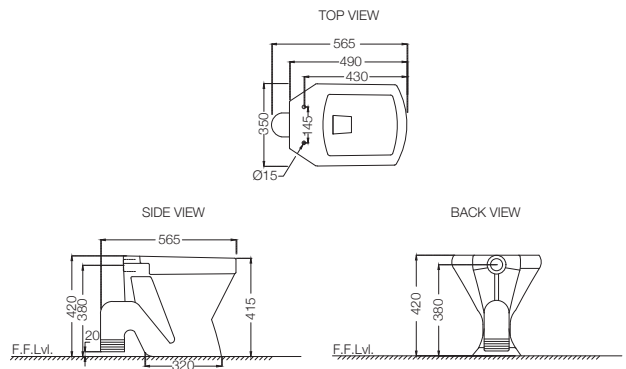

ELEMENTS | Sanitaryware

ECS-WHT-951SPP
Wall Hung WC With PP Soft Close Seat Cover,
Hinges, Accessories Set,
Size: 365x545x365 mm
MRP: Rs. 4,790

ECS-WHT-951NPP
Wall Hung WC With PP Normal Close Seat Cover,
Hinges, Accessories Set,
Size: 365x545x365 mm
MRP: Rs. 4,490

ECS-WHT-955SPP
Wall Hung WC With PP Soft Close Seat Cover,
Hinges, Accessories Set,
Size: 350x500x335 mm
MRP: Rs. 4,200

ECS-WHT-955NPP
Wall Hung WC With PP Normal Close Seat Cover,
Hinges, Accessories Set,
Size: 350x500x335 mm
MRP: Rs. 3,900

ECS-WHT-557SPP
EWC With PP Soft Close Seat Cover,
Hinges, Fixing Accessories And Accessories Set,
Size: 350x565x420 mm, S Trap
MRP: Rs. 3,950

ECS-WHT-557SNPP
EWC With PP Normal Close Seat Cover,
Hinges, Fixing Accessories And Accessories Set,
Size: 350x565x420 mm, S Trap
MRP: Rs. 3,650