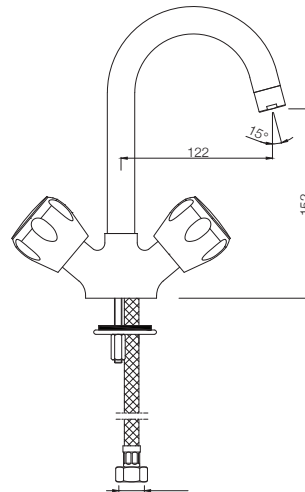

SQT-522S
Sink Cock with Swinging Pipe Spout
(Wall Mounted Model)
MRP: Rs. 1,800