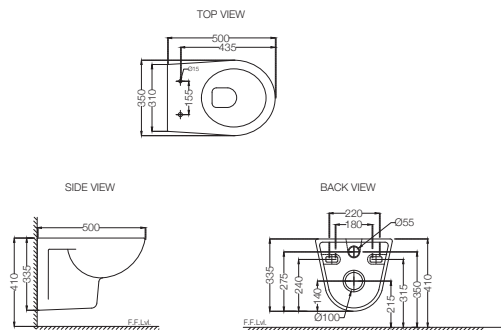

ECS-WHT-557SPP
EWC With PP Soft Close Seat Cover,
Hinges, Fixing Accessories And Accessories Set,
Size: 350x565x420 mm, S Trap
MRP: Rs. 3,950

ECS-WHT-557SNPP
EWC With PP Normal Close Seat Cover,
Hinges, Fixing Accessories And Accessories Set,
Size: 350x565x420 mm, S Trap
MRP: Rs. 3,650