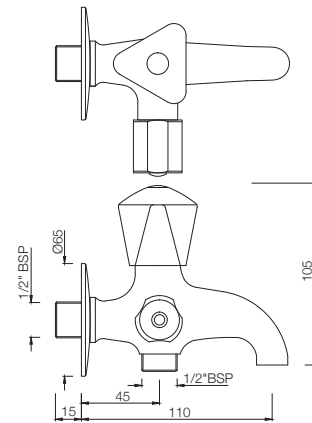

TQT-513B
Stop Cock, Female End
MRP: Rs. 925