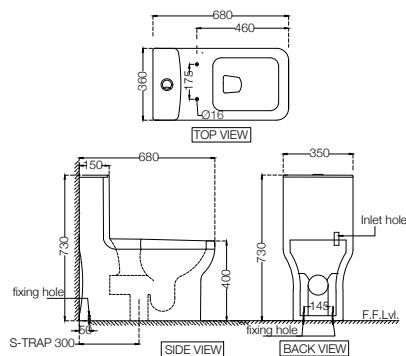

AIS-WHT-101151

Floor Mounted Bidet With Fixing Accessories, Size: 350x550x400 mm
MRP. RS. 5,150