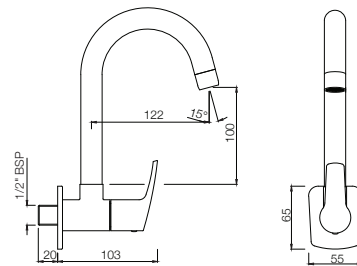

STELLA

KITCHEN

STE-107309

Sink Mixer with Swinging Spout
(Wall Mounted Model) with Connecting
Legs & Wall Flanges
MRP: Rs. 3,450

STE-107347

Sink Cock with Swinging Spout (Wall
Mounted Model) with Wall Flange
MRP: Rs. 1,700

TAPS

STE-107037

Bib Cock with Wall Flange
MRP: Rs. 1,275