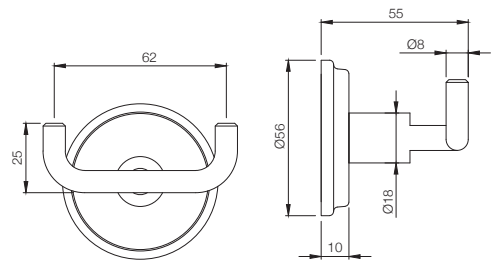

# BATH ACCESSORIES

**AEC-1151N**  
Toilet Paper Holder  
MRP: Rs. 775

**AEC-1161N**  
Double Coat Hook  
MRP: Rs. 525

**AEC-1181N**  
Towel Shelf 600 mm long with Lower  
Hangers, Stainless Steel  
MRP: Rs. 3,475