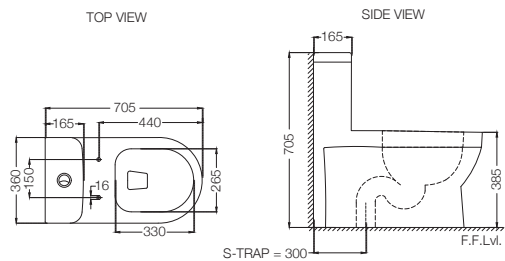

ELEMENTS | Sanitaryware

ECS-WHT-851S300SPPSM
Single Piece WC With PP Soft Close Slim
Seat Cover, Hinges, Dual Flush Cistern Fitting,
Fixing Accessories And Accessories Set,
Size: 360x705x705 mm, S Trap- 300 mm
MRP: Rs. 14,900