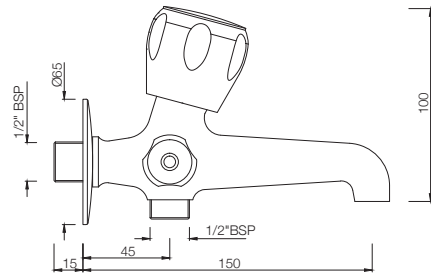

SQT-512ANKN
2-Way Bib Cock with Wall Flange
MRP: Rs. 1,500