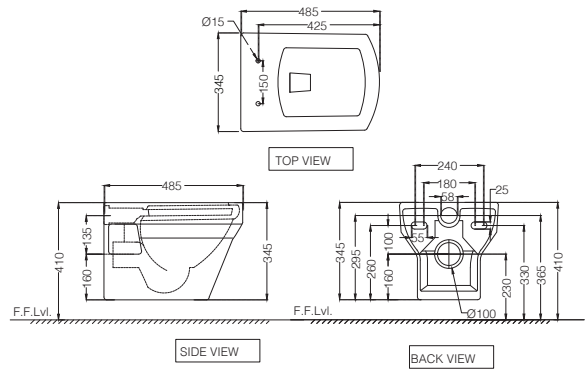

# ORBIT

**ORS-WHT-105951NPP**  
 Wall Hung WC With PP Normal Close Seat Cover,  
 Hinges and Accessories Set,  
 Size: 345x485x345 mm  
 MRP: Rs. 5,450

**ORS-WHT-105951SPP**  
 Wall Hung WC With PP Soft Close Seat Cover,  
 Hinges and Accessories Set,  
 Size: 345x485x345 mm  
 MRP: Rs. 5,750