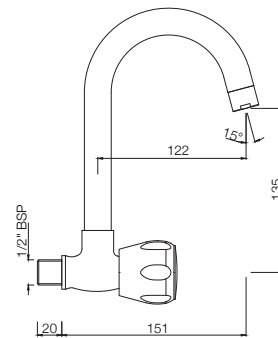

SQT-523S
Sink Cock with Swinging Pipe Spout
(Table Mounted Model)
MRP: Rs. 2,125