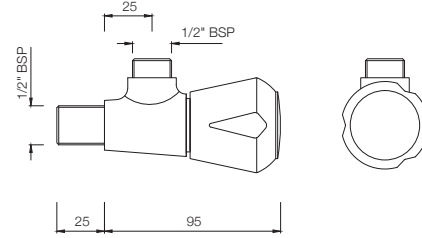

MQT-526AFKN
2-Way Angle Valve with Wall Flange
Also available MQT-526AKN
2 Way Angle Valve
MRP: Rs. 1,425/1,375