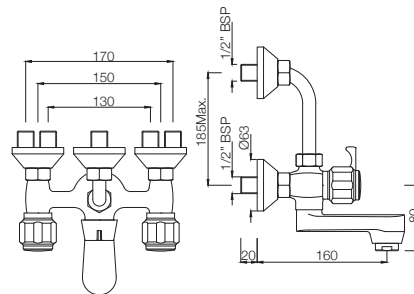

DELUX

DLX-508KN
Pillar Cock Super Deluxe with Aerator
MRP: Rs. 1,400

BATH & SHOWER