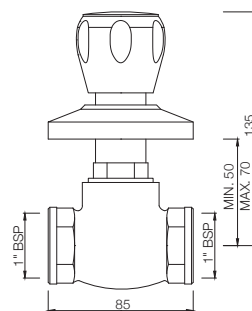

SUMTHING SPECIAL

SQT-514EKN

Concealed Stop Cock with Sliding Flange, 15 mm
Also available SQT-514FKN
Concealed Stop Cock with Sliding Flange, 20 mm
MRP: Rs. 1,150/1,275

SPL-551

Flush Cock with Wall Flange,
25 mm size with Lever Handle
MRP: Rs. 2,300

SPL-553

Flush Cock with Wall Flange,
25 mm size with Plain Knob
MRP: Rs. 2,125