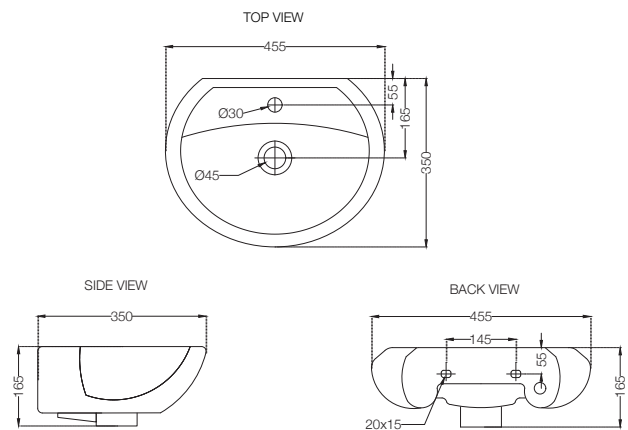

ELEMENTS | Sanitaryware

ECS-WHT-703
Under Counter Basin With Fixing Accessories,
Size: 510x405x185 mm, Shape: Oval
MRP: Rs.1,750

ECS-WHT-803
Wall Hung Basin(Compatible With Pillor Cock)
With Fixing Accessories, Size: 455x350x165 mm
MRP: Rs. 1,200