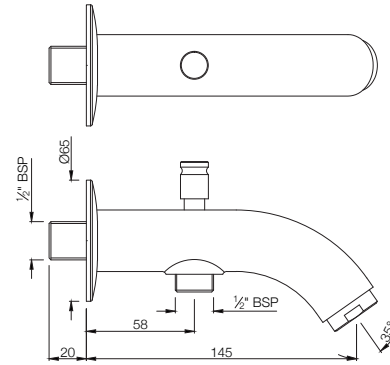

# COSMO

**SPE-103463**

Cosmo Bath Tub Spout with Button attachment  
for Hand Shower with Wall Flange  
MRP: Rs. 1,800