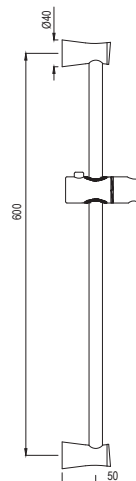

SAE-547D8

Spirochrome flex tube 8mm dia & 1.5M Long with Nuts
MRP: Rs. 575