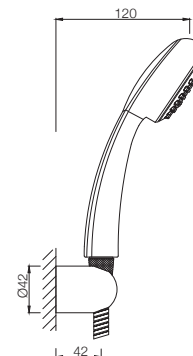

# HAND SHOWERS

**SAE-1929SH555**

Hand Shower Pack (Single flow 80 mm round shape hand shower with 1.5M long spirochrome flex hose & wall bracket, 1929, 547D8 & 555)  
MRP: Rs. 1,975

**SAE-551SH555**

Hand Shower Pack (Single flow 70 mm round shape hand shower with 1.5M long spirochrome flex hose & wall bracket, 551, 547D8 & 555)  
MRP: Rs. 1,650