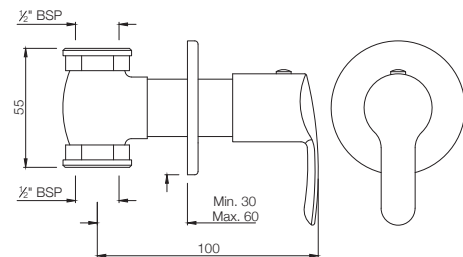

# COSMO

**COS-103053**  
Angular Stop Cock with Wall Flange  
MRP: Rs. 825

**COS-103067**  
2-Way Angular Stop Cock with Wall Flange  
MRP: Rs. 1,475

**COS-103069**  
Concealed Stop Cock, reduced body with  
Adjustable Wall Flange, Size: 15 mm  
MRP: Rs. 1,125