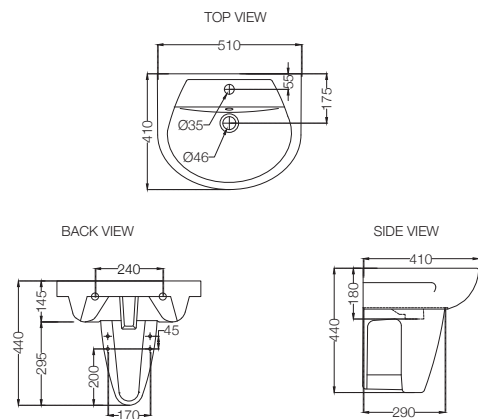

COSMO

CMS-WHT-103801

Wall Hung Basin With Fixing Accessories,
Size: 540x395x185 mm
MRP: Rs. 2,525

CMS-WHT-103305

Half Pedestal With Fixing Accessories
For 103801, 103803
MRP: Rs. 1,150 | Set MRP: Rs. 3,675

CMS-WHT-103803

Wall Hung Basin With Fixing Accessories,
Size: 510x410x180 mm
MRP: Rs. 2,325

CMS-WHT-103305

Half Pedestal With Fixing Accessories
For 103801, 103803
MRP: Rs. 1,150 | Set MRP: Rs. 3,475