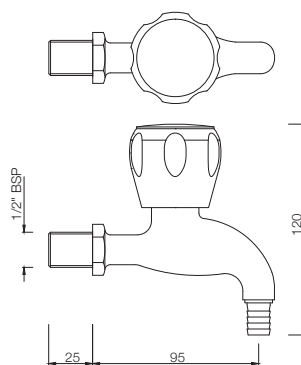

## TAPS

**SQT-511KN**  
Bib Cock Short Body  
MRP: Rs. 975

**SQT-511AKN**  
Bib Cock With Nozzle  
MRP: Rs. 1,050

**SQT-512KN**  
Long Body Bib Cock with Wall  
Flange & Aerator  
MRP: Rs. 1,450