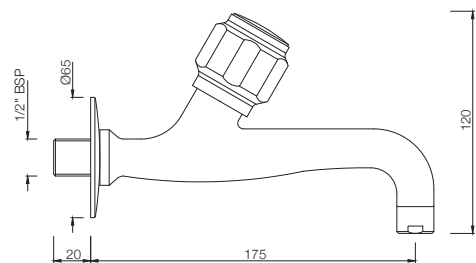

## TAPS

**DLX-511KN**  
Bib Cock Short Body  
MRP: Rs. 975

**DLX-511AKN**  
Bib Cock with Nozzle  
MRP: Rs. 1,050

**DLX-512KN**  
Long Body Bib Cock with  
Wall Flange and Aerator  
MRP: Rs. 1,450