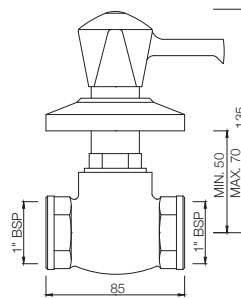

**TRF-553KN**

Flush Cock with Wall Flange,  
 25 mm size with Plain Knob  
 MRP: Rs. 2,125