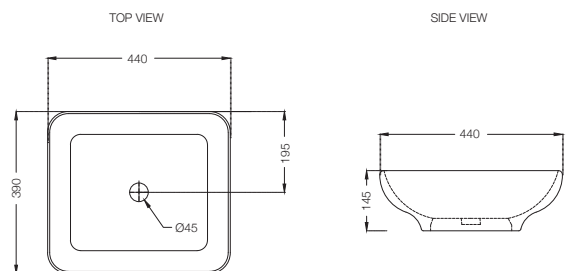

# ASPIRE

**AIS-WHT-101901**  
Table Top Basin,  
Size: 470x360x130  
MRP: Rs. 2,425

**AIS-WHT-101903**  
Table Top Basin,  
Size: 440x390x145 mm  
MRP: Rs. 2,800

**AIS-WHT-101905**  
Table Top Basin,  
Size: 380x325x145 mm  
MRP: Rs. 2,475