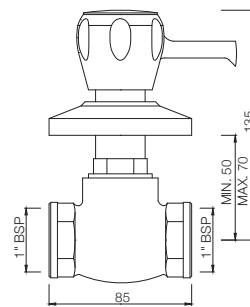

SPL-553

Flush Cock with Wall Flange,
25 mm size with Plain Knob
MRP: Rs. 2,125