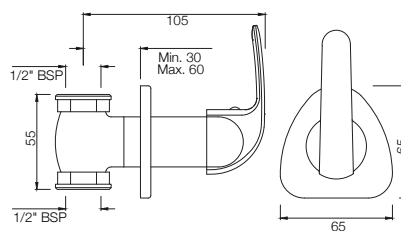

# ORBIT

**ORB-105053**  
Angular Stop Cock with Wall Flange  
MRP: Rs. 900

**ORB-105067**  
2-Way Angular Stop Cock with Wall Flange  
MRP: Rs. 1,575

**ORB-105069**  
Concealed Stop Cock, Reduced Body with  
Adjustable Wall Flange, Size 15mm  
MRP: Rs. 1,100