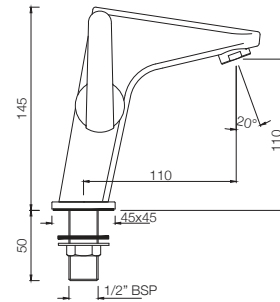

ORB-105127
Swan Neck Tap
with Right Hand Operating Knob
MRP: Rs. 2,175