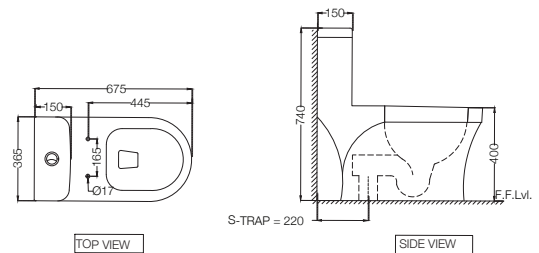

ECS-WHT-851S220SPPSM

Single Piece WC With PP Soft Close Slim Seat Cover, Hinges, Dual Flush Cistern Fitting, Fixing Accessories And Accessories Set,
Size: 365x675x740 mm, S Trap- 220 mm
MRP: Rs. 9,900