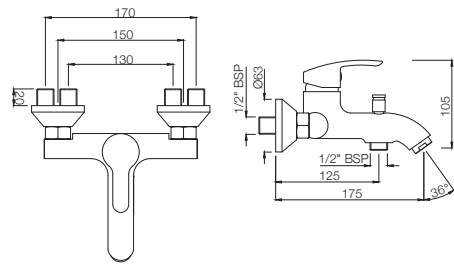

COS-103149

Single Lever Exposed Shower Mixer for Connection to Hand Shower with Connecting Legs & Wall Flanges
MRP: Rs. 3,525