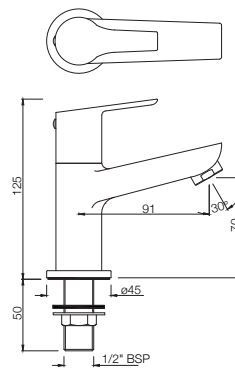

APR-101021M
Pillar Cock with Extension Body
MRP: Rs. 2,275