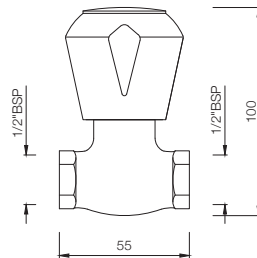

# MARVEL

**MQT-512AKN**  
2-Way Long Body Bib Cock with  
Wall Flange  
MRP: Rs. 1,600

**MQT-512ANKN**  
2-Way Bib Cock with Wall Flange  
MRP: Rs. 1,500

**MQT-513BKN**  
Stop Cock, Female End  
MRP: Rs. 925