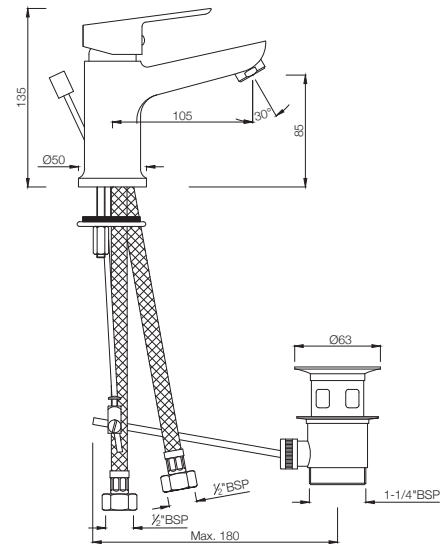

APR-101005NB

Single Lever Tall Boy without Pop-up Waste
System, with 600mm Long Braided Hoses
MRP: Rs. 4,150