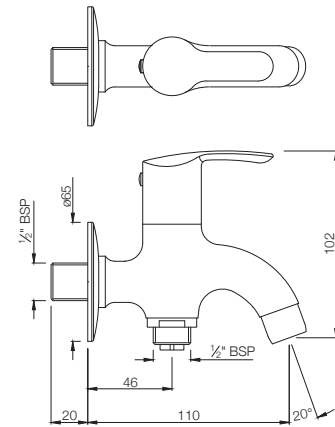

## TAPS

**COS-103037**  
Bib Cock with Wall Flange  
MRP: Rs. 1,150

**COS-103041**  
2-Way Bib Cock with Wall Flange  
MRP: Rs. 1,300

**COS-103107**  
Long Body Bib Cock with Wall Flange  
MRP: Rs. 1,400