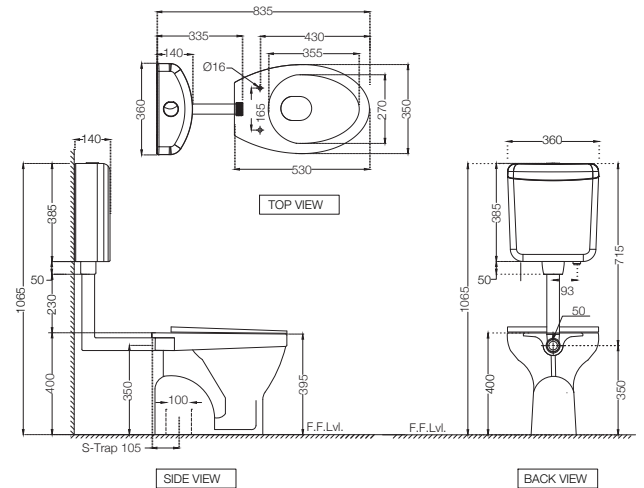

ECS-WHT-553SPP184NLZ
EWC With Wall Hung Dual Flush Cistern
With 39mm Drainage L-Bend Pipe With Gasket,
PP Soft Close Seat Cover, Hinges, Fixing Accessories,
Size: 350x530x400 mm, S Trap
MRP: Rs. 4,700