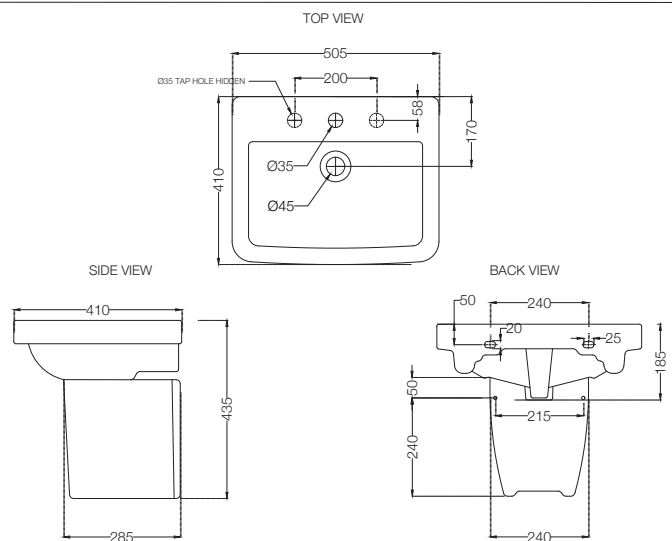

ASPIRE

AIS-WHT-101701

Under Counter Basin With Fixing Accessories,
Size: 490x380x170 mm, Shape-Rectangular
MRP: Rs. 1,975

AIS-WHT-101801

Wall Hung Basin With Fixing Accessories,
Size: 505x410x185 mm
MRP: Rs. 1,750

AIS-WHT-101301

Full Pedestal For AIS-WHT-101801
MRP: Rs. 1,190 | Set MRP: Rs. 2,940

AIS-WHT-101801

Wall Hung Basin with Fixing Accessories,
Size : 505x410x185mm
MRP: Rs. 1,750

AIS-WHT-101305

Half pedestal with Fixing Accessories
for AIS-WHT- 101801
MRP: Rs. 1,190 | Set MRP: Rs. 2,940