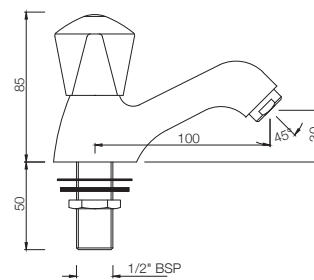

TROPICAL

Quarter Turn

BASIN

TQT-516A

Central Hole Basin Mixer with 'U' shape Round Casted Spout with 450 mm Long Braided Hoses
MRP: Rs.2,950

TQT-510

Swan Neck Tap with Left Hand Operating Knob with Aerator
Also available TQT-510A with Right Hand Operating Knob with Aerator
MRP: Rs. 1,850/1,850

TQT-507

Pillar Cock Rocket Type with Aerator
MRP: Rs. 1,325