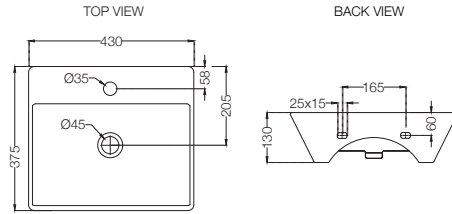

ECS-WHT-931
Table Top Basin,
Size : 385x380x135 mm
MRP: Rs. 2,050