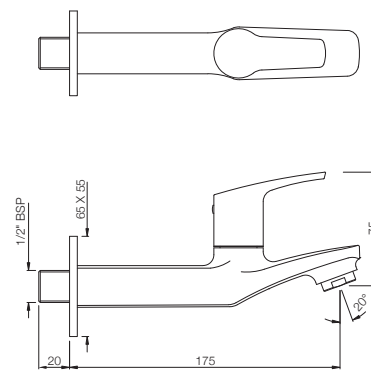

STE-107053
Angular Stop Cock with Wall Flange
MRP: Rs. 875