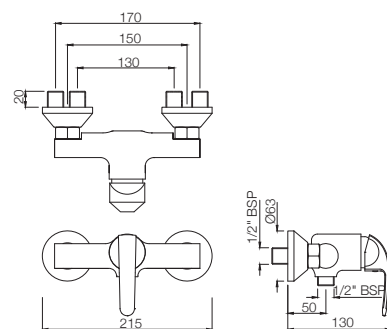

**ORB-105149**  
Single Lever Exposed Shower Mixer for Connection to Hand Shower with Connecting Legs & Wall Flanges  
MRP: Rs. 3,650