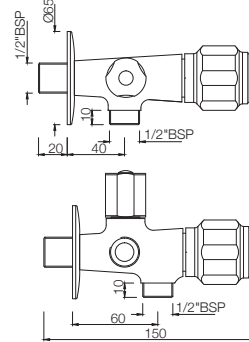

# DELUX

**DLX-526NKN**  
Basin Inlet Connection (Angle Valve)  
MRP: Rs. 800

**DLX-526AFKN**  
2-Way Angle Valve with Wall Flange  
Also available DLX-526AKN  
2 Way Angle Valve  
MRP: Rs. 1,425/1,375

**DLX-514AKN**  
Concealed Stop Cock Heavy Body with Cap, 15 mm  
Also available DLX-514CKN  
Concealed Stop Cock Heavy Body with Cap, 20 mm  
MRP: Rs. 1,225/ 1,325