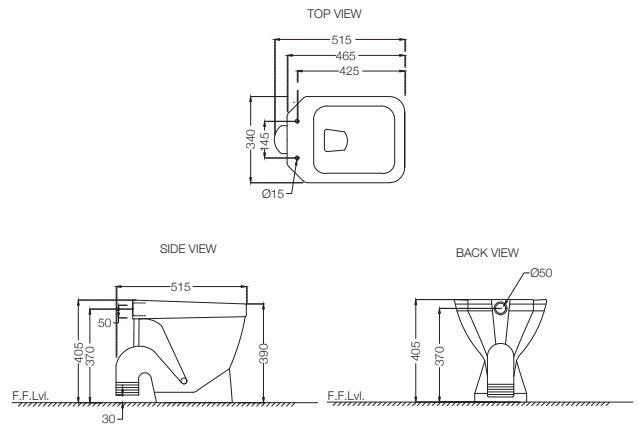

AIS-WHT-101955P180SPPSM
Back To Wall WC With PP Soft Close
Slim Seat Cover, Hinges and Fixing
Accessories Set, Size: 350x550x400 mm,
P Trap-180 mm
MRP. RS.6,150