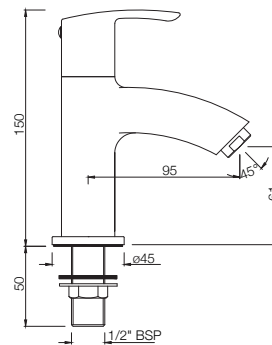

COS-103021M

Pillar Cock with Extension Body
MRP: Rs. 2,275