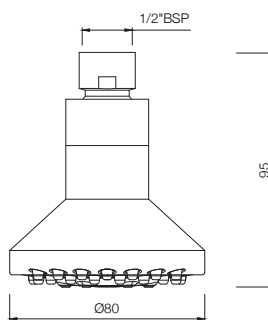

EOS-542N

Overhead Shower 100 mm Round Shape
Single Flow (ABS Body Chrome Plated with
Gray Face Plate) with Rubit Cleaning System
MRP: Rs. 700