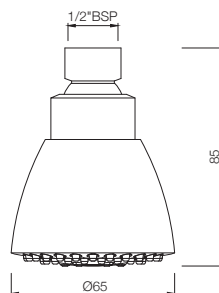

### **EOS-538RB**

Diamond Shower 65 mm Round Shape  
Single Flow (ABS Body Chrome Plated With  
Gray Face Plate) with Rubit Cleaning System  
MRP: Rs. 650