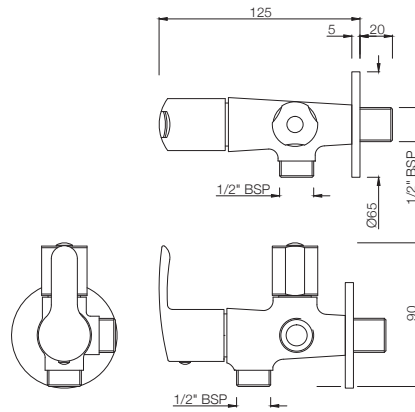

COS-103069
Concealed Stop Cock, reduced body with
Adjustable Wall Flange, Size: 15 mm
MRP: Rs. 1,125