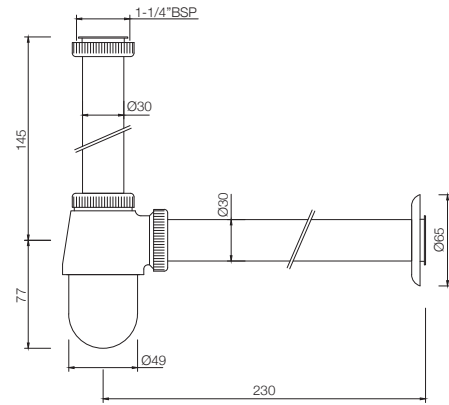

ALLIED

ALE-773ML190X125

Bottle Trap with Fully Casted Body 32 mm with 190 mm and 125 mm Long Connecting Pipes | MRP: Rs.1,300
Also available ALE-773ML300X125 with 300 mm and 125 mm Long Connecting Pipes | MRP: Rs. 1,400

ALE-CHR-583

Hand Shower (Health Faucet) (ABS Body) with 1 Meter Long PVC Tube & Wall Hook
MRP: Rs. 925

ALE-IVY-583

Hand Shower (Health Faucet) (ABS Body) with 1.2 Meter Long PVC Tube & Wall Hook
MRP: Rs. 750