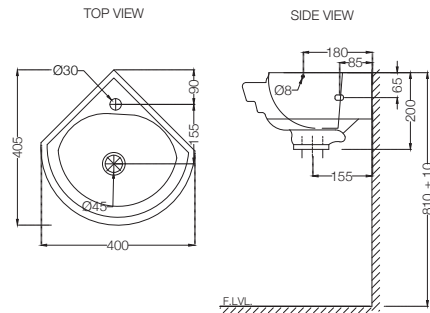

ELEMENTS | Sanitaryware

ECS-WHT-501
Semi Recessed Basin,
Size: 570x460x200 mm
MRP: Rs. 2,400