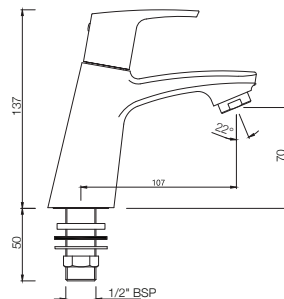

STE-107021
Pillar Cock with Extension Body
MRP: Rs. 2,400