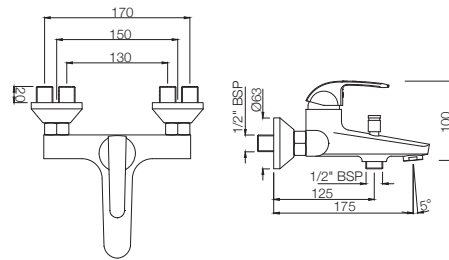

ORB-105149
Single Lever Exposed Shower Mixer for Connection to Hand Shower with Connecting Legs & Wall Flanges
MRP: Rs. 3,650