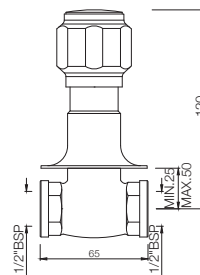

# DELUX

**DLX-526NKN**  
Basin Inlet Connection (Angle Valve)  
MRP: Rs. 800

**DLX-526AFKN**  
2-Way Angle Valve with Wall Flange  
Also available DLX-526AKN  
2 Way Angle Valve  
MRP: Rs. 1,425/1,375

**DLX-514AKN**  
Concealed Stop Cock Heavy Body with Cap, 15 mm  
Also available DLX-514CKN  
Concealed Stop Cock Heavy Body with Cap, 20 mm  
MRP: Rs. 1,225/ 1,325