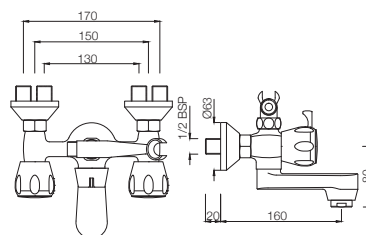

SQT-517BKN

Wall Mixer with 115 mm Long Bend Pipe for connection to Overhead Shower (with Bush & Piston Diverter Fitting) with Aerator
MRP: Rs. 4,825