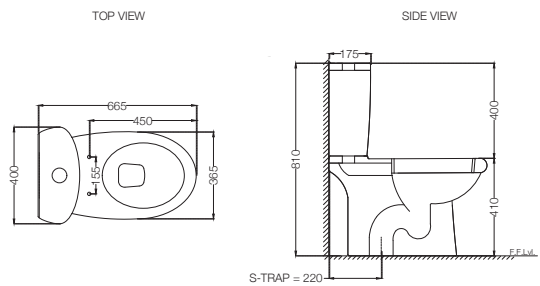

CMS-WHT-103751P180SPP
Bowl For Coupled WC With PP Soft Close Seat Cover, Hinges, Fixing Accessories And Accessories Set, Size: 400x665x810 mm, P Trap - 180 mm
MRP: Rs. 6,100

CMS-WHT-103201
Cistern With Dual Flush Cistern Fitting
For 103751S220SPP/ NPP, 103751P180NPP/ SPP
MRP: Rs. 3,200
Set MRP: Rs. 9,300