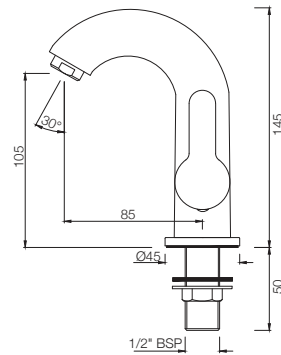

COSMO

COS-103123
Swan Neck Tap With Left Hand Operating Knob
MRP: Rs. 1,875

BATH & SHOWER