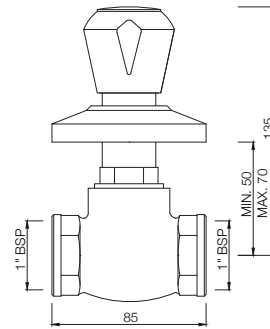

MARVEL

MVF-553

Flush Cock with Wall Flange,
25 mm size with Plain Knob
MRP: Rs. 2,125