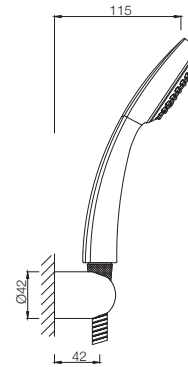

HAND SHOWERS

SAE-1929SH555

Hand Shower Pack (Single flow 80 mm round shape hand shower with 1.5M long spirochrome flex hose & wall bracket, 1929, 547D8 & 555)
MRP: Rs. 1,975