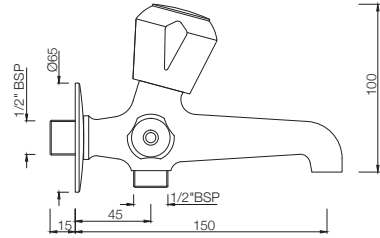

MQT-512ANKN
2-Way Bib Cock with Wall Flange
MRP: Rs. 1,500