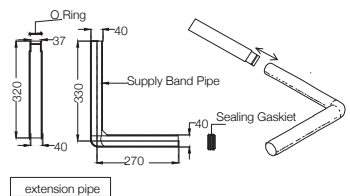

ELEMENTS | Sanitaryware

ECS-WHT-451LE
Orissa Pan With L Bend And Extension,
Size: 440x575x250 mm
MRP: Rs. 1,990

ECS-WHT-453LE
Orissa Pan With L Bend And Extension,
Size: 405x510x250 mm
MRP: Rs. 1,490

ECS-WHT-455LE
Asian Pan With L Bend And Extension,
Size: 450x535x180 mm
MRP: Rs. 1,590