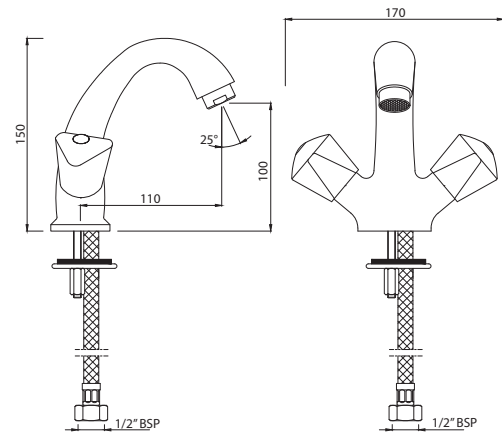

#### TQT-510

Swan Neck Tap with Left Hand Operating Knob with Aerator  
Also available TQT-510A with Right Hand Operating Knob with Aerator  
MRP: Rs. 1,850/1,850