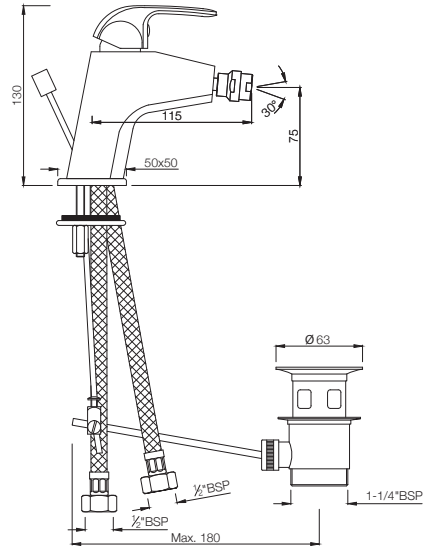

ORBIT

BIDET

Quarter Turn

BASIN