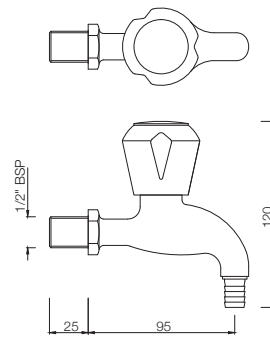

## TAPS

**MQT-511KN**  
Bib Cock Short Body  
MRP: Rs. 975

**MQT-511AKN**  
Bib Cock with Nozzle  
MRP: Rs. 1,050

**MQT-512KN**  
Long Body Bib Cock with Wall Flange  
and Aerator  
MRP: Rs. 1,450