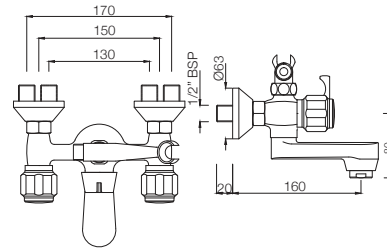

DLX-517BKN
Wall Mixer with 115 mm Long Bend Pipe for
Connection to Overhead Shower (with Bush &
Piston Diverter Fitting) with Aerator
MRP: Rs. 4,825