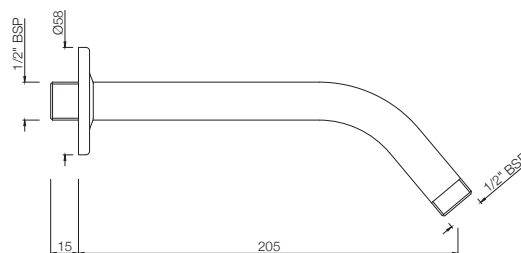

# ALLIED

**ALE-534**  
Bath Tub Spout Heavy  
MRP: Rs. 1,425

**ALE-536A**  
Shower Arm 240 mm Long (Light Weight) Round Shape  
for Wall Mounted Showers with Wall Flange  
MRP: Rs. 525

**ALE-055**  
Concealed Body for Single Lever Diverter, 35 mm  
Cartridge with Button Assembly, Cartridge Sleeve  
(Button on top) but without Exposed Parts Kit  
MRP: Rs.2,975