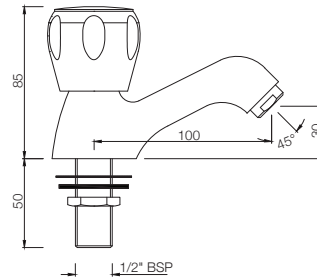

SUMTHING SPECIAL

Quarter Turn

BASIN

SQT-516KN

Central Hole Basin Mixer with Extended Casted Spout with 450 mm Long Braided Hoses
MRP: Rs. 3,200

SQT-510KN

Swan Neck Tap with Left Hand Operating Knob with Aerator
Also available SQT-510AKN
Swan Neck Tap with Right Hand Operating Knob with Aerator
MRP: Rs. 1,850/1,850

SQT-507KN

Pillar Cock Rocket Type with Aerator
MRP: Rs. 1,325