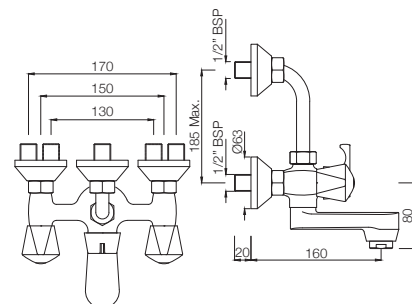

TROPICAL

TQT-508
Pillar Cock Super Deluxe with Aerator
MRP: Rs. 1,400

BATH & SHOWER