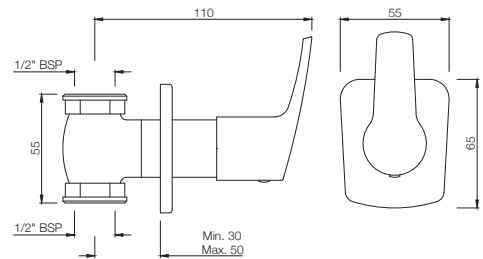

STE-107099
Concealed Stop Cock, Reduced Body
with Adjustable Wall Flange, Size 20mm
MRP: Rs. 1,225