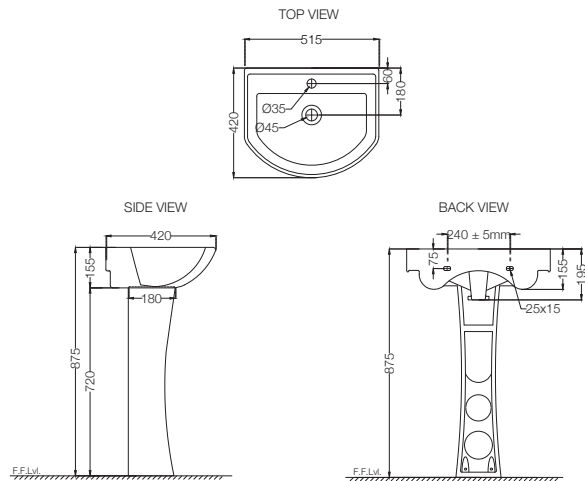

# ELEMENTS | Sanitaryware

**ECS-WHT-805**

Wall Hung Basin With Fixing Accessories,  
Size: 515x420x195 mm  
MRP: Rs. 1,375

**ECS-WHT-301**

Full Pedestal For ECS-WHT-801, 805  
MRP: Rs. 1,125 | Set MRP: Rs. 2,500