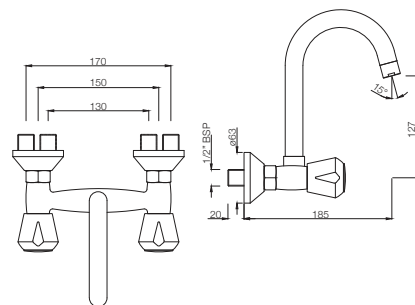

MARVEL

MQT-520KN
Wall Mixer Non-telephonic Shower System
with Aerator
MRP: Rs. 3,225

KITCHEN