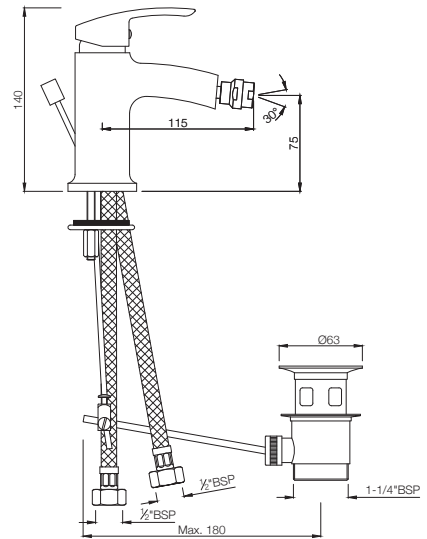

COSMO

BIDET

COS-103213B

Single Lever 1-Hole Bidet Mixer with Popup Waste System with 375mm Long Braided Hoses
MRP: Rs. 3,750