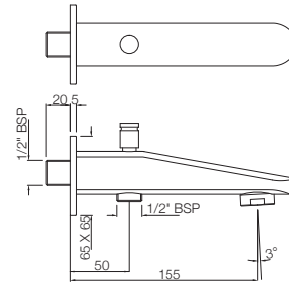

ORBIT

SPE-105463

Orbit Bath Tub Spout with Button attachment
for Hand Shower with Wall Flange
MRP: Rs. 1,800