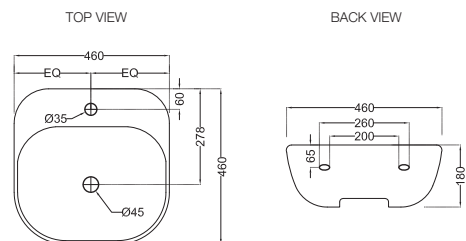

ORBIT

ORS-WHT-105931
Table Top Basin,
Size: 460x460x180 mm
MRP: Rs. 2,850