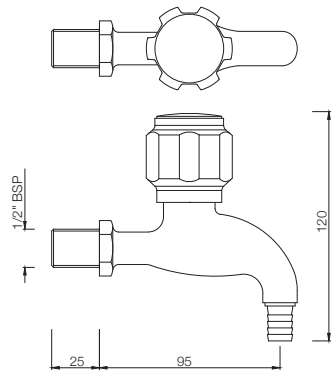

## TAPS

**DLX-511KN**  
Bib Cock Short Body  
MRP: Rs. 975

**DLX-511AKN**  
Bib Cock with Nozzle  
MRP: Rs. 1,050

**DLX-512KN**  
Long Body Bib Cock with  
Wall Flange and Aerator  
MRP: Rs. 1,450