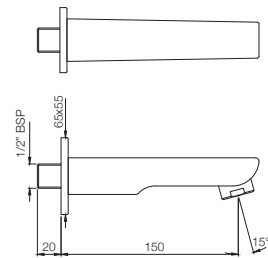

ASPIRE

APR-101081
Flush Cock with Wall Flange, Size: 25 mm
MRP: Rs. 2,225

BATH TUB SPOUT

SPE-101429
Aspire Bath Tub Spout with Wall Flange
MRP: Rs. 1,150