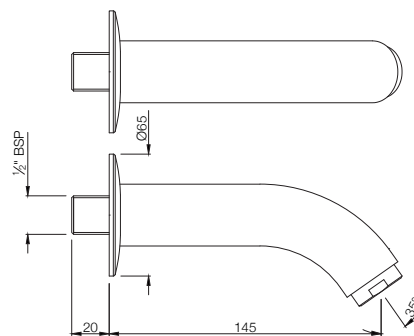

COSMO

COS-103099

Concealed Stop Cock, reduced body with Adjustable Wall Flange, Size: 20 mm
MRP: Rs. 1,225

COS-103081

Flush Cock with Wall Flange, Size: 25 mm
MRP: Rs. 2,225

BATH TUB SPOUT

SPE-103429

Cosmo Bath Tub Spout with Wall Flange
MRP: Rs. 1,150