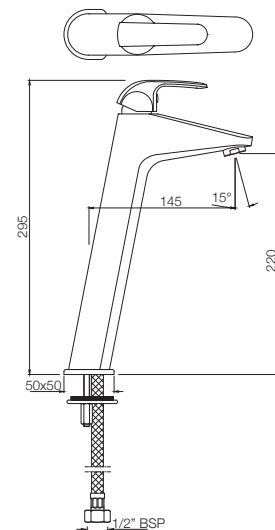

ORBIT

Single Lever

BASIN

ORB-105011B

Single Lever Basin Mixer without Popup Waste
with 450mm Long Braided Hoses
MRP: Rs. 3,125

ORB-105051B

Single Lever Basin Mixer with Popup Waste
with 450mm Long Braided Hoses
MRP: Rs. 3,850

ORB-105005B

Single Lever Tall Boy without Popup Waste
System, with 600mm Long Braided Hoses
MRP: Rs. 4,250