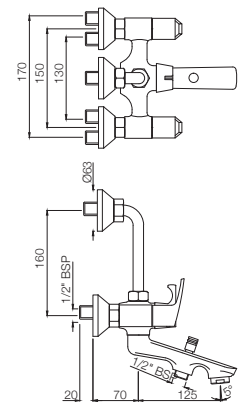

STELLA

BATH & SHOWER