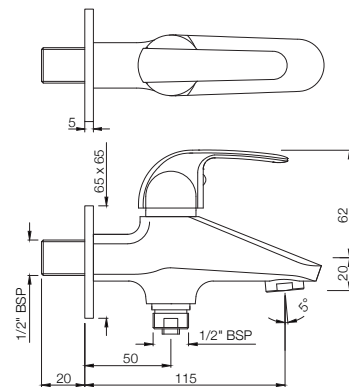

ORB-105107

Long Body Bib Cock with Wall Flange
MRP: Rs. 1,650