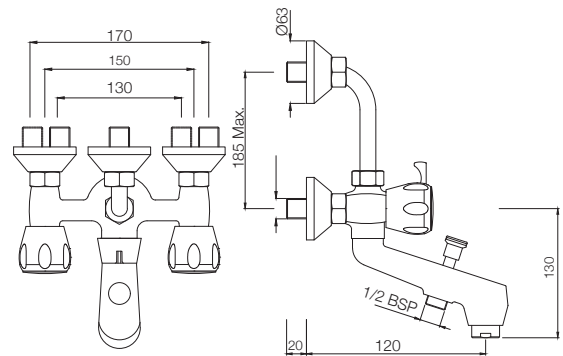

SQT-520KN

Wall Mixer Non-telephonic Shower System with Aerator
MRP: Rs. 3,225