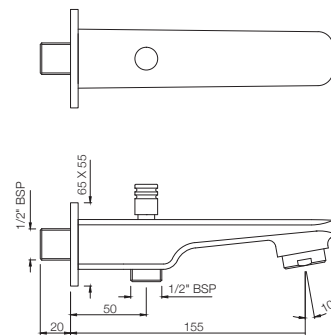

## BATH TUB SPOUT

**SPE-107429**

Stella Bath Tub Spout with Wall Flange  
MRP: Rs. 1,150

**SPE-107463**

Stella Bath Tub Spout with Button attachment  
for Hand Shower with Wall Flange  
MRP: Rs. 1,800

**Let your refreshing mood ORBIT the space like magic.**