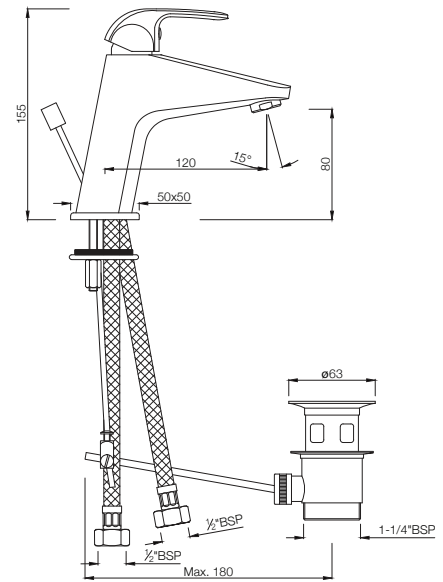

ORB-105005B

Single Lever Tall Boy without Popup Waste
System, with 600mm Long Braided Hoses
MRP: Rs. 4,250