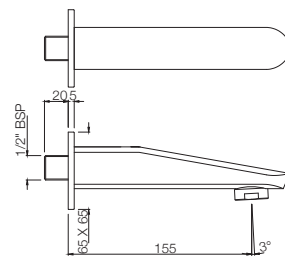

ORBIT

ORB-105081
Flush Cock with Wall Flange, Size 25mm
MRP: Rs. 2,300

BATH TUB SPOUT