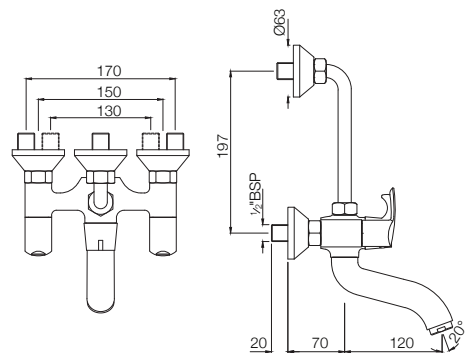

BATH & SHOWER