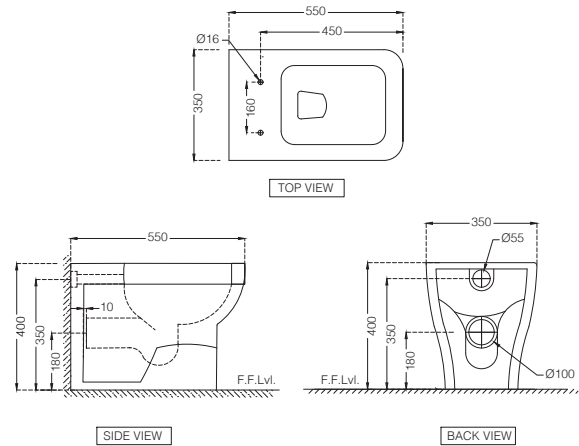

ASPIRE

AIS-WHT-101951NPPSM
Wall Hung WC With PP Normal Close Slim Seat Cover,
Hinges, Accessories Set,
Size: 340x510x360 mm
MRP: Rs. 5,500

AIS-WHT-101951SPPSM
Wall Hung WC With PP Soft Close Slim Seat Cover,
Hinges, Accessories Set,
Size: 340x510x360 mm
MRP: Rs. 5,800

AIS-WHT-101551SNPPSM
EWC With PP Normal Close Slim Seat Cover, Hinges, Fixing Accessories
And Accessories Set, Size: 340x515x405 mm, S Trap
MRP: Rs. 3,500

AIS-WHT-101551SSPPSM
EWC With PP Soft Close Slim Seat Cover, Hinges, Fixing Accessories
And Accessories Set, Size: 340x515x405 mm, S Trap
MRP: Rs. 3,800

AIS-WHT-101955P180SPPSM
Back To Wall WC With PP Soft Close
Slim Seat Cover, Hinges and Fixing
Accessories Set, Size: 350x550x400 mm,
P Trap-180 mm
MRP. RS.6,150