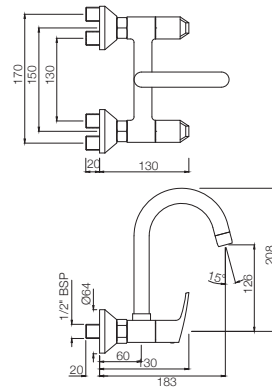

STE-107347

Sink Cock with Swinging Spout (Wall
Mounted Model) with Wall Flange
MRP: Rs. 1,700