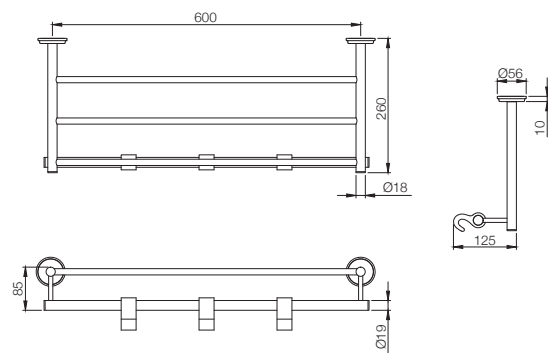

# BATH ACCESSORIES

**AEC-1151N**  
Toilet Paper Holder  
MRP: Rs. 775

**AEC-1161N**  
Double Coat Hook  
MRP: Rs. 525

**AEC-1181N**  
Towel Shelf 600 mm long with Lower  
Hangers, Stainless Steel  
MRP: Rs. 3,475