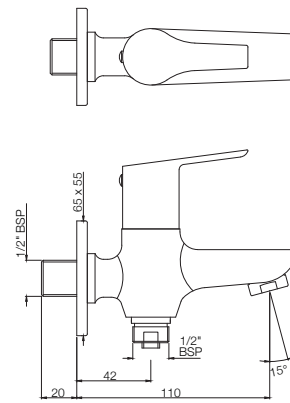

## TAPS

**APR-101037**  
Bib Cock with Wall Flange  
MRP: Rs. 1,150

**APR-101041**  
2-Way Bib Cock with Wall Flange  
MRP: Rs. 1,300

**APR-101107**  
Long Body Bib Cock with Wall Flange  
MRP: Rs. 1,400