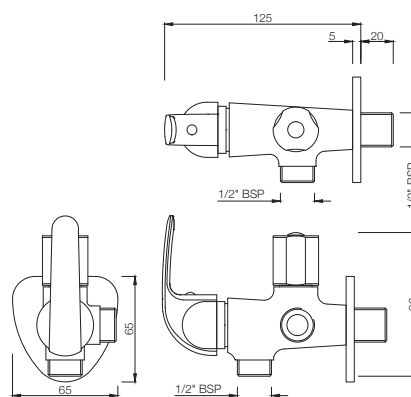

ORB-105069
Concealed Stop Cock, Reduced Body with
Adjustable Wall Flange, Size 15mm
MRP: Rs. 1,100