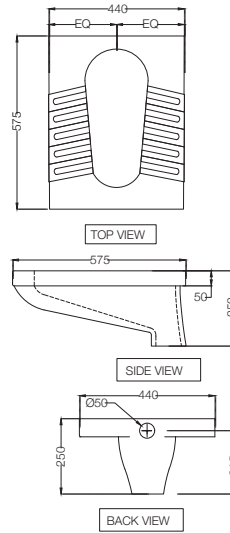

ECS-WHT-453
Orissa Pan,
Size: 405x510x250 mm
MRP: Rs. 1,390

ECS-WHT-453LE
Orissa Pan With L Bend And Extension,
Size: 405x510x250 mm
MRP: Rs. 1,490