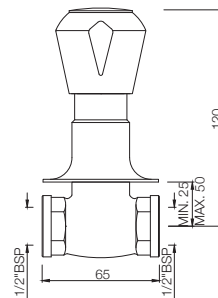

# MARVEL

**MQT-526NKN**  
Basin Inlet Connection (Angle Valve)  
MRP: Rs. 800

**MQT-526AFKN**  
2-Way Angle Valve with Wall Flange  
Also available MQT-526AKN  
2 Way Angle Valve  
MRP: Rs. 1,425/1,375

**MQT-514AKN**  
Concealed Stop Cock Heavy Body  
with Cap, Size: 15 mm  
MRP: Rs. 1,225