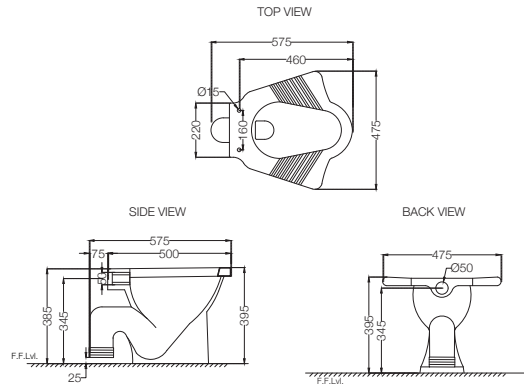

ECS-WHT-355PNPP
Anglo Indian WC With PP Normal Close
Seat Cover, Hinges, Fixing Accessories,
Size: 475x565x390 mm, P Trap
MRP: Rs. 5,500