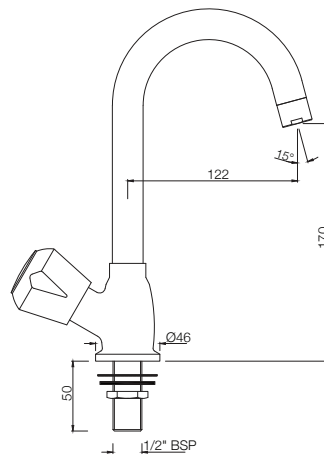

# MARVEL

**MQT-527S**  
Sink Mixer with Swinging Pipe Spout  
(Table Mounted Model)  
MRP: Rs. 3,150

**MQT-522S**  
Sink Cock with Swinging Pipe Spout  
(Wall Mounted Model)  
MRP: Rs. 1,800

**MQT-523S**  
Sink Cock with Swinging Pipe Spout  
(Table Mounted Model)  
MRP: Rs. 2,125