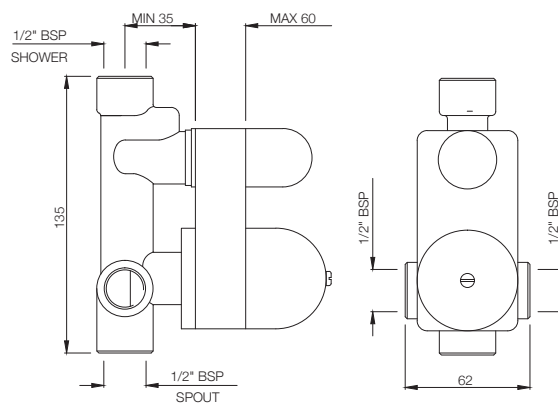

# ALLIED

**ALE-534**  
Bath Tub Spout Heavy  
MRP: Rs. 1,425

**ALE-536A**  
Shower Arm 240 mm Long (Light Weight) Round Shape  
for Wall Mounted Showers with Wall Flange  
MRP: Rs. 525

**ALE-055**  
Concealed Body for Single Lever Diverter, 35 mm  
Cartridge with Button Assembly, Cartridge Sleeve  
(Button on top) but without Exposed Parts Kit  
MRP: Rs.2,975