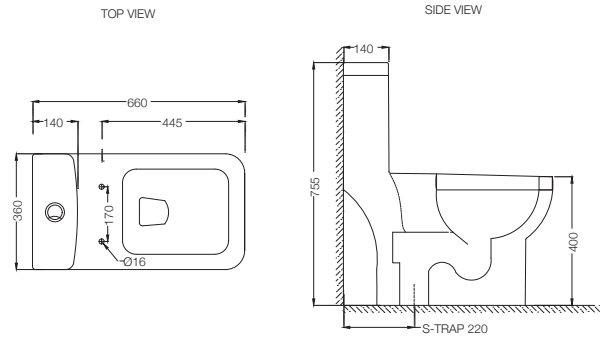

AIS-WHT-101351NPPSMZ

Bowl With Cistern For Extended Wall Hung WC With PP Normal Close Slim Seat Cover, Hinges, Dual Flush Cistern Fitting And Accessories Set, Size: 395x670x750 mm MRP: Rs. 8,150

AIS-WHT-101351SPPSMZ

Bowl With Cistern For Extended Wall Hung WC With PP Soft Close Slim Seat Cover, Hinges, Dual Flush Cistern Fitting And Accessories Set, Size: 395x670x750 mm MRP: Rs. 8,450