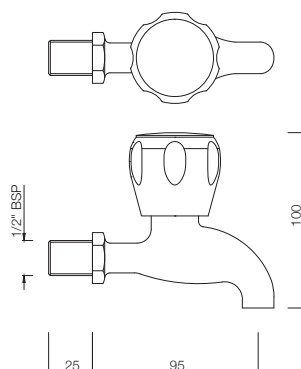

## TAPS

**SQT-511KN**  
Bib Cock Short Body  
MRP: Rs. 975

**SQT-511AKN**  
Bib Cock With Nozzle  
MRP: Rs. 1,050

**SQT-512KN**  
Long Body Bib Cock with Wall  
Flange & Aerator  
MRP: Rs. 1,450