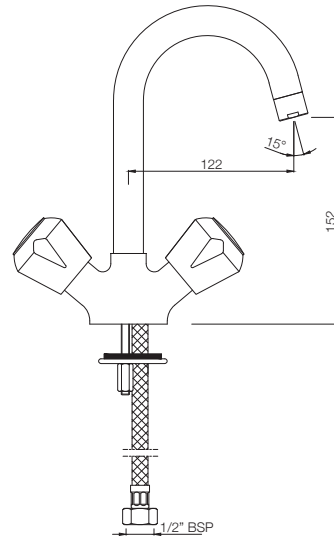

MQT-522S
Sink Cock with Swinging Pipe Spout
(Wall Mounted Model)
MRP: Rs. 1,800