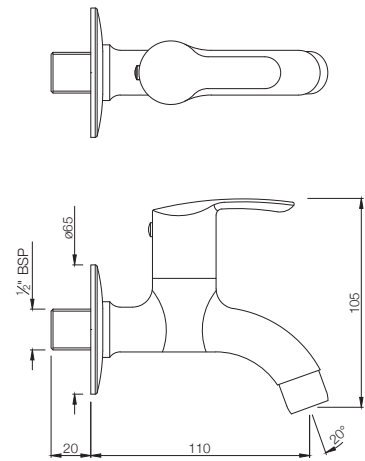

## TAPS

**COS-103037**  
Bib Cock with Wall Flange  
MRP: Rs. 1,150

**COS-103041**  
2-Way Bib Cock with Wall Flange  
MRP: Rs. 1,300

**COS-103107**  
Long Body Bib Cock with Wall Flange  
MRP: Rs. 1,400