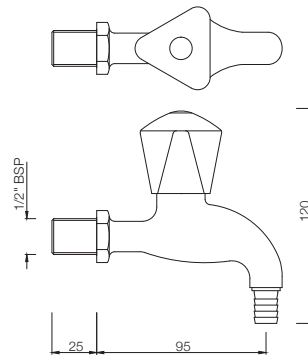

## TAPS

**TQT-511**  
Bib Cock Short Body  
MRP: Rs. 975

**TQT-511A**  
Bib Cock With Nozzle  
MRP: Rs. 1,050

**TQT-512**  
Long Body Bib Cock with Wall Flange  
and Aerator  
MRP: Rs. 1,450