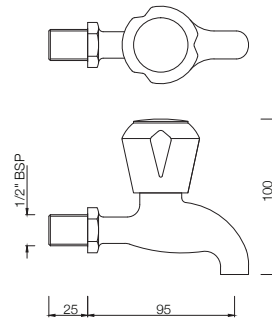

MQT-511AKN
Bib Cock with Nozzle
MRP: Rs. 1,050