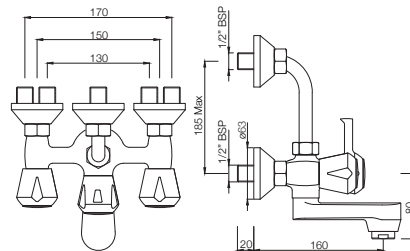

MARVEL

MQT-508KN
Pillar Cock Super Deluxe with Aerator
MRP: Rs. 1,400

BATH & SHOWER