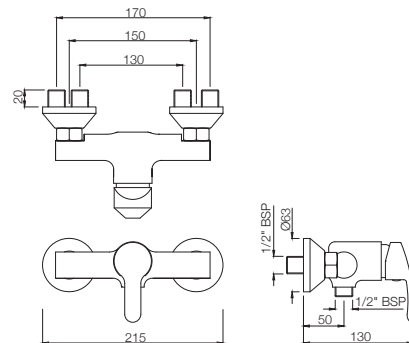

COSMO

BATH & SHOWER

COS-103055NK

Exposed Parts Kit of Single Lever Diverter Consisting of Operating Lever & Wall Flange (with O-rings) only (Suitable for Item ALE-055)
MRP: Rs. 650

COS-103119

Single Lever Wall Mixer with Provision of Hand Shower, But without Hand Shower
MRP: Rs. 4,600

COS-103149

Single Lever Exposed Shower Mixer for Connection to Hand Shower with Connecting Legs & Wall Flanges
MRP: Rs. 3,525