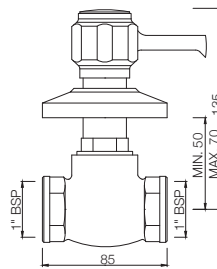

**DLX-553**

Flush Cock with Wall Flange,  
 25 mm size with Plain Knob  
 MRP: Rs. 2,125