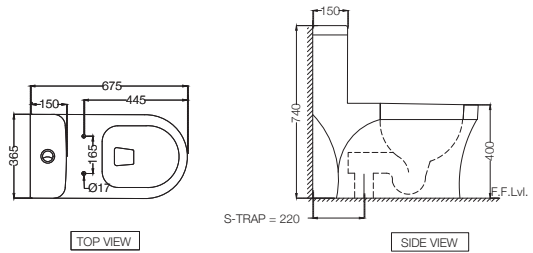

ELEMENTS | Sanitaryware