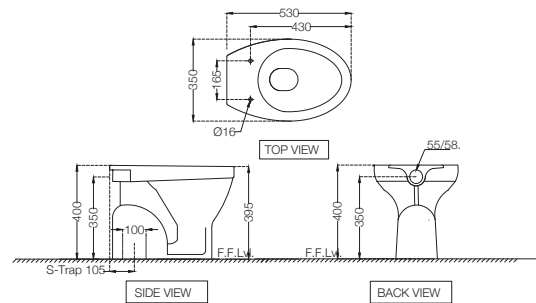

ELEMENTS | Sanitaryware

ECS-WHT-551SSPP
EWC With PP Soft Close Seat Cover,
Hinges, Fixing Accessories and Accessories Set,
Size: 360x545x395 mm, S Trap
MRP: Rs. 3,050

ECS-WHT-551SNPP
EWC With PP Normal Close Seat Cover,
Hinges, Fixing Accessories And Accessories Set,
Size: 360x545x395 mm, S Trap
MRP: Rs.2,750

ECS-WHT-551PSPP
EWC With PP Soft Close Seat Cover,
Hinges, Fixing Accessories,
Size: 360x475x395 mm, P Trap
MRP: Rs. 3,050

ECS-WHT-551PNPP
EWC With PP Normal Close Seat Cover,
Hinges, Fixing Accessories,
Size: 360x475x395 mm, P Trap
MRP: Rs. 2,750

ECS-WHT-553SSPP
EWC With PP Soft Close Seat Cover, Hinges,
Fixing Accessories And Accessories Set,
Size: 350x530x400 mm, S Trap
MRP: Rs. 3,150

ECS-WHT-553SNPP
EWC With PP Normal Close Seat Cover, Hinges,
Fixing Accessories And Accessories Set,
Size: 350x530x400 mm, S Trap
MRP: Rs. 2,850