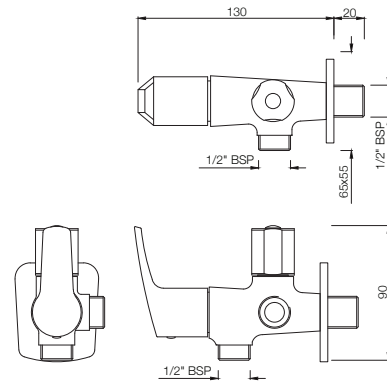

STE-107069
Concealed Stop Cock, Reduced Body
with Adjustable Wall Flange, Size 15mm
MRP: Rs. 1,125