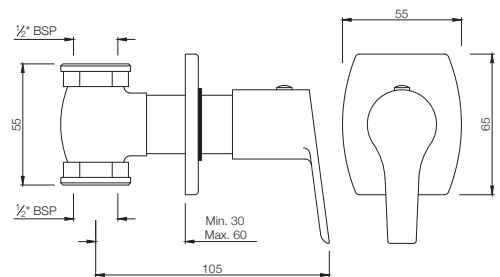

# ASPIRE

**APR-101053**

Angular Stop Cock with Wall Flange  
MRP: Rs. 825

**APR-101067**

2-Way Angular Stop Cock with Wall Flange  
MRP: Rs. 1,475

**APR-101069**

Concealed Stop Cock, reduced body with  
Adjustable Wall Flange, Size:15 mm  
MRP: Rs. 1,125