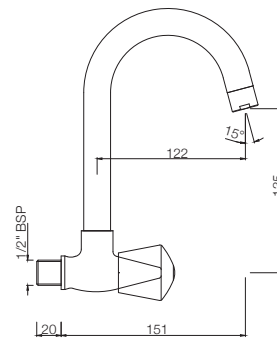

TQT-523S
Sink Cock with Swinging Pipe Spout
(Table Mounted Model)
MRP: Rs. 2,125