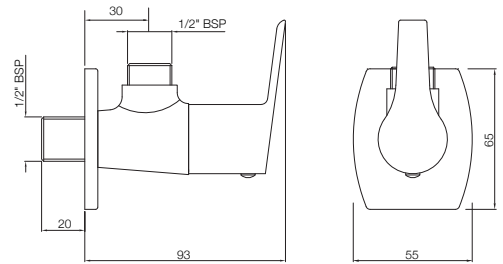

APR-101067

2-Way Angular Stop Cock with Wall Flange
MRP: Rs. 1,475