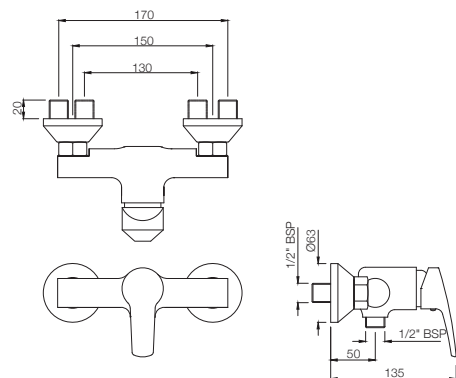

STELLA

BATH & SHOWER

STE-107055K

Exposed Parts Kit of Single Lever Divertor
Consisting of Operating Lever & Wall Flange
(With Seals) Only (Suitable For Item ALE-055)
MRP: Rs. 650

STE-107119

Single Lever Wall Mixer with Provision of
Hand Shower, But without Hand Shower
MRP: Rs. 4,650

STE-107149

Single Lever Exposed Shower Mixer for Connection to
Hand Shower with Connecting Legs & Wall Flanges
MRP: Rs. 3,575