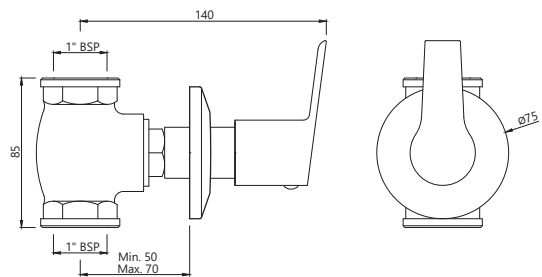

ASPIRE

APR-101081
Flush Cock with Wall Flange, Size: 25 mm
MRP: Rs. 2,225

BATH TUB SPOUT

SPE-101429
Aspire Bath Tub Spout with Wall Flange
MRP: Rs. 1,150