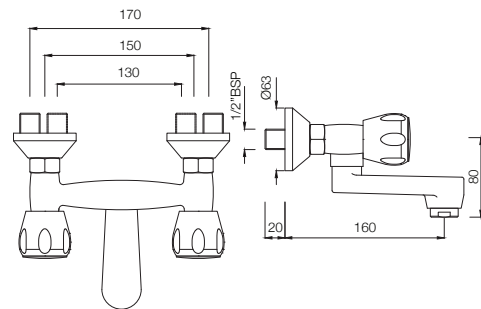

SUMTHING SPECIAL

SQT-519KN

Wall Mixer 3-in-1 System with 115 mm Bend Pipe and Aerator
MRP: Rs. 5,450

SQT-520KN

Wall Mixer Non-telephonic Shower System with Aerator
MRP: Rs. 3,225

KITCHEN

SQT-521S

Sink Mixer with Swinging Pipe Spout (Wall Mounted Model)
MRP: Rs. 3,550