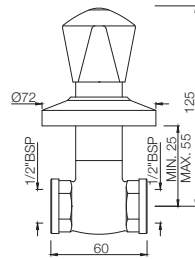

TRF-551

Flush Cock with Wall Flange,
25 mm size with Lever Handle
MRP: Rs. 2,300