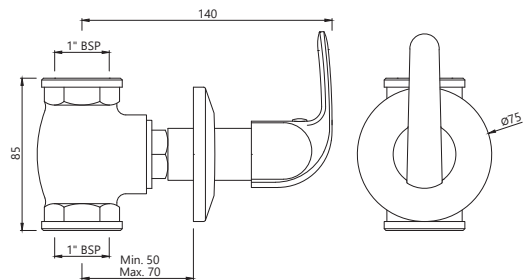

ORBIT

ORB-105081
Flush Cock with Wall Flange, Size 25mm
MRP: Rs. 2,300

BATH TUB SPOUT