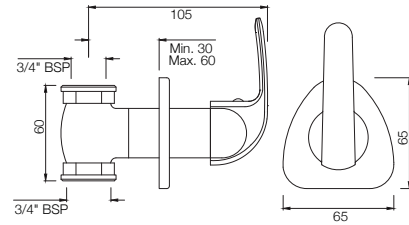

ORB-105081
Flush Cock with Wall Flange, Size 25mm
MRP: Rs. 2,300