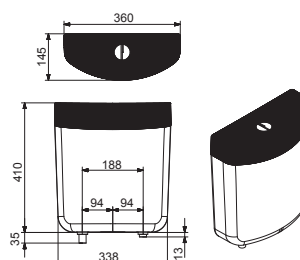

CISTERNS

ESH-WHT-184NBTT

Wall Hung Cistern (Compatible with 39mm Drainage Pipes) with Black Top & Installation Kit, But without Drainage Pipes (Suitable for Orissa Pan)
MRP: 1,450

ESH-WHT-184NBTL

Wall Hung Cistern with Black Top, 39mm Drainage L-Bend Pipe with Gasket & Installation Kit (Suitable for EWC)
MRP: 1,550