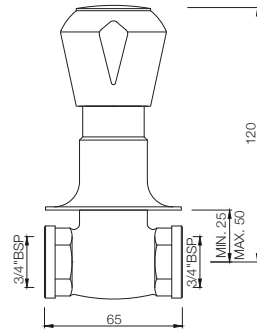

MQT-514EKN

Concealed Stop Cock with Sliding Flange, Size: 15 mm
Also available MQT-514FKN in Size: 20 mm
MRP: Rs. 1,150/1,275