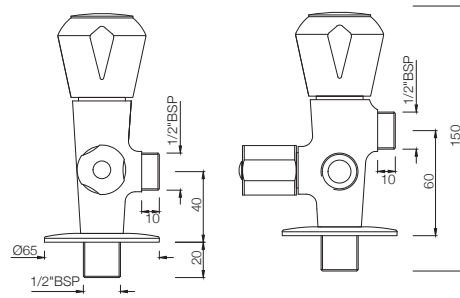

MQT-514AKN
Concealed Stop Cock Heavy Body
with Cap, Size: 15 mm
MRP: Rs. 1,225