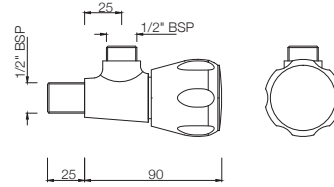

SQT-526AFKN
2-Way Angle Valve with Wall Flange
Also available SQT-526AKN
2 Way Angle Valve
MRP: Rs. 1,425/1,375