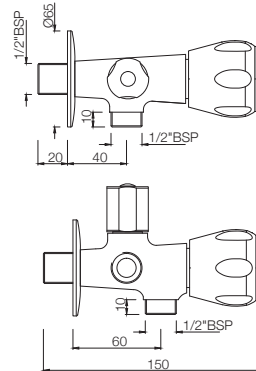

SQT-514AKN
Concealed Stop Cock Heavy Body with Cap, 15 mm
Also available SQT-514CKN
Concealed Stop Cock Heavy Body with Cap, 20 mm
MRP: Rs. 1,225/1,325