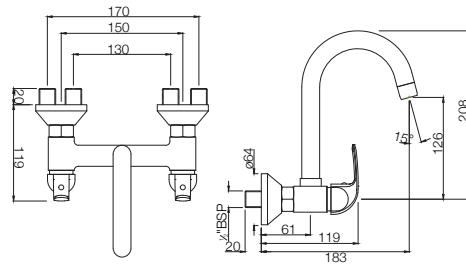

ORB-105347

Sink Cock with Swinging Spout (Wall Mounted Model) with Wall Flange
MRP: Rs. 1,775