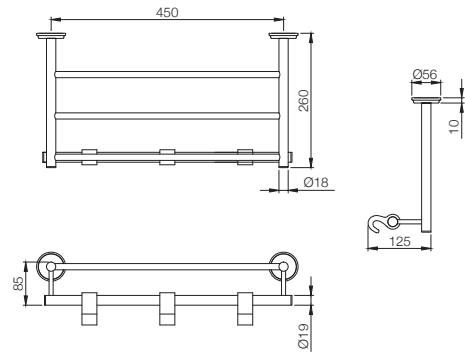

AEC-1191N

Single Robe Hook
MRP: Rs. 450