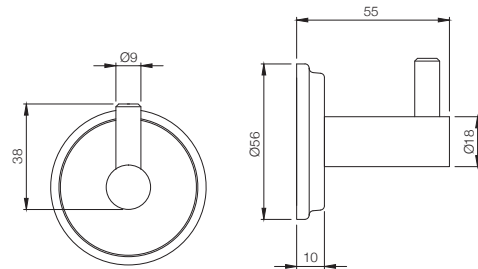

BATH ACCESSORIES

AEC-1181NA

Towel Shelf 450 mm long with Lower Hangers,
Stainless Steel
MRP: Rs. 3,250

AEC-1191N

Single Robe Hook
MRP: Rs. 450