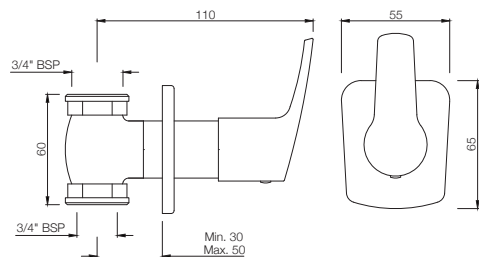

# STELLA

**STE-107067**  
2-Way Angular Stop Cock  
with Wall Flange  
MRP: Rs. 1,475

**STE-107069**  
Concealed Stop Cock, Reduced Body  
with Adjustable Wall Flange, Size 15mm  
MRP: Rs. 1,125

**STE-107099**  
Concealed Stop Cock, Reduced Body  
with Adjustable Wall Flange, Size 20mm  
MRP: Rs. 1,225