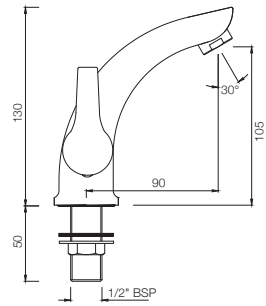

# ASPIRE

**APR-101123**  
Swan Neck Tap With Left Hand Operating  
MRP: Rs. 1,875

**APR-101127**  
Swan Neck Tap With Right Hand Operating  
MRP: Rs. 1,875