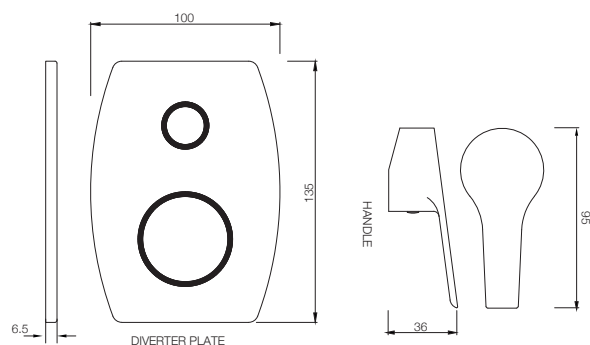

ASPIRE

BATH & SHOWER

APR-101055NK

Exposed Parts Kit of Single Lever Diverter Consisting of Operating Lever & Wall Flange (with O-rings) only (Suitable for Item ALE-055)
MRP: Rs. 650

APR-101119

Single Lever Wall Mixer with Provision of Hand Shower, But without Hand Shower
MRP: Rs. 4,600