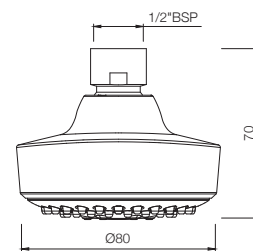

SHOWERS

EOS-542A

Overhead Shower 125 mm Round Shape
Single Flow (ABS Body Chrome Plated with
Gray Face Plate) with Rubit Cleaning System
MRP: Rs. 825

EOS-491

Overhead Shower 70 mm Round Shape
Single Flow (ABS Body Chrome Plated with
Gray Face Plate) with Rubit Cleaning System
MRP: Rs. 925

EOS-1985

Overhead Shower 80 mm Round Shape Single Flow (ABS Body
Chrome Plated with Gray Face Plate) with Rubit Cleaning System
MRP: Rs. 1,000