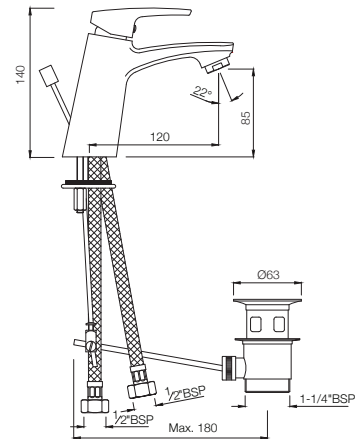

STE-107005B

Single Lever Tall Boy without Popup Waste System, with 600mm Long Braided Hoses
MRP: Rs. 4,250