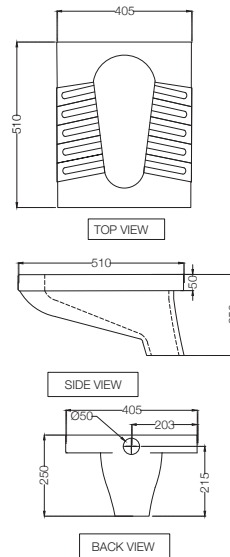

ECS-WHT-455
Asian Pan,
Size: 450x535x180 mm
MRP: Rs. 1,390

ECS-WHT-455LE
Asian Pan With L Bend And Extension,
Size: 450x535x180 mm
MRP: Rs. 1,590