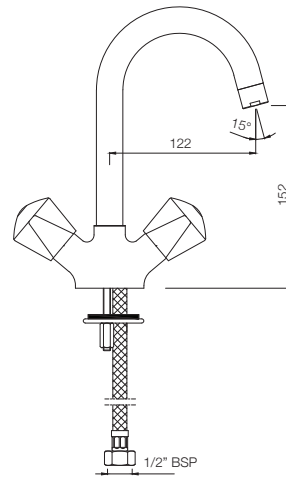

TQT-522S
Sink Cock with Swinging Pipe Spout
(Wall Mounted Model)
MRP: Rs. 1,800