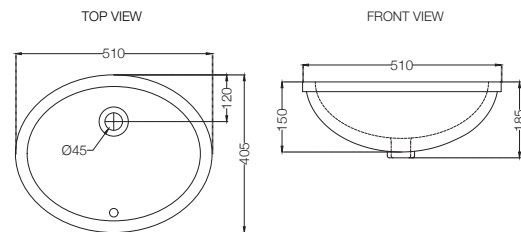

ECS-WHT-803
Wall Hung Basin(Compatible With Pillor Cock)
With Fixing Accessories, Size: 455x350x165 mm
MRP: Rs. 1,200