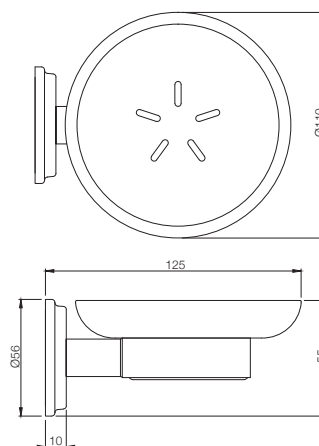

AEC-1133
Soap Dish (Polycarbonate)
MRP: Rs. 1,075