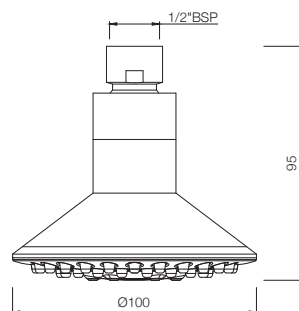

SHOWERS

OVERHEAD SHOWERS

EOS-538RB

Diamond Shower 65 mm Round Shape
Single Flow (ABS Body Chrome Plated With
Gray Face Plate) with Rubit Cleaning System
MRP: Rs. 650

EOS-541RB

Overhead Shower 80 mm Round Shape
Single Flow (ABS Body Chrome Plated With
Gray Face Plate) with Rubit Cleaning System
MRP: Rs. 675

EOS-542N

Overhead Shower 100 mm Round Shape
Single Flow (ABS Body Chrome Plated with
Gray Face Plate) with Rubit Cleaning System
MRP: Rs. 700