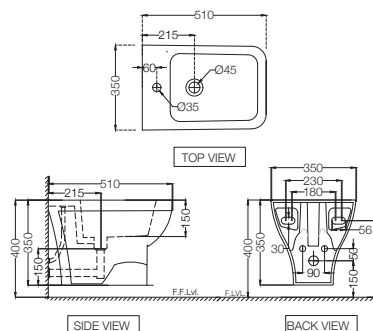

ASPIRE

AIS-WHT-101853S300SPPSM

Rimless Single Piece WC With PP Soft Close Slim Seat Cover, Hinges, Dual Flush Cistern Fittings, Fixing Accessories And Accessories Set, Size: 360x680x730 mm, S Trap- 300 mm
MRP: Rs. 11,400

AIS-WHT-101151

Floor Mounted Bidet With Fixing Accessories, Size: 350x550x400 mm
MRP. RS. 5,150

AIS-WHT-101153

Wall Mounted Bidet With Fixing Accessories, Size: 350x510x360 mm
MRP: Rs.3,800