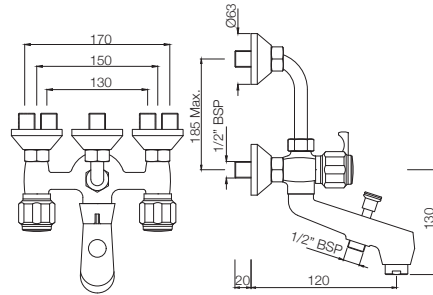

DLX-520KN
Wall Mixer Non-telephonic Shower System
with Aerator
MRP: Rs. 3,225