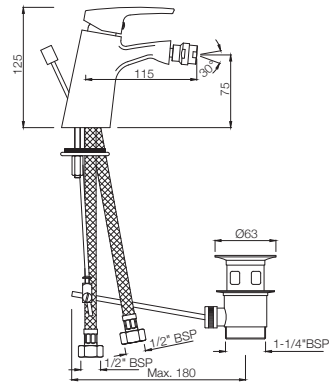

STELLA

BIDET

STE-107213B

Single Lever 1-Hole Bidet Mixer with Popup Waste System with 375mm Long Braided Hoses
MRP: Rs. 3,800