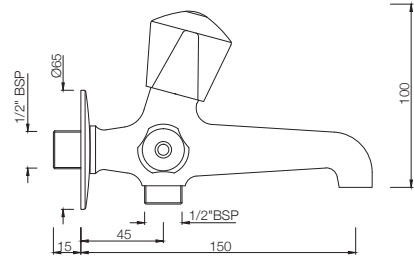

TQT-512AN
Two Way Bib Cock with Wall Flange
MRP: Rs. 1,500