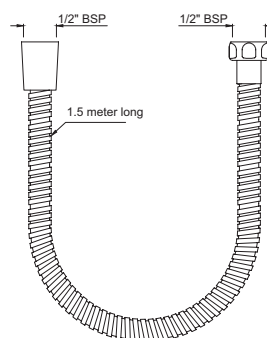

SHOWERS

SAE-1931SH555

Hand Shower Pack (Multi flow 80 mm round shape hand shower with 1.5M long spirochrome flex hose & wall bracket, 1931, 547D8 & 555)
MRP: Rs. 2,075

SAE-1197N

Sliding Rail 19mm dia. & 600mm Long Round Shape with Hand Shower Holder
MRP: Rs. 1,600

SAE-547D8

Spirochrome flex tube 8mm dia & 1.5M Long with Nuts
MRP: Rs. 575