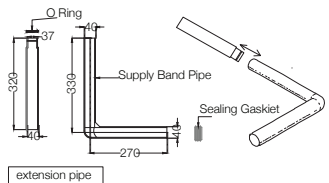

ECS-WHT-455
Asian Pan,
Size: 450x535x180 mm
MRP: Rs. 1,390

ECS-WHT-455LE
Asian Pan With L Bend And Extension,
Size: 450x535x180 mm
MRP: Rs. 1,590