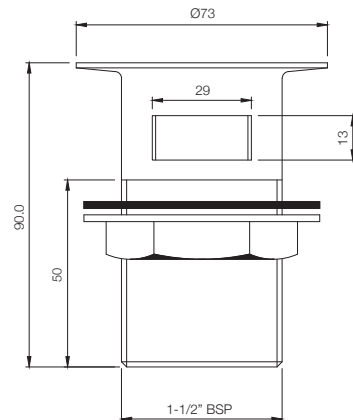

ALE-544NFT
Waste Coupling Full Thread, 32 mm
Also available ALE-544NHT
Waste Coupling Half Thread, 32 mm
MRP: Rs. 475/475