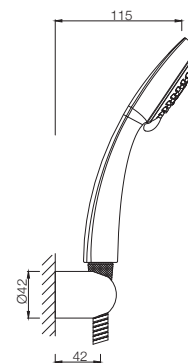

SHOWERS

SAE-1931SH555

Hand Shower Pack (Multi flow 80 mm round shape hand shower with 1.5M long spirochrome flex hose & wall bracket, 1931, 547D8 & 555)
MRP: Rs. 2,075

SAE-1197N

Sliding Rail 19mm dia. & 600mm Long Round Shape with Hand Shower Holder
MRP: Rs. 1,600