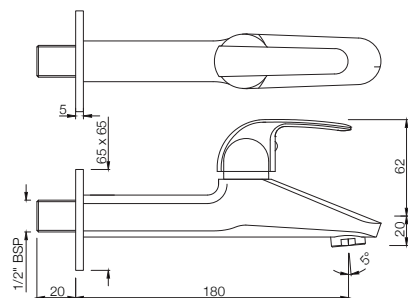

ORBIT

TAPS

ORB-105037

Bib Cock with Wall Flange
MRP: Rs. 1,400

ORB-105041

2-Way Bib Cock with Wall Flange
MRP: Rs. 1,550

ORB-105107

Long Body Bib Cock with Wall Flange
MRP: Rs. 1,650