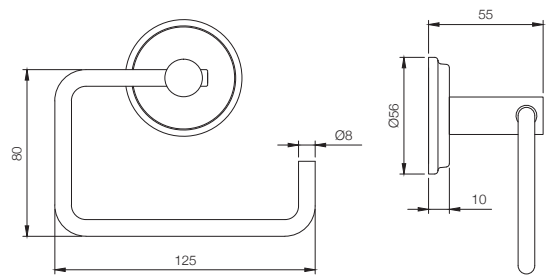

# BATH ACCESSORIES

**AEC-1151N**  
Toilet Paper Holder  
MRP: Rs. 775

**AEC-1161N**  
Double Coat Hook  
MRP: Rs. 525

**AEC-1181N**  
Towel Shelf 600 mm long with Lower  
Hangers, Stainless Steel  
MRP: Rs. 3,475