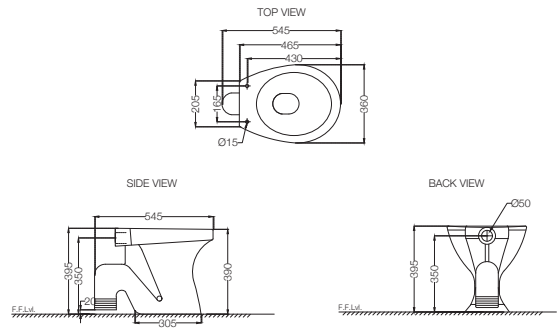

ECS-WHT-551PSPP
EWC With PP Soft Close Seat Cover,
Hinges, Fixing Accessories,
Size: 360x475x395 mm, P Trap
MRP: Rs. 3,050

ECS-WHT-551PNPP
EWC With PP Normal Close Seat Cover,
Hinges, Fixing Accessories,
Size: 360x475x395 mm, P Trap
MRP: Rs. 2,750