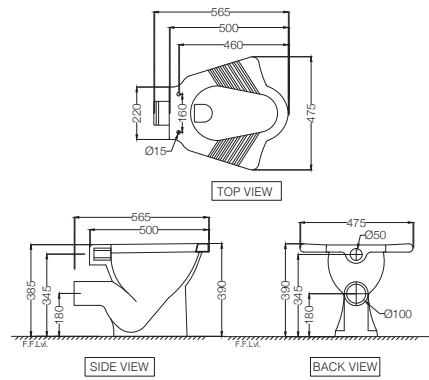

ECS-WHT-851S300SPPSM
Single Piece WC With PP Soft Close Slim
Seat Cover, Hinges, Dual Flush Cistern Fitting,
Fixing Accessories And Accessories Set,
Size: 360x705x705 mm, S Trap- 300 mm
MRP: Rs. 14,900