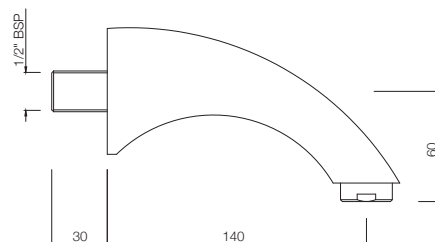

ALE-536A
Shower Arm 240 mm Long (Light Weight) Round Shape
for Wall Mounted Showers with Wall Flange
MRP: Rs. 525