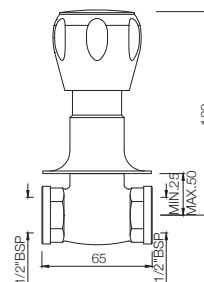

**SQT-514AKN**  
Concealed Stop Cock Heavy Body with Cap, 15 mm  
Also available SQT-514CKN  
Concealed Stop Cock Heavy Body with Cap, 20 mm  
MRP: Rs. 1,225/1,325