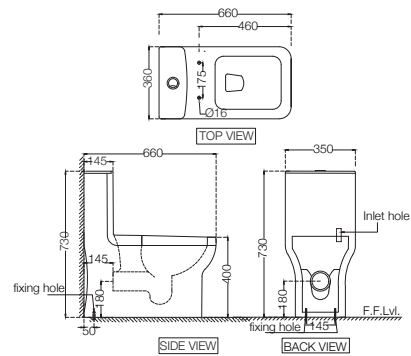

ASPIRE

AIS-WHT-101751P180NPPSMZ
Bowl With Cistern For Coupled WC With PP Normal Close Slim Seat Cover, Hinges, Dual Flush Cistern Fitting, Fixing Accessories And Accessories Set, Size: 395x680x775 mm, P Trap-180 mm MRP: Rs. 7,250

AIS-WHT-101751P180SPPSMZ
Bowl With Cistern For Coupled WC With PP Soft Close Slim Seat Cover, Hinges, Dual Flush Cistern Fitting, Fixing Accessories And Accessories Set, Size: 395x680x775 mm, P Trap-180 mm MRP: Rs. 7,550

AIS-WHT-101853P180SPPSM
Rimless Single Piece WC With PP Soft Close Slim Seat Cover, Hinges, Dual Flush Cistern Fittings, Fixing Accessories And Accessories Set, Size: 360x660x730 mm, P Trap- 180 mm MRP: Rs. 11,400

AIS-WHT-101853S220SPPSM
Rimless Single Piece WC With PP Soft Close Slim Seat Cover, Hinges, Dual Flush Cistern Fittings, Fixing Accessories And Accessories Set, Size: 360x660x730 mm, S Trap- 220 mm MRP: Rs. 11,400