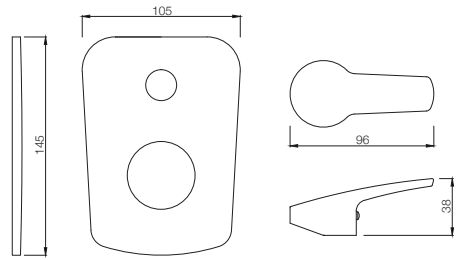

STE-107119

Single Lever Wall Mixer with Provision of
Hand Shower, But without Hand Shower
MRP: Rs. 4,650