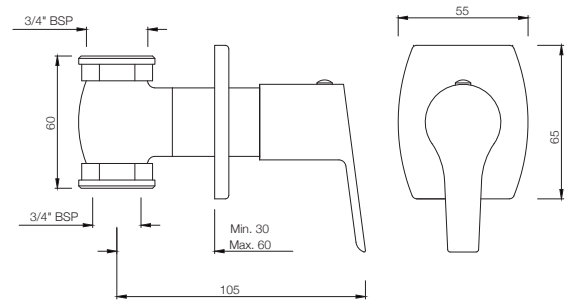

APR-101081
Flush Cock with Wall Flange, Size: 25 mm
MRP: Rs. 2,225