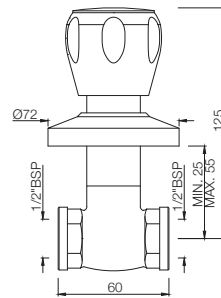

SPL-551

Flush Cock with Wall Flange,
25 mm size with Lever Handle
MRP: Rs. 2,300