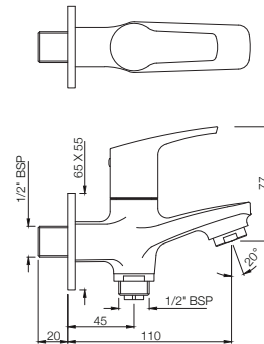

STE-107107
Long Body Bib Cock with Wall Flange
MRP: Rs. 1,500