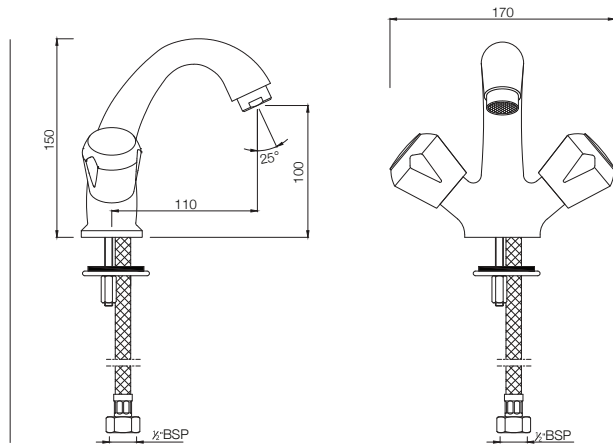

#### MQT-510AKN

Swan Neck Tap with Right Hand Operating Knob with Aerator, also available MQT-510KN with Left Hand Operating Knob with Aerator  
MRP: Rs.1,850 / Rs. 1,850