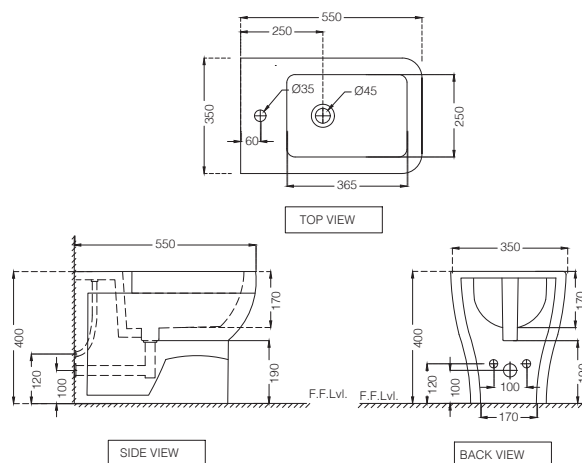

AIS-WHT-101153

Wall Mounted Bidet With Fixing Accessories, Size: 350x510x360 mm
MRP: Rs.3,800