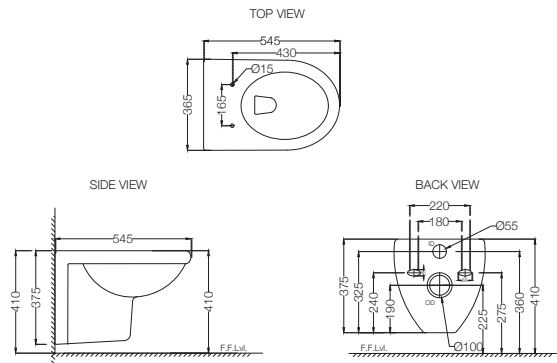

# COSMO

**CMS-WHT-103951SPP**  
Wall Hung WC With PP Soft Close Seat Cover,  
Hinges, Accessories Set,  
Size: 365x545x375 mm  
MRP: Rs. 5,250

**CMS-WHT-103951NPP**  
Wall Hung WC With PP Normal Close Seat Cover,  
Hinges, Accessories Set,  
Size: 365x545x375 mm  
MRP: Rs. 4,950