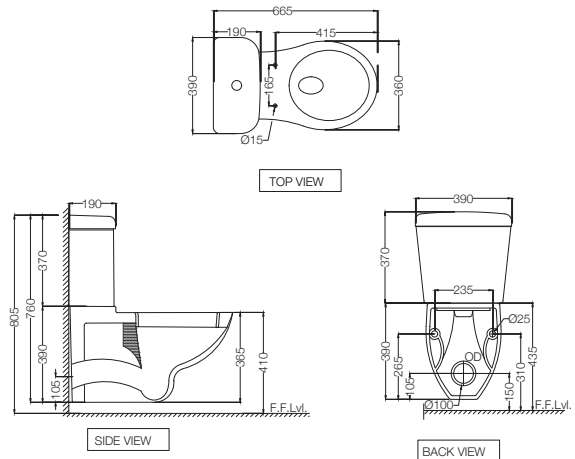

ECS-WHT-851S220NPP

Single Piece WC With PP Normal Close Seat Cover, Hinges, Dual Flush Cistern Fitting, Fixing Accessories And Accessories Set,
Size: 365x675x740 mm, S Trap- 220 mm
MRP: Rs. 9,600