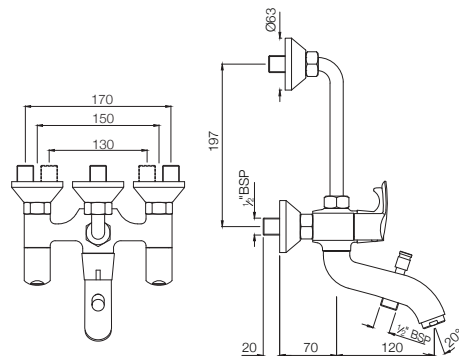

COSMO

COS-103281

Wall Mixer 3-in-1 System with provision for both Hand Shower & Overhead Shower, complete with 115 mm Long Bend Pipe, Connecting Legs & Wall Flange (without Hand & Overhead Shower)
MRP: Rs. 5,500

KITCHEN

COS-103309N

Sink Mixer with Swinging Spout (Wall Mounted Model) with Connecting Legs & Wall Flanges
MRP: Rs. 3,400

COS-103347N

Sink Cock with Swinging Spout (Wall Mounted Model) with Wall Flange
MRP: Rs. 1,675