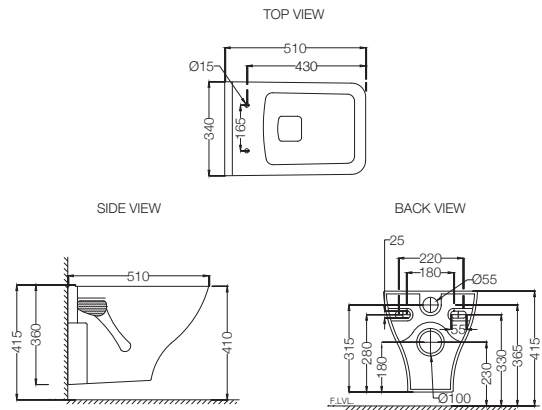

# ASPIRE

**AIS-WHT-101951NPPSM**  
 Wall Hung WC With PP Normal Close Slim Seat Cover,  
 Hinges, Accessories Set,  
 Size: 340x510x360 mm  
 MRP: Rs. 5,500

**AIS-WHT-101951SPPSM**  
 Wall Hung WC With PP Soft Close Slim Seat Cover,  
 Hinges, Accessories Set,  
 Size: 340x510x360 mm  
 MRP: Rs. 5,800