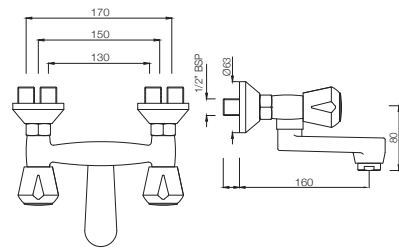

MARVEL

MQT-520KN
Wall Mixer Non-telephonic Shower System
with Aerator
MRP: Rs. 3,225

KITCHEN