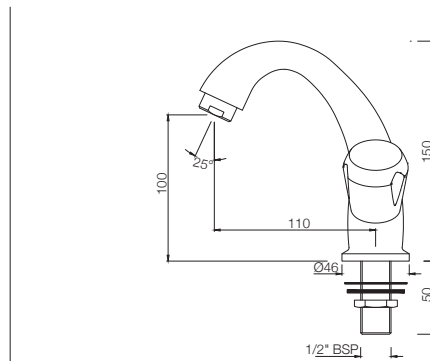

#### MQT-510AKN

Swan Neck Tap with Right Hand Operating Knob with Aerator, also available MQT-510KN with Left Hand Operating Knob with Aerator  
MRP: Rs.1,850 / Rs. 1,850