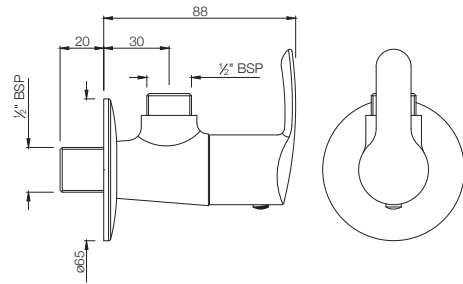

COS-103067
2-Way Angular Stop Cock with Wall Flange
MRP: Rs. 1,475