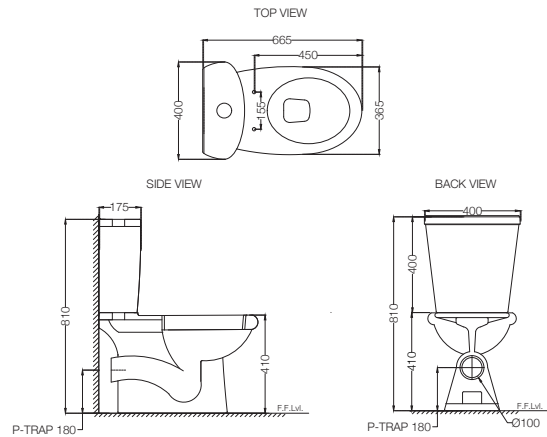

CMS-WHT-103801

Wall Hung Basin With Fixing Accessories, Size: 540x395x185 mm
MRP: Rs. 2,525

CMS-WHT-103301

Full Pedestal For 103801, 103803
MRP: Rs. 1,625 | Set MRP: Rs. 4,150