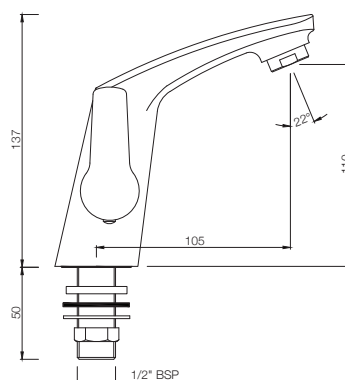

## BASIN

**STE-107001**  
Pillar Cock  
MRP: Rs. 1,625

**STE-107021**  
Pillar Cock with Extension Body  
MRP: Rs. 2,400

**STE-107123**  
Swan Neck Tap with Left Hand  
Operating Knob  
MRP: Rs. 1,975