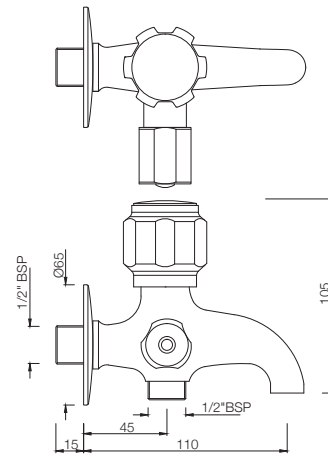

DLX-513BKN

Stop Cock, Female End
MRP: Rs. 925