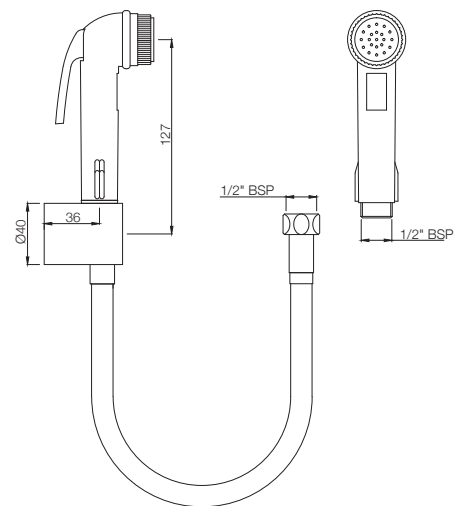

ALE-CHR-583

Hand Shower (Health Faucet) (ABS Body) with 1 Meter Long PVC Tube & Wall Hook
MRP: Rs. 925