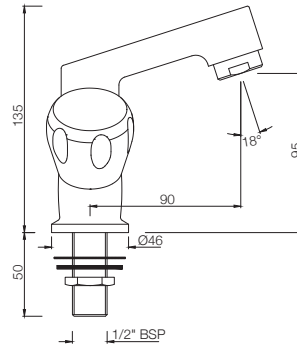

#### SQT-510KN

Swan Neck Tap with Left Hand Operating Knob with Aerator  
Also available SQT-510AKN  
Swan Neck Tap with Right Hand Operating Knob with Aerator  
MRP: Rs. 1,850/1,850