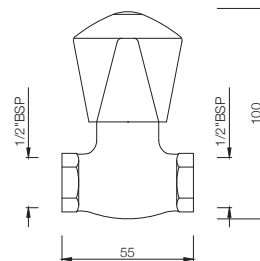

# TROPICAL

**TQT-512A**  
Two Way Long Body Bib Cock with Wall Flange  
MRP: Rs. 1,600

**TQT-512AN**  
Two Way Bib Cock with Wall Flange  
MRP: Rs. 1,500

**TQT-513B**  
Stop Cock, Female End  
MRP: Rs. 925