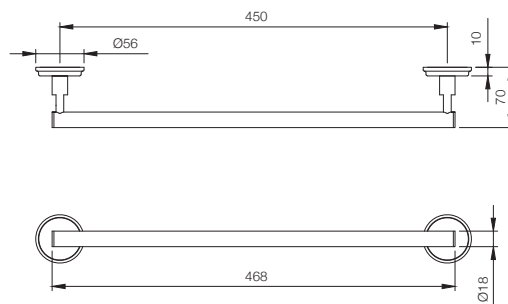

AEC-1121N

Towel Ring Round
MRP: Rs. 725