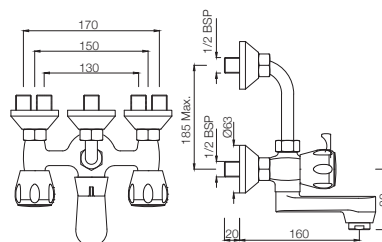

SUMTHING SPECIAL

SQT-508KN

Pillar Cock Super Deluxe with Aerator
MRP: Rs. 1,400

BATH & SHOWER

SQT-517KN

Wall Mixer Telephone Shower Arrangement only with Crutch (with Bush & Piston Diverter fitting) with Aerator Also available SQT-517AKN Wall Mixer Telephone Shower Arrangement only without Crutch (with Bush & Piston Diverter Fitting) with Aerator
MRP: Rs. 4,850/4,250

SQT-517BKN

Wall Mixer with 115 mm Long Bend Pipe for connection to Overhead Shower (with Bush & Piston Diverter Fitting) with Aerator
MRP: Rs. 4,825