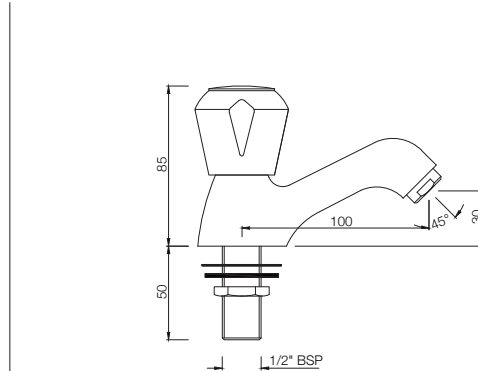

MARVEL

Quarter Turn

BASIN

MQT-516AKN

Central Hole Basin Mixer with 'U' shape Round Casted Spout with 450 mm Long Braided Hoses
MRP: Rs. 2,950

MQT-510AKN

Swan Neck Tap with Right Hand Operating Knob with Aerator, also available MQT-510KN with Left Hand Operating Knob with Aerator
MRP: Rs.1,850 / Rs. 1,850

MQT-507KN

Pillar Cock Rocket Type with Aerator
MRP: Rs. 1,325