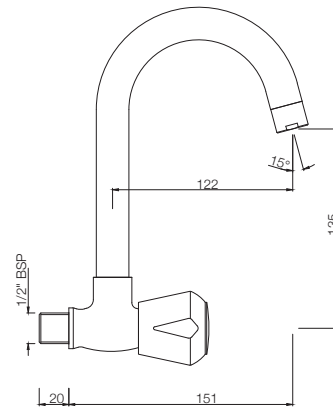

# MARVEL

**MQT-527S**  
Sink Mixer with Swinging Pipe Spout  
(Table Mounted Model)  
MRP: Rs. 3,150

**MQT-522S**  
Sink Cock with Swinging Pipe Spout  
(Wall Mounted Model)  
MRP: Rs. 1,800

**MQT-523S**  
Sink Cock with Swinging Pipe Spout  
(Table Mounted Model)  
MRP: Rs. 2,125