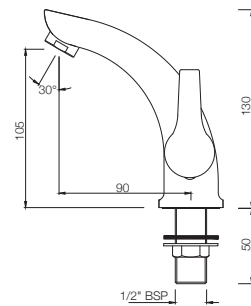

# ASPIRE

**APR-101123**  
Swan Neck Tap With Left Hand Operating  
MRP: Rs. 1,875

**APR-101127**  
Swan Neck Tap With Right Hand Operating  
MRP: Rs. 1,875