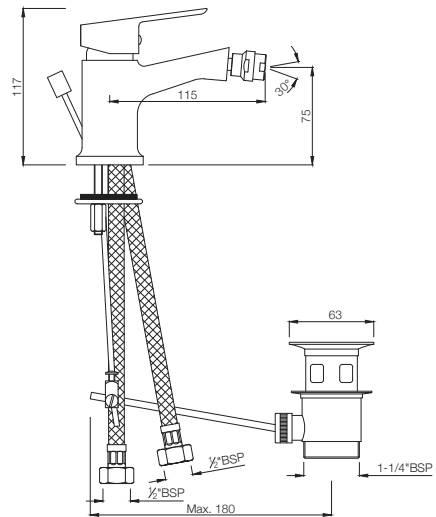

ASPIRE

BIDET

Quarter Turn

BASIN