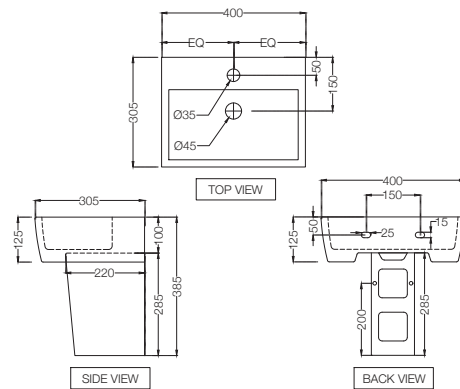

ECS-WHT-813

Wall Hung Basin With Fixing Accessories,
Size: 450x370x160 mm
MRP: Rs. 1,350

ECS-WHT-307

Half Pedestal With Fixing Accessories
For ECS-WHT-813
MRP: Rs. 1,100 | Set MRP: Rs. 2,450