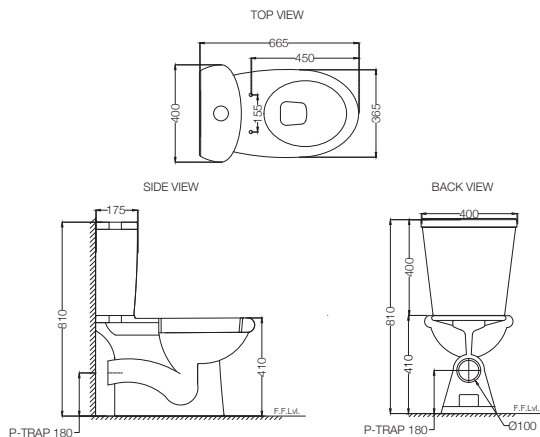

COSMO

CMS-WHT-103751S220SPP
Bowl For Coupled WC With PP Soft Close Seat Cover, Hinges, Fixing Accessories And Accessories Set, Size: 400x665x810 mm, S Trap- 220 mm
MRP: Rs. 6,100

CMS-WHT-103201
Cistern With Dual Flush Cistern Fitting
For 103751S220SPP/ NPP, 103751P180NPP/ SPP
MRP: Rs. 3,200 | Set MRP: Rs. 9,300

CMS-WHT-103751S220NPP
Bowl For Coupled WC With PP Normal Close Seat Cover, Hinges, Fixing Accessories And Accessories Set, Size : 400x665x810 mm, S Trap - 220 mm
MRP: Rs. 5,800

CMS-WHT-103201
Cistern With Dual Flush Cistern Fitting
For 103751S220SPP/ NPP, 103751P180NPP/ SPP
MRP: Rs. 3,200 | Set MRP: Rs. 9,000

CMS-WHT-103751P180SPP
Bowl For Coupled WC With PP Soft Close Seat Cover, Hinges, Fixing Accessories And Accessories Set, Size: 400x665x810 mm, P Trap - 180 mm
MRP: Rs. 6,100

CMS-WHT-103201
Cistern With Dual Flush Cistern Fitting
For 103751S220SPP/ NPP, 103751P180NPP/ SPP
MRP: Rs. 3,200
Set MRP: Rs. 9,300