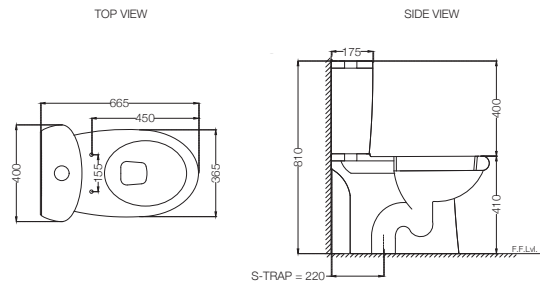

CMS-WHT-103751S220NPP
Bowl For Coupled WC With PP Normal Close Seat Cover, Hinges, Fixing Accessories And Accessories Set, Size : 400x665x810 mm, S Trap - 220 mm
MRP: Rs. 5,800

CMS-WHT-103201
Cistern With Dual Flush Cistern Fitting
For 103751S220SPP/ NPP, 103751P180NPP/ SPP
MRP: Rs. 3,200 | Set MRP: Rs. 9,000