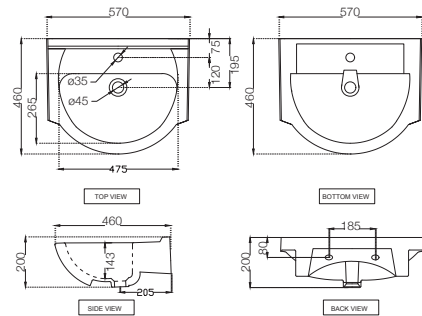

ECS-WHT-801
Wall Hung Basin With Fixing Accessories,
Size: 555x410x205 mm
MRP: Rs. 1,675

ECS-WHT-301
Full Pedestal for ECS-WHT-801, 805
MRP: Rs. 1,125
Set MRP: Rs. 2,800