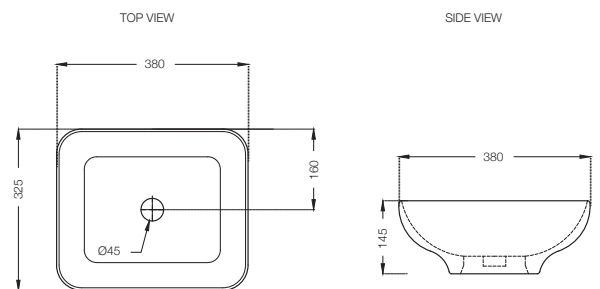

# ASPIRE

**AIS-WHT-101901**  
Table Top Basin,  
Size: 470x360x130  
MRP: Rs. 2,425

**AIS-WHT-101903**  
Table Top Basin,  
Size: 440x390x145 mm  
MRP: Rs. 2,800

**AIS-WHT-101905**  
Table Top Basin,  
Size: 380x325x145 mm  
MRP: Rs. 2,475