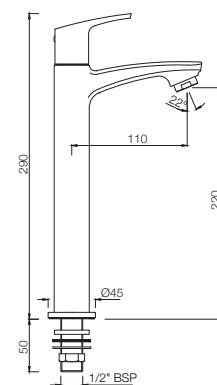

## BASIN

**STE-107001**  
Pillar Cock  
MRP: Rs. 1,625

**STE-107021**  
Pillar Cock with Extension Body  
MRP: Rs. 2,400

**STE-107123**  
Swan Neck Tap with Left Hand  
Operating Knob  
MRP: Rs. 1,975