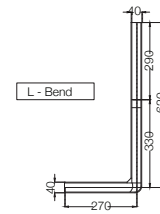

ECS-WHT-453
Orissa Pan,
Size: 405x510x250 mm
MRP: Rs. 1,390

ECS-WHT-453LE
Orissa Pan With L Bend And Extension,
Size: 405x510x250 mm
MRP: Rs. 1,490