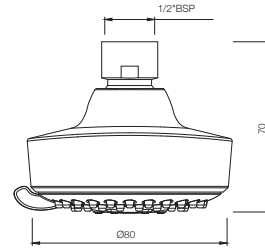

# SHOWERS

**EOS-1995**

Overhead Shower 80 mm dia Round Shape Multi Flow (ABS Body Chrome Plated with Gray Face Plate) with Rubit Cleaning System  
MRP: Rs. 1,100

**EOS-442**

Overhead Shower 114X114 mm Square Shape Single Flow (ABS Body Chrome Plated) with Rubit Cleaning System  
MRP: Rs. 800