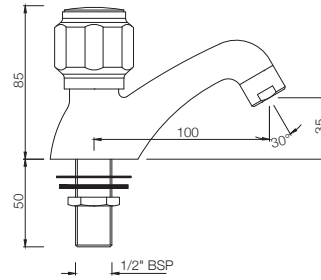

DELUX

DLX-508KN
Pillar Cock Super Deluxe with Aerator
MRP: Rs. 1,400

BATH & SHOWER