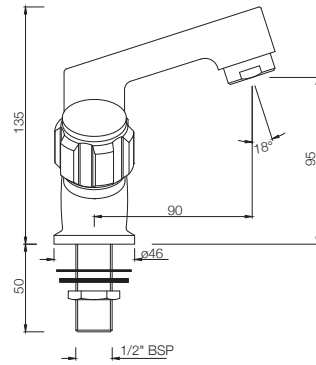

### DLX-510KN

Swan Neck Tap with Left Hand Operating Knob with Aerator, also available DLX-510AKN with Right Hand Operating Knob with Aerator  
MRP: Rs. 1,850 /1,850