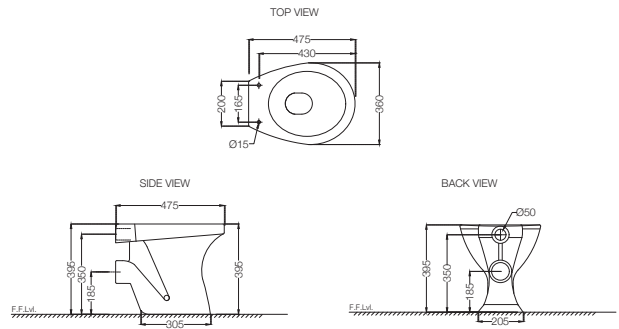

ECS-WHT-553SSPP
EWC With PP Soft Close Seat Cover, Hinges,
Fixing Accessories And Accessories Set,
Size: 350x530x400 mm, S Trap
MRP: Rs. 3,150

ECS-WHT-553SNPP
EWC With PP Normal Close Seat Cover, Hinges,
Fixing Accessories And Accessories Set,
Size: 350x530x400 mm, S Trap
MRP: Rs. 2,850