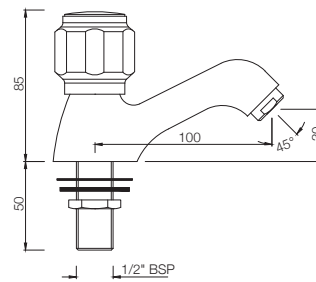

DELUX

Full Turn

BASIN

DLX-516KN

Central Hole Basin Mixer with Extended Casted Spout with 450 mm Long Braided Hoses
MRP: Rs. 3,200

DLX-510KN

Swan Neck Tap with Left Hand Operating Knob with Aerator, also available DLX-510AKN with Right Hand Operating Knob with Aerator
MRP: Rs. 1,850 /1,850

DLX-507KN

Pillar Cock Rocket Type with Aerator
MRP: Rs. 1,325