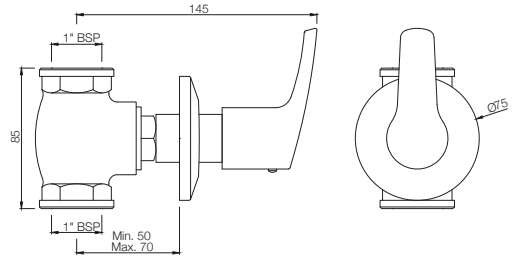

STELLA

STE-107081

Flush Cock with Wall Flange,
Size 25mm
MRP: Rs. 2,300

BATH TUB SPOUT

SPE-107429

Stella Bath Tub Spout with Wall Flange
MRP: Rs. 1,150

SPE-107463

Stella Bath Tub Spout with Button attachment
for Hand Shower with Wall Flange
MRP: Rs. 1,800