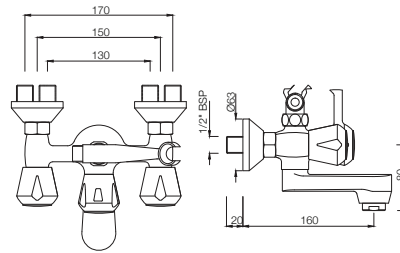

MQT-517BKN
Wall Mixer with 115 mm Long Bend Pipe for connection to Overhead Shower (with Bush & Piston Diverter Fitting) with Aerator
MRP: Rs. 4,825