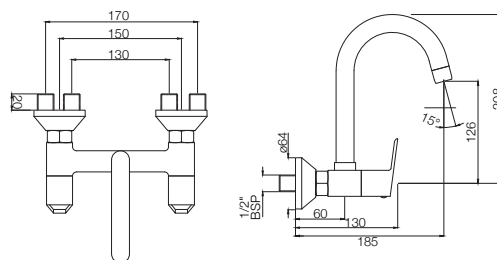

APR-101347N

Sink Cock with Swinging Spout (Wall Mounted Model) with Wall Flange
MRP: Rs. 1,675