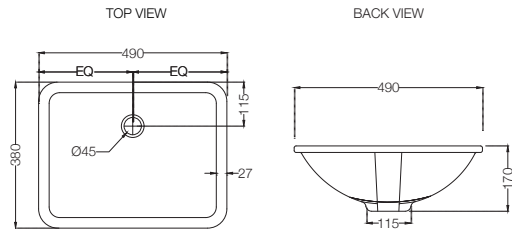

AIS-WHT-101801

Wall Hung Basin With Fixing Accessories,
Size: 505x410x185 mm
MRP: Rs. 1,750

AIS-WHT-101301

Full Pedestal For AIS-WHT-101801
MRP: Rs. 1,190 | Set MRP: Rs. 2,940