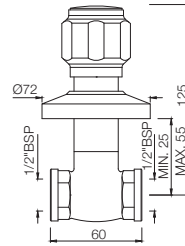

DLX-551

Flush Cock with Wall Flange,
25 mm size with Lever Handle
MRP: Rs. 2,300