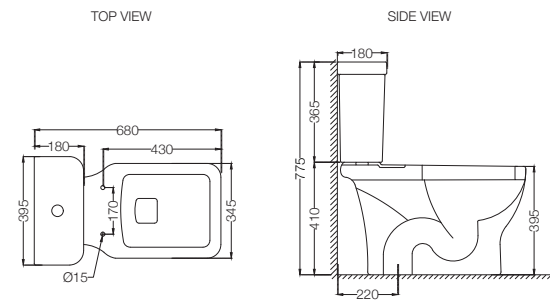

ASPIRE

AIS-WHT-101851S220NPPSM

Single Piece WC With PP Normal Close Slim Seat Cover, Hinges, Dual Flush Cistern Fittings, Fixing Accessories And Accessories Set, Size: 360x660x755 mm, S Trap- 220 mm MRP: Rs. 10,000

AIS-WHT-101851S220SPPSM

Single Piece WC With PP Soft Close Slim Seat Cover, Hinges, Dual Flush Cistern Fittings, Fixing Accessories And Accessories Set, Size: 360x660x755 mm, S Trap- 220 mm MRP: Rs. 10,300

AIS-WHT-101351NPPSMZ

Bowl With Cistern For Extended Wall Hung WC With PP Normal Close Slim Seat Cover, Hinges, Dual Flush Cistern Fitting And Accessories Set, Size: 395x670x750 mm MRP: Rs. 8,150

AIS-WHT-101351SPPSMZ

Bowl With Cistern For Extended Wall Hung WC With PP Soft Close Slim Seat Cover, Hinges, Dual Flush Cistern Fitting And Accessories Set, Size: 395x670x750 mm MRP: Rs. 8,450

AIS-WHT-101751S220NPPSMZ

Bowl With Cistern For Coupled WC With PP Normal Close Slim Seat Cover, Hinges, Dual Flush Cistern Fitting, Fixing Accessories And Accessories Set, Size: 395x680x775 mm, S Trap- 220 mm MRP: Rs. 7,250

AIS-WHT-101751S220SPPSMZ

Bowl With Cistern For Coupled WC With PP Soft Close Slim Seat Cover, Hinges, Dual Flush Cistern Fitting, Fixing Accessories and Accessories Set, Size: 395x680x775 mm, S Trap- 220 mm MRP: Rs. 7,550