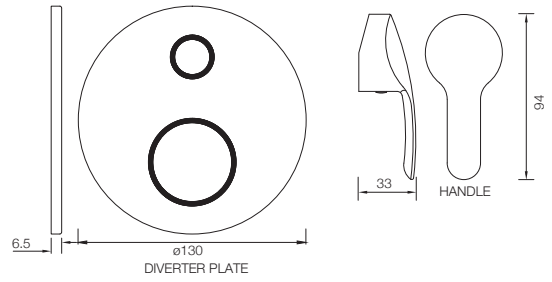

COS-103119

Single Lever Wall Mixer with Provision of Hand Shower, But without Hand Shower
MRP: Rs. 4,600