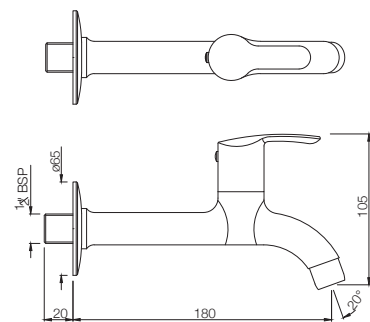

## TAPS

**COS-103037**  
Bib Cock with Wall Flange  
MRP: Rs. 1,150

**COS-103041**  
2-Way Bib Cock with Wall Flange  
MRP: Rs. 1,300

**COS-103107**  
Long Body Bib Cock with Wall Flange  
MRP: Rs. 1,400