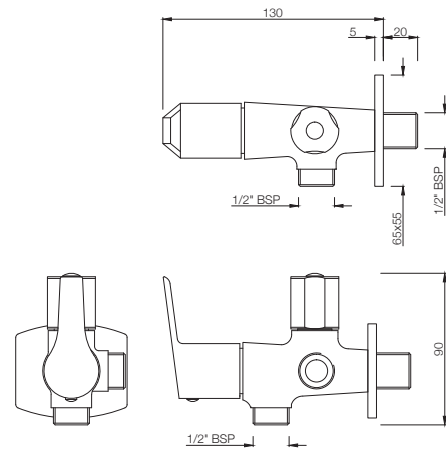

# ASPIRE

**APR-101053**

Angular Stop Cock with Wall Flange  
MRP: Rs. 825

**APR-101067**

2-Way Angular Stop Cock with Wall Flange  
MRP: Rs. 1,475

**APR-101069**

Concealed Stop Cock, reduced body with  
Adjustable Wall Flange, Size:15 mm  
MRP: Rs. 1,125