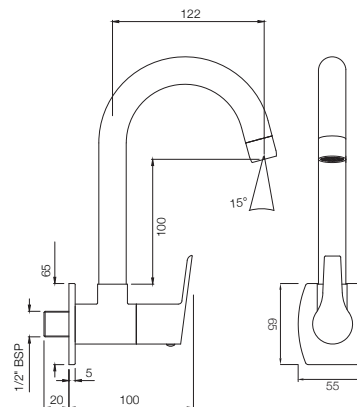

ASPIRE

APR-101281

Wall Mixer 3-in-1 System with provision for both Hand Shower & Overhead Shower complete with 115 mm Long Bend Pipe, Connecting Legs & Wall Flange (without Hand & Overhead Shower)
MRP: Rs. 5,500

KITCHEN

APR-101309N

Sink Mixer with Swinging Spout (Wall Mounted Model) with Connecting Legs & Wall Flanges
MRP: Rs. 3,400

APR-101347N

Sink Cock with Swinging Spout (Wall Mounted Model) with Wall Flange
MRP: Rs. 1,675