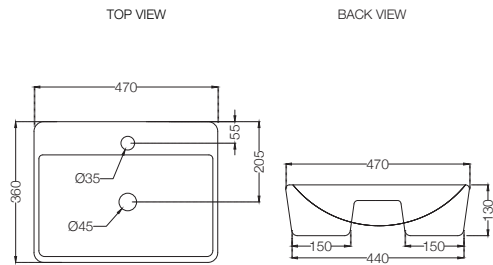

# ASPIRE

**AIS-WHT-101901**  
Table Top Basin,  
Size: 470x360x130  
MRP: Rs. 2,425

**AIS-WHT-101903**  
Table Top Basin,  
Size: 440x390x145 mm  
MRP: Rs. 2,800

**AIS-WHT-101905**  
Table Top Basin,  
Size: 380x325x145 mm  
MRP: Rs. 2,475