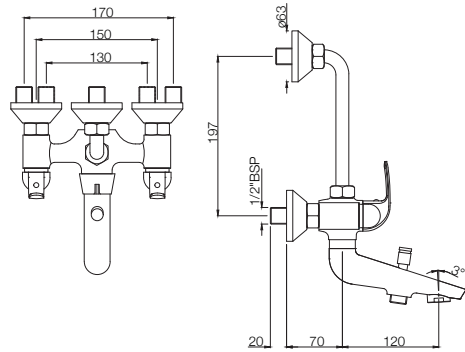

ORBIT

ORB-105281

Wall Mixer 3-in-1 System with Provision for both Hand Shower and Overhead Shower Complete with 115mm Long Bend Pipe, Connecting Legs & Wall Flange (without Hand & Overhead Shower)
MRP: Rs. 5,675

KITCHEN

ORB-105309

Sink Mixer with Swinging Spout (Wall Mounted Model) with Connecting Legs & Wall Flanges
MRP: Rs. 3,500

ORB-105347

Sink Cock with Swinging Spout (Wall Mounted Model) with Wall Flange
MRP: Rs. 1,775