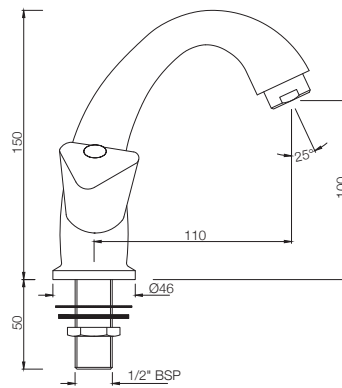

#### TQT-510

Swan Neck Tap with Left Hand Operating Knob with Aerator  
Also available TQT-510A with Right Hand Operating Knob with Aerator  
MRP: Rs. 1,850/1,850