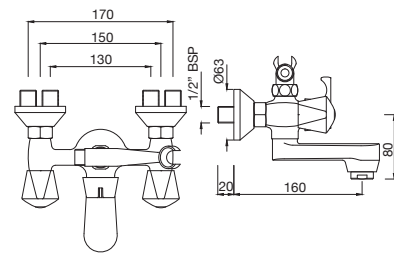

TQT-517B
Wall Mixer with 115 mm Long Bend Pipe for
Connection to Overhead Shower (with Bush
& Piston Diverter Fitting) with Aerator
MRP: Rs. 4,825