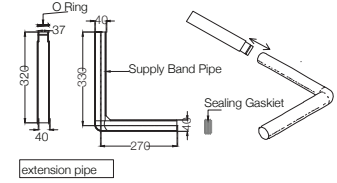

ECS-WHT-453
Orissa Pan,
Size: 405x510x250 mm
MRP: Rs. 1,390

ECS-WHT-453LE
Orissa Pan With L Bend And Extension,
Size: 405x510x250 mm
MRP: Rs. 1,490