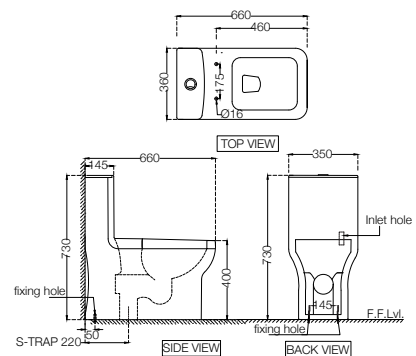

AIS-WHT-101853P180SPPSM
Rimless Single Piece WC With PP Soft Close Slim Seat Cover, Hinges, Dual Flush Cistern Fittings, Fixing Accessories And Accessories Set, Size: 360x660x730 mm, P Trap- 180 mm MRP: Rs. 11,400