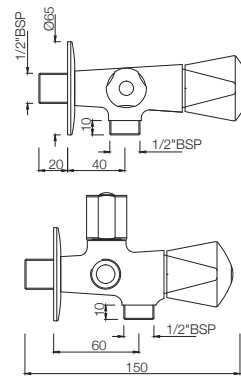

TQT-514A
Concealed Stop Cock Heavy Body with Cap, 15 mm
Also available TQT-514C, Concealed Stop Cock Heavy
Body with Cap, 20 mm
MRP: Rs. 1,225/1,325