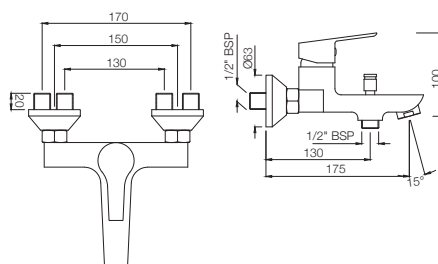

APR-101149

Single Lever Exposed Shower Mixer for Connection to Hand Shower with Connecting Legs & Wall Flanges
MRP: Rs. 3,525