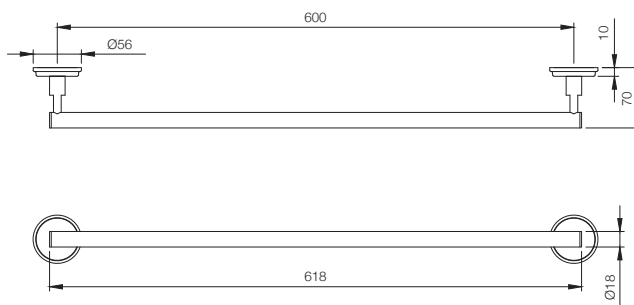

AEC-1111NB

Towel Rail 450mm Long, Stainless Steel
MRP: Rs. 1,175