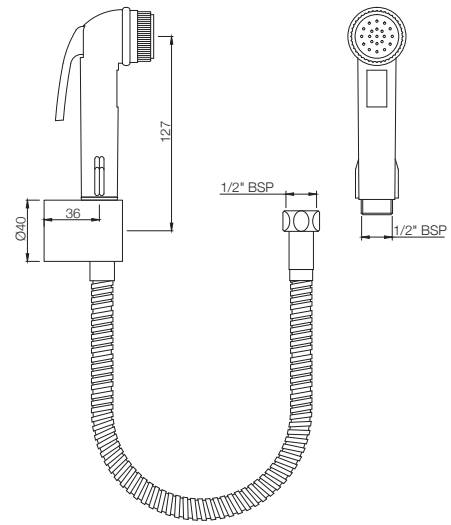

ALLIED

ALE-BLC-593

Hand Shower (Health Faucet) (ABS Body) with
8mm Dia, 1 Meter Long Flexible Tube & Wall Hook
MRP: Rs. 1,075