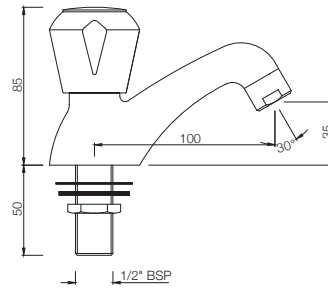

MARVEL

MQT-508KN
Pillar Cock Super Deluxe with Aerator
MRP: Rs. 1,400

BATH & SHOWER