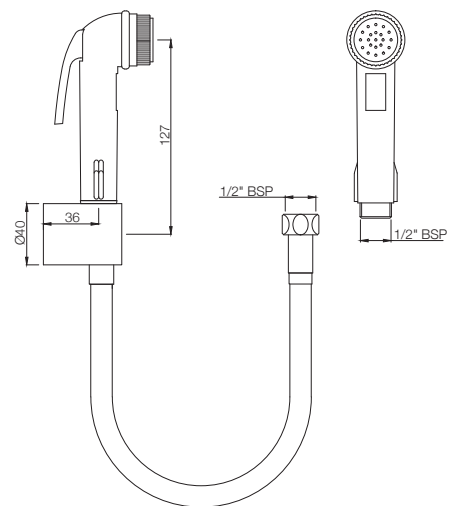

ALE-CHR-585

Hand Shower (Health Faucet) (ABS Body)
with 1 Meter Long Easy Flex Tube in
Chrome Finish & Wall Hook
MRP: Rs. 1,075