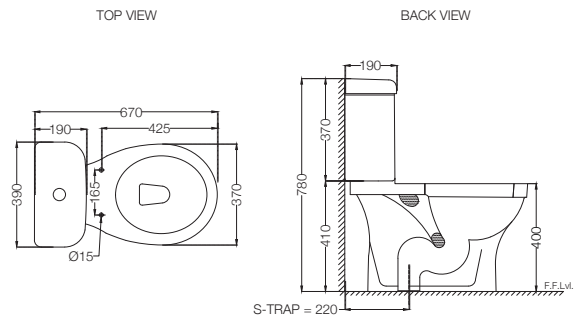

ECS-WHT-751P180SPPZ

Bowl With Cistern For Coupled WC With PP Soft Close Seat Cover, Hinges, Dual Flush Cistern Fitting, Fixing Accessories And Accessories Set, Size: 390x670x760 mm, P Trap- 180 mm
MRP: Rs. 5,900

ECS-WHT-751P180NPPZ

Bowl With Cistern For Coupled WC With PP Normal Close Seat Cover, Hinges, Dual Flush Cistern Fitting, Fixing Accessories And Accessories Set, Size: 390x670x760 mm, P Trap- 180 mm
MRP: Rs. 5,600