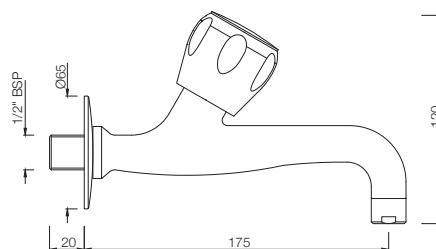

## TAPS

**SQT-511KN**  
Bib Cock Short Body  
MRP: Rs. 975

**SQT-511AKN**  
Bib Cock With Nozzle  
MRP: Rs. 1,050

**SQT-512KN**  
Long Body Bib Cock with Wall  
Flange & Aerator  
MRP: Rs. 1,450