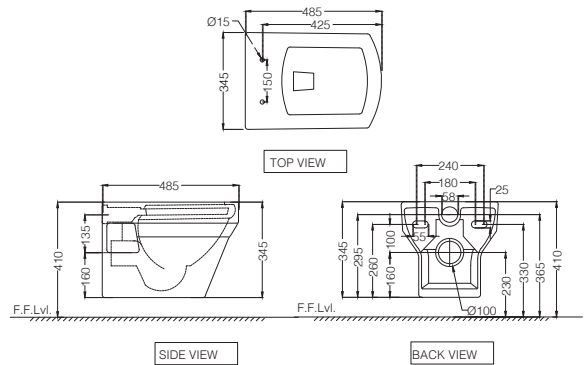

# ORBIT

**ORS-WHT-105951NPP**  
 Wall Hung WC With PP Normal Close Seat Cover,  
 Hinges and Accessories Set,  
 Size: 345x485x345 mm  
 MRP: Rs. 5,450

**ORS-WHT-105951SPP**  
 Wall Hung WC With PP Soft Close Seat Cover,  
 Hinges and Accessories Set,  
 Size: 345x485x345 mm  
 MRP: Rs. 5,750