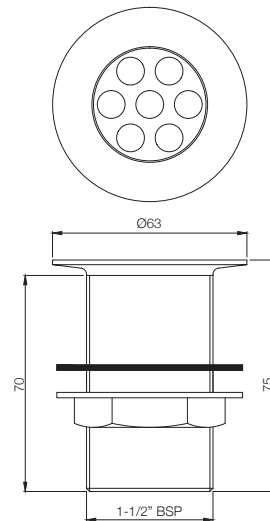

ALE-547
Jet Spray with 1 Meter PVC Tube
(Stainless Steel)
MRP: Rs. 475