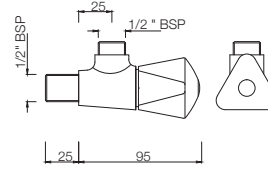

TQT-526AF
2-Way Angle Valve with Wall Flange
Also available TQT-526A
2 Way Angle Valve
MRP: Rs. 1,425/1,375