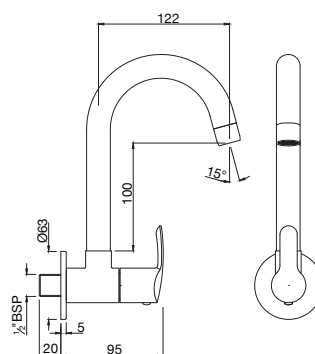

COSMO

COS-103281

Wall Mixer 3-in-1 System with provision for both Hand Shower & Overhead Shower, complete with 115 mm Long Bend Pipe, Connecting Legs & Wall Flange (without Hand & Overhead Shower)
MRP: Rs. 5,500

KITCHEN

COS-103309N

Sink Mixer with Swinging Spout (Wall Mounted Model) with Connecting Legs & Wall Flanges
MRP: Rs. 3,400

COS-103347N

Sink Cock with Swinging Spout (Wall Mounted Model) with Wall Flange
MRP: Rs. 1,675