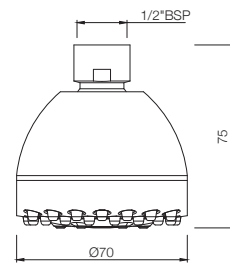

EOS-1985

Overhead Shower 80 mm Round Shape Single Flow (ABS Body
Chrome Plated with Gray Face Plate) with Rubit Cleaning System
MRP: Rs. 1,000