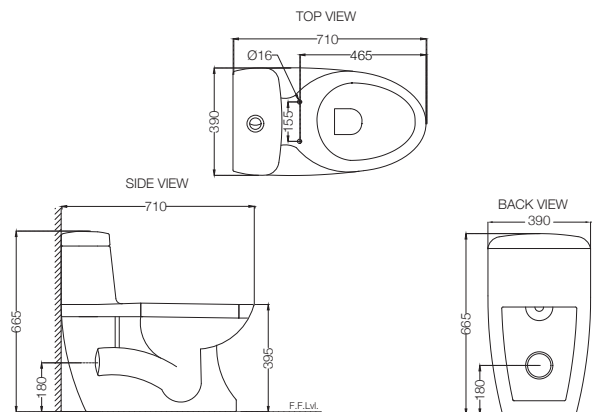

COSMO

CMS-WHT-103951SPP
Wall Hung WC With PP Soft Close Seat Cover,
Hinges, Accessories Set,
Size: 365x545x375 mm
MRP: Rs. 5,250

CMS-WHT-103951NPP
Wall Hung WC With PP Normal Close Seat Cover,
Hinges, Accessories Set,
Size: 365x545x375 mm
MRP: Rs. 4,950

CMS-WHT-103851S220SPP
Single Piece WC With PP Soft Close Seat Cover,
Hinges, Dual Flush Cistern Fitting, Fixing Accessories
And Accessories Set, Size: 385x710x690 mm, S Trap- 220 mm
MRP: Rs. 14,800

CMS-WHT-103851S220NPP
Single Piece WC With PP Normal Close Seat Cover,
Hinges, Dual Flush Cistern Fitting, Fixing Accessories
And Accessories Set, Size: 385x710x690 mm, S Trap- 220 mm
MRP: Rs. 14,500

CMS-WHT-103851P180SPP
Single Piece WC With PP Soft Close Seat Cover,
Hinges, Dual Flush Cistern Fitting, Fixing Accessories,
Size: 390x710x665 mm, P Trap- 180 mm
MRP: Rs. 14,800