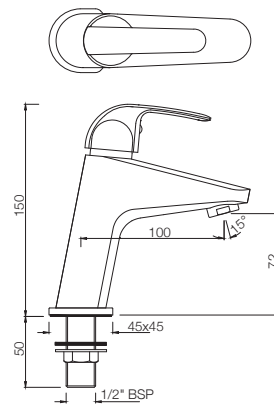

ORB-105021N
Pillar Cock with Extension Body
MRP: Rs. 2,575