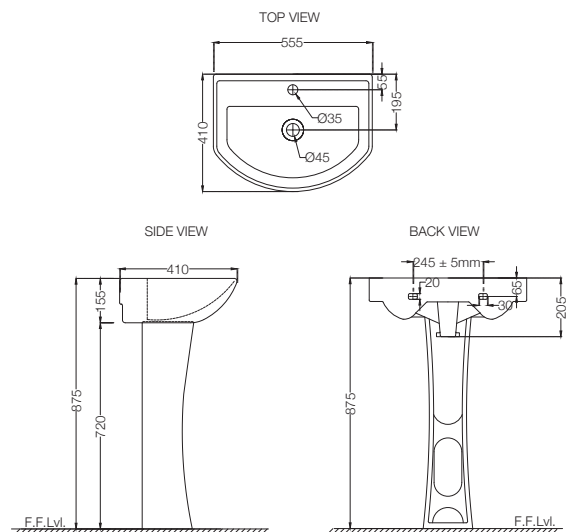

ELEMENTS | Sanitaryware

ECS-WHT-501
Semi Recessed Basin,
Size: 570x460x200 mm
MRP: Rs. 2,400

ECS-WHT-301
Full Pedestal for ECS-WHT-801, 805
MRP: Rs. 1,125
Set MRP: Rs. 2,800