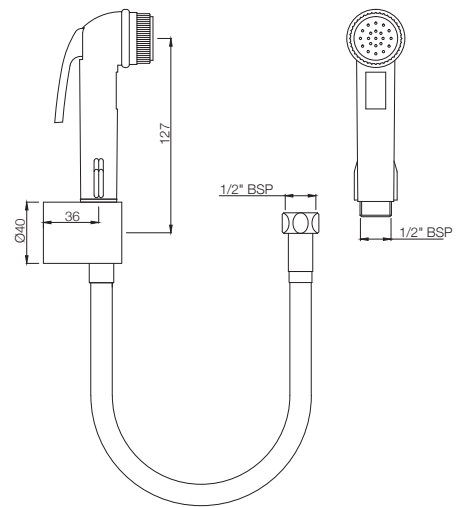

ALLIED

ALE-BLK-583

Hand Shower (Health Faucet) (ABS Body)
with 1.2 Meter Long PVC Tube & Wall Hook
MRP: Rs. 750