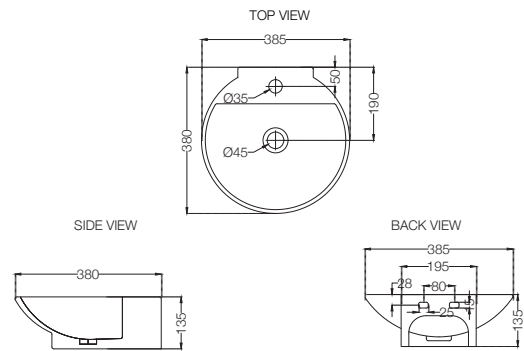

ECS-WHT-901
Table Top Basin,
Size:355x350x145 mm
MRP: Rs. 1,850