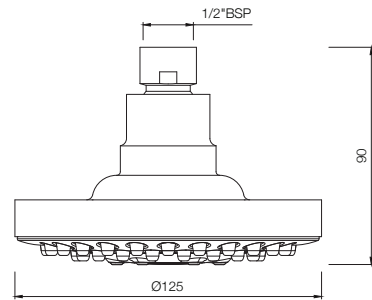

EOS-491

Overhead Shower 70 mm Round Shape
Single Flow (ABS Body Chrome Plated with
Gray Face Plate) with Rubit Cleaning System
MRP: Rs. 925