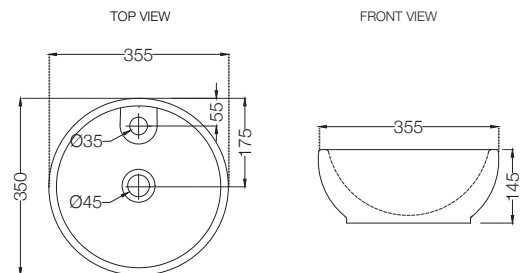

# ELEMENTS | Sanitaryware

**ECS-WHT-933**  
Table Top Basin,  
Size: 430x375x130 mm  
MRP: Rs. 2,300

**ECS-WHT-931**  
Table Top Basin,  
Size : 385x380x135 mm  
MRP: Rs. 2,050

**ECS-WHT-901**  
Table Top Basin,  
Size:355x350x145 mm  
MRP: Rs. 1,850