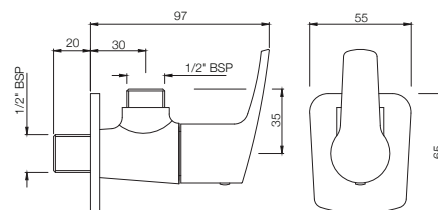

# STELLA

**STE-107041**  
2-Way Bib Cock with Wall Flange  
MRP: Rs. 1,475

**STE-107107**  
Long Body Bib Cock with Wall Flange  
MRP: Rs. 1,500

**STE-107053**  
Angular Stop Cock with Wall Flange  
MRP: Rs. 875