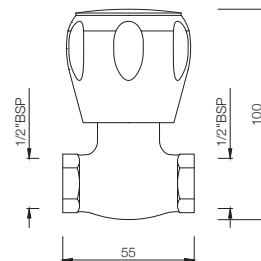

# SUMTHING SPECIAL

**SQT-512AKN**  
2-Way Long Body Bib Cock  
with Wall Flange  
MRP: Rs. 1,600

**SQT-512ANKN**  
2-Way Bib Cock with Wall Flange  
MRP: Rs. 1,500

**SQT-513BKN**  
Stop Cock, Female End  
MRP: Rs. 925