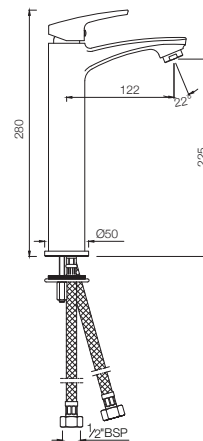

STELLA

Single Lever

BASIN

STE-107011B

Single Lever Basin Mixer without Popup Waste with 450mm Long Braided Hoses
MRP: Rs. 3,100

STE-107051B

Single Lever Basin Mixer with Popup Waste with 450mm Long Braided Hoses
MRP: Rs. 3,800

STE-107005B

Single Lever Tall Boy without Popup Waste System, with 600mm Long Braided Hoses
MRP: Rs. 4,250