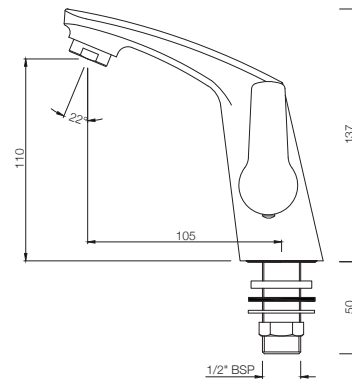

STELLA

BATH & SHOWER