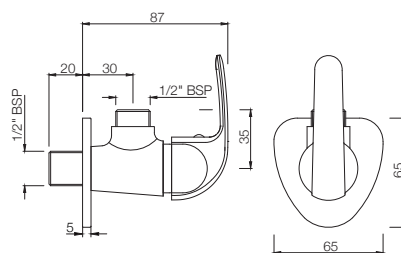

ORB-105067
2-Way Angular Stop Cock with Wall Flange
MRP: Rs. 1,575