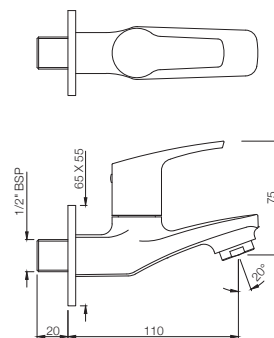

STELLA

KITCHEN

STE-107309

Sink Mixer with Swinging Spout
(Wall Mounted Model) with Connecting
Legs & Wall Flanges
MRP: Rs. 3,450

STE-107347

Sink Cock with Swinging Spout (Wall
Mounted Model) with Wall Flange
MRP: Rs. 1,700

TAPS

STE-107037

Bib Cock with Wall Flange
MRP: Rs. 1,275