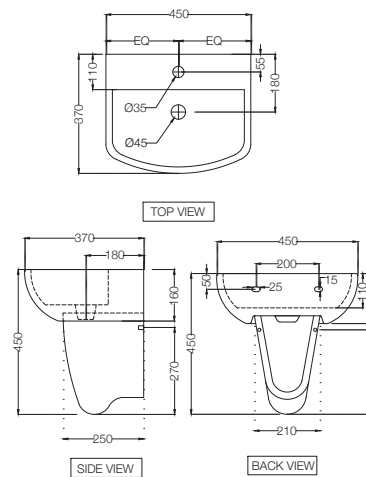

ELEMENTS | Sanitaryware

ECS-WHT-805

Wall Hung Basin With Fixing Accessories,
Size: 515x420x195 mm
MRP: Rs. 1,375

ECS-WHT-301

Full Pedestal For ECS-WHT-801, 805
MRP: Rs. 1,125 | Set MRP: Rs. 2,500

ECS-WHT-811

Wall Hung Basin With Fixing Accessories,
Size: 400x305x125 mm
MRP: Rs. 1,225

ECS-WHT-305

Half Pedestal With Fixing Accessories
For ECS-WHT-811
MRP: Rs. 11,00 | Set MRP: Rs. 2,325

ECS-WHT-813

Wall Hung Basin With Fixing Accessories,
Size: 450x370x160 mm
MRP: Rs. 1,350

ECS-WHT-307

Half Pedestal With Fixing Accessories
For ECS-WHT-813
MRP: Rs. 1,100 | Set MRP: Rs. 2,450