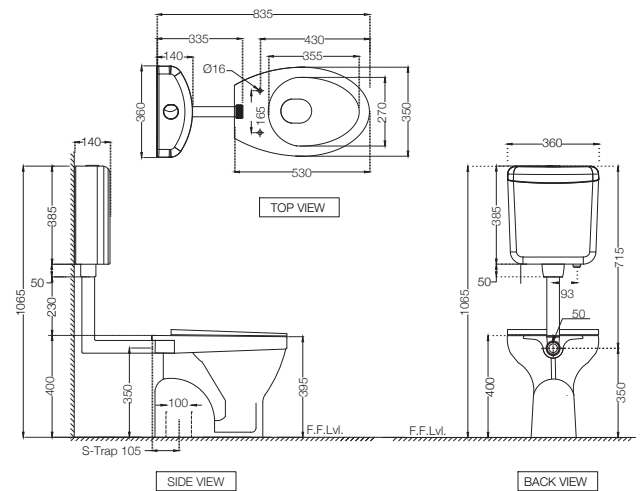

ELEMENTS | Sanitaryware

ECS-WHT-551SNPP184NLZ
EWC With Wall Hung Dual Flush Cistern
With 39mm Drainage L-Bend Pipe With Gasket,
PP Normal Close Seat Cover, Hinges, Fixing Accessories,
Size: 360x545x395 mm, S Trap
MRP: Rs. 4,300

ECS-WHT-553SNPP184NLZ
EWC With Wall Hung Dual Flush Cistern
With 39mm Drainage L-Bend Pipe With Gasket,
PP Normal Close Seat Cover, Hinges, Fixing Accessories,
Size: 350x530x400 mm, S Trap
MRP: Rs. 4,400

ECS-WHT-553SPP184NLZ
EWC With Wall Hung Dual Flush Cistern
With 39mm Drainage L-Bend Pipe With Gasket,
PP Soft Close Seat Cover, Hinges, Fixing Accessories,
Size: 350x530x400 mm, S Trap
MRP: Rs. 4,700