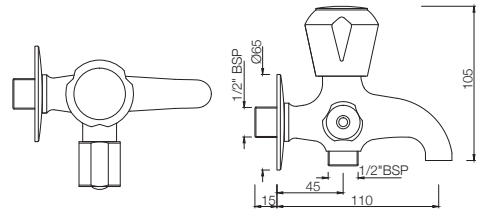

MQT-513BKN
Stop Cock, Female End
MRP: Rs. 925