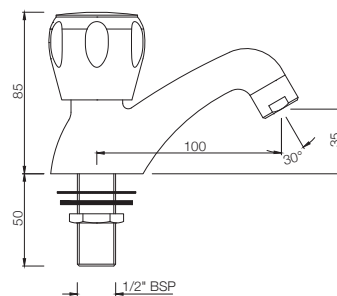

SUMTHING SPECIAL

SQT-508KN

Pillar Cock Super Deluxe with Aerator
MRP: Rs. 1,400

BATH & SHOWER

SQT-517KN

Wall Mixer Telephone Shower Arrangement only with Crutch (with Bush & Piston Diverter fitting) with Aerator Also available SQT-517AKN Wall Mixer Telephone Shower Arrangement only without Crutch (with Bush & Piston Diverter Fitting) with Aerator
MRP: Rs. 4,850/4,250

SQT-517BKN

Wall Mixer with 115 mm Long Bend Pipe for connection to Overhead Shower (with Bush & Piston Diverter Fitting) with Aerator
MRP: Rs. 4,825