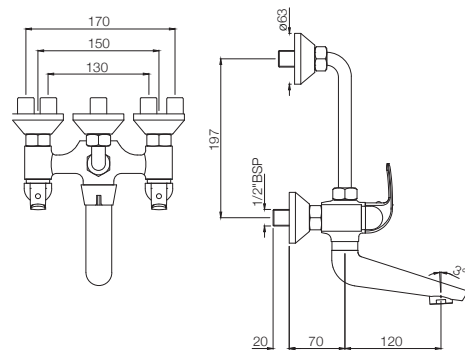

ORBIT

ORB-105123
Swan Neck Tap
with Left Hand Operating Knob
MRP: Rs. 2,175

ORB-105127
Swan Neck Tap
with Right Hand Operating Knob
MRP: Rs. 2,175

BATH & SHOWER