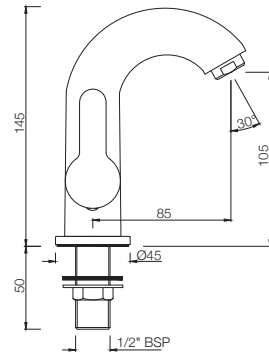

COS-103127
Swan Neck Tap With Right Hand Operating
MRP: Rs. 1,875