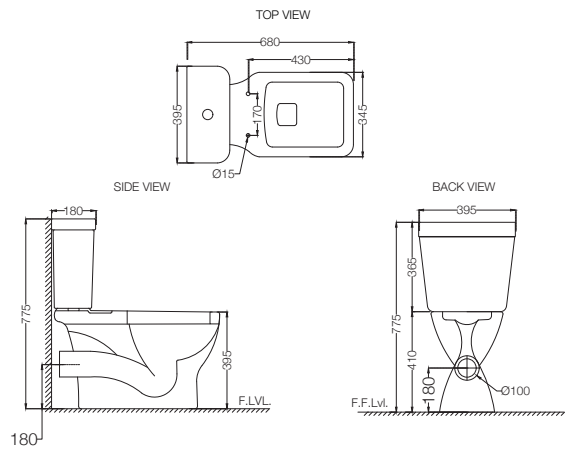

ASPIRE

AIS-WHT-101751P180NPPSMZ
Bowl With Cistern For Coupled WC With PP Normal Close Slim Seat Cover, Hinges, Dual Flush Cistern Fitting, Fixing Accessories And Accessories Set, Size: 395x680x775 mm, P Trap-180 mm MRP: Rs. 7,250

AIS-WHT-101751P180SPPSMZ
Bowl With Cistern For Coupled WC With PP Soft Close Slim Seat Cover, Hinges, Dual Flush Cistern Fitting, Fixing Accessories And Accessories Set, Size: 395x680x775 mm, P Trap-180 mm MRP: Rs. 7,550