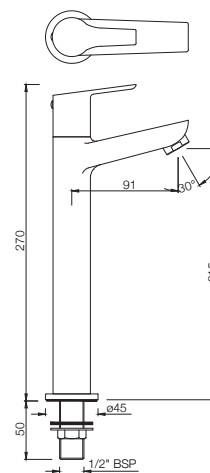

# ASPIRE

**APR-101123**  
Swan Neck Tap With Left Hand Operating  
MRP: Rs. 1,875

**APR-101127**  
Swan Neck Tap With Right Hand Operating  
MRP: Rs. 1,875