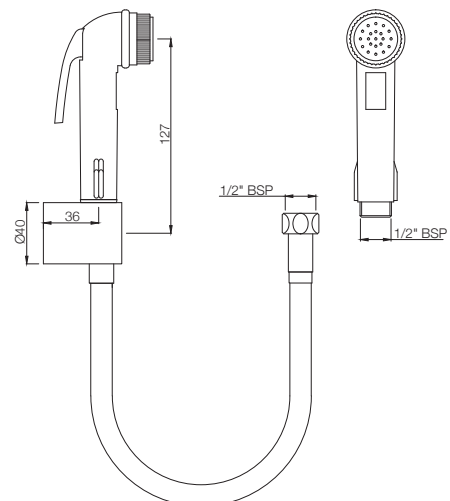

ALE-IVY-585

Hand Shower (Health Faucet) (ABS Body)
with 1 Meter Long Easy Flex Tube in
Chrome Finish & Wall Hook
MRP: Rs. 950