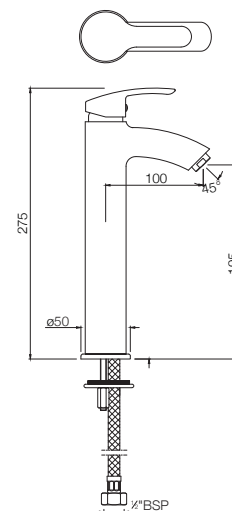

COSMO

Single Lever

BASIN

COS-103011NB

Single Lever Basin Mixer without Popup Waste
with 450mm Long Braided Hoses
MRP: Rs. 3,025

COS-103051B

Single Lever Basin Mixer with Popup Waste
with 450mm Long Braided Hoses
MRP: Rs. 3,750

COS-103005NB

Single Lever Tall Boy without Popup Waste
System, with 600mm Long Braided Hoses
MRP: Rs. 4,150