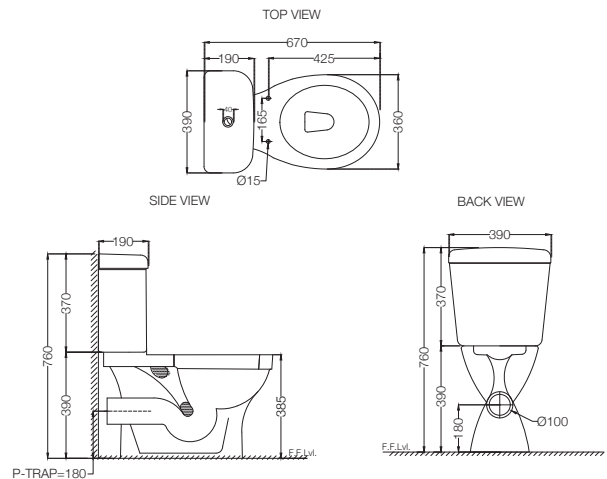

ECS-WHT-551PNPP184NLZ

EWC With Wall Hung Dual Flush Cistern With 39mm Drainage L-Bend Pipe With Gasket, PP Normal Close Seat Cover, Hinges, Fixing Accessories, Size: 360x475x395 mm, P Trap
MRP: Rs.4,300