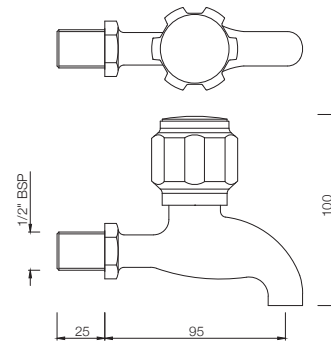

DLX-511AKN
Bib Cock with Nozzle
MRP: Rs. 1,050