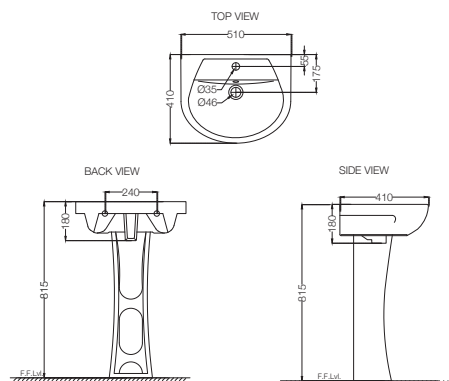

COSMO

CMS-WHT-103751P180NPP

Bowl For Coupled WC With PP Normal Close Seat Cover, Hinges, Fixing Accessories And Accessories Set, Size: 400x665x810 mm, P Trap- 180 mm
MRP: Rs. 5,800

CMS-WHT-103201

Cistern With Dual Flush Cistern Fitting For 103751S220SPP/ NPP, 103751P180NPP/ SPP
MRP: Rs. 3,200 | Set MRP: Rs. 9,000

CMS-WHT-103801

Wall Hung Basin With Fixing Accessories, Size: 540x395x185 mm
MRP: Rs. 2,525

CMS-WHT-103301

Full Pedestal For 103801, 103803
MRP: Rs. 1,625 | Set MRP: Rs. 4,150

CMS-WHT-103803

Wall Hung Basin With Fixing Accessories, Size: 510x410x180 mm
MRP: Rs. 2,325

CMS-WHT-103301

Full Pedestal For 103801, 103803
MRP: Rs. 1,625 | Set MRP: Rs. 3,950