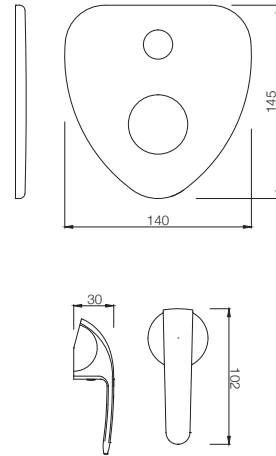

ORB-105119
Single Lever Wall Mixer with Provision of Hand Shower, But without Hand Shower
MRP: Rs. 4,800