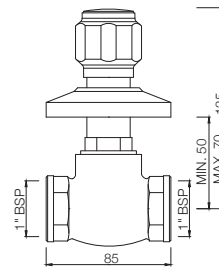

**DLX-553**

Flush Cock with Wall Flange,  
 25 mm size with Plain Knob  
 MRP: Rs. 2,125