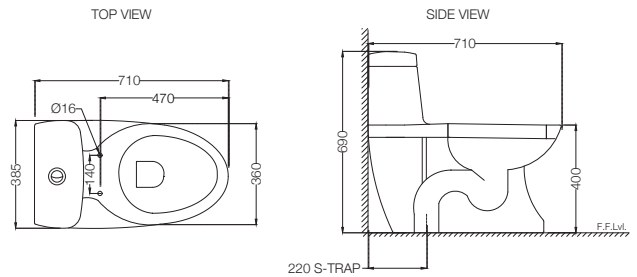

CMS-WHT-103851P180SPP
Single Piece WC With PP Soft Close Seat Cover,
Hinges, Dual Flush Cistern Fitting, Fixing Accessories,
Size: 390x710x665 mm, P Trap- 180 mm
MRP: Rs. 14,800