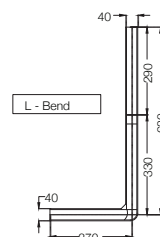

ELEMENTS | Sanitaryware

ECS-WHT-451LE
Orissa Pan With L Bend And Extension,
Size: 440x575x250 mm
MRP: Rs. 1,990

ECS-WHT-453LE
Orissa Pan With L Bend And Extension,
Size: 405x510x250 mm
MRP: Rs. 1,490

ECS-WHT-455LE
Asian Pan With L Bend And Extension,
Size: 450x535x180 mm
MRP: Rs. 1,590