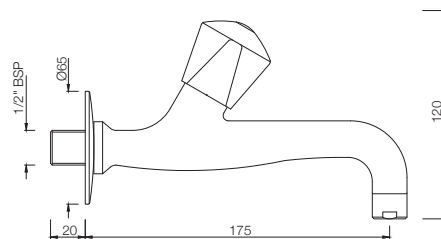

## TAPS

**TQT-511**  
Bib Cock Short Body  
MRP: Rs. 975

**TQT-511A**  
Bib Cock With Nozzle  
MRP: Rs. 1,050

**TQT-512**  
Long Body Bib Cock with Wall Flange  
and Aerator  
MRP: Rs. 1,450