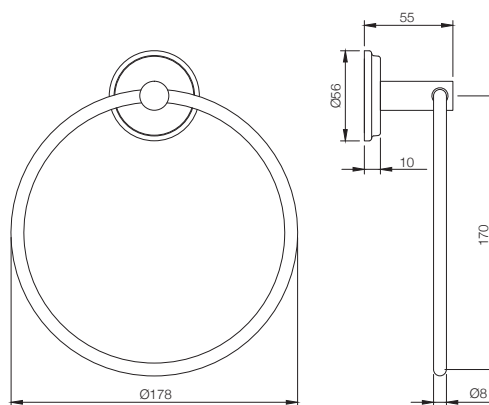

BATH ACCESSORIES

AEC-1111N

Towel Rail 600mm Long, Stainless Steel
MRP: Rs. 1,250

AEC-1111NB

Towel Rail 450mm Long, Stainless Steel
MRP: Rs. 1,175

AEC-1121N

Towel Ring Round
MRP: Rs. 725