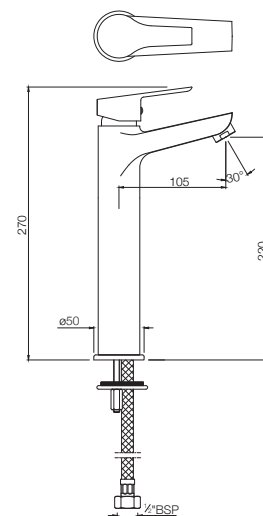

ASPIRE

Single Lever

BASIN

APR-101011NB

Single Lever Basin Mixer without Pop-up Waste
with 450 mm Long Braided Hoses
MRP: Rs. 3,025

APR-101051B

Single Lever Basin Mixer with Pop-up
Waste with 450mm Long Braided Hoses
MRP: Rs. 3,750

APR-101005NB

Single Lever Tall Boy without Pop-up Waste
System, with 600mm Long Braided Hoses
MRP: Rs. 4,150