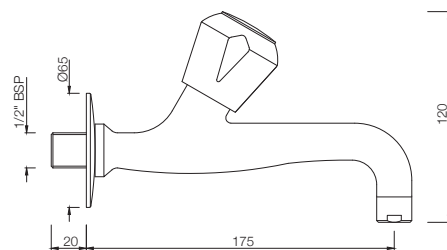

## TAPS

**MQT-511KN**  
Bib Cock Short Body  
MRP: Rs. 975

**MQT-511AKN**  
Bib Cock with Nozzle  
MRP: Rs. 1,050

**MQT-512KN**  
Long Body Bib Cock with Wall Flange  
and Aerator  
MRP: Rs. 1,450