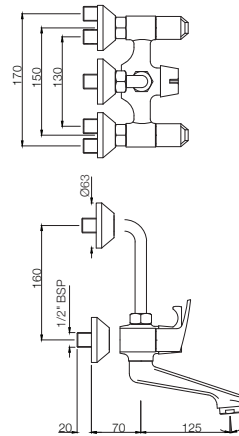

STE-107281
Wall Mixer 3-in-1 System with Provision
for both Hand Shower and Overhead Shower Complete
with 115mm Long Bend Pipe, Connecting Legs & Wall
Flange (without Hand & Overhead Shower)
MRP: Rs. 5,575