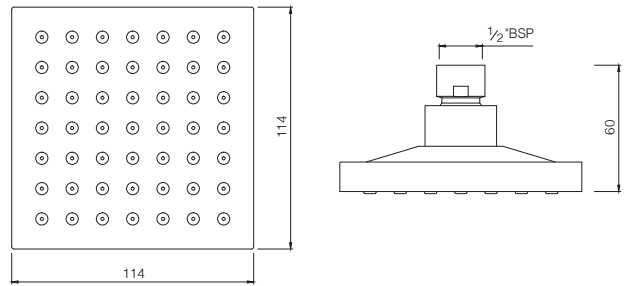

# SHOWERS

**EOS-1995**

Overhead Shower 80 mm dia Round Shape Multi Flow (ABS Body Chrome Plated with Gray Face Plate) with Rubit Cleaning System  
MRP: Rs. 1,100

**EOS-442**

Overhead Shower 114X114 mm Square Shape Single Flow (ABS Body Chrome Plated) with Rubit Cleaning System  
MRP: Rs. 800