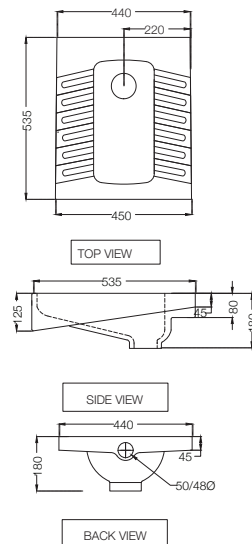

ELEMENTS | Sanitaryware

ECS-WHT-451LE
Orissa Pan With L Bend And Extension,
Size: 440x575x250 mm
MRP: Rs. 1,990

ECS-WHT-453LE
Orissa Pan With L Bend And Extension,
Size: 405x510x250 mm
MRP: Rs. 1,490

ECS-WHT-455LE
Asian Pan With L Bend And Extension,
Size: 450x535x180 mm
MRP: Rs. 1,590