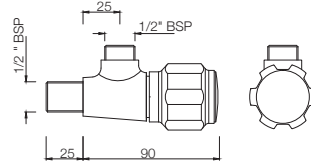

# DELUX

**DLX-526NKN**  
Basin Inlet Connection (Angle Valve)  
MRP: Rs. 800

**DLX-526AFKN**  
2-Way Angle Valve with Wall Flange  
Also available DLX-526AKN  
2 Way Angle Valve  
MRP: Rs. 1,425/1,375

**DLX-514AKN**  
Concealed Stop Cock Heavy Body with Cap, 15 mm  
Also available DLX-514CKN  
Concealed Stop Cock Heavy Body with Cap, 20 mm  
MRP: Rs. 1,225/ 1,325