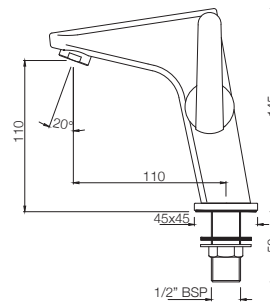

ORBIT

ORB-105123
Swan Neck Tap
with Left Hand Operating Knob
MRP: Rs. 2,175

ORB-105127
Swan Neck Tap
with Right Hand Operating Knob
MRP: Rs. 2,175

BATH & SHOWER