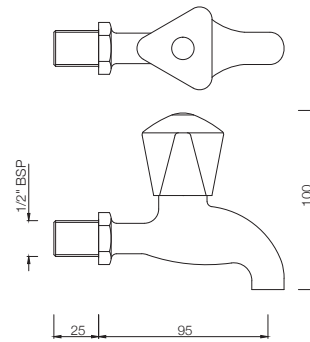

## TAPS

**TQT-511**  
Bib Cock Short Body  
MRP: Rs. 975

**TQT-511A**  
Bib Cock With Nozzle  
MRP: Rs. 1,050

**TQT-512**  
Long Body Bib Cock with Wall Flange  
and Aerator  
MRP: Rs. 1,450