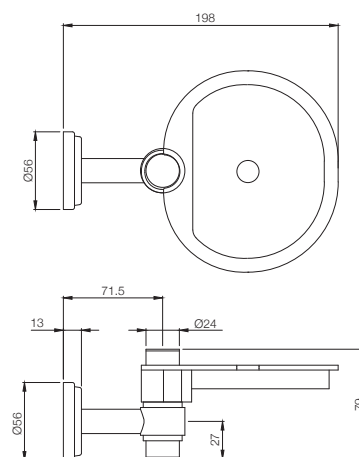

AEC-1141N
Tumbler Holder
MRP: Rs. 675