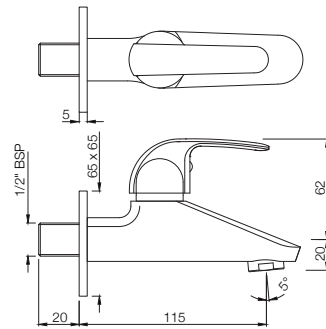

ORB-105041

2-Way Bib Cock with Wall Flange
MRP: Rs. 1,550