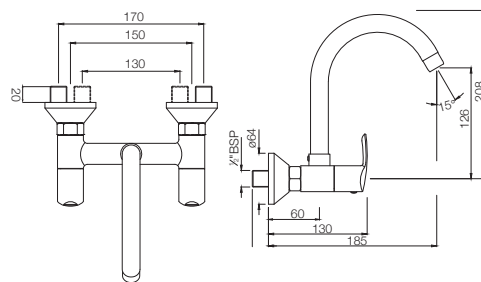

COS-103347N

Sink Cock with Swinging Spout (Wall Mounted Model) with Wall Flange
MRP: Rs. 1,675