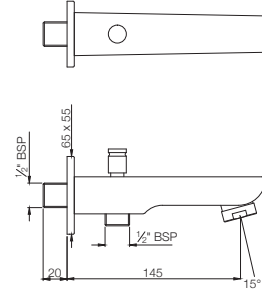

ASPIRE

SPE-101463

Aspire Bath Tub Spout with Button Attachment
for Hand Shower with Wall Flange
MRP: Rs. 1,800