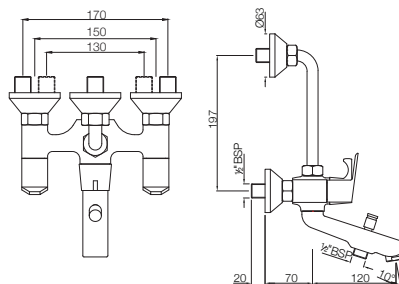

ASPIRE

APR-101281

Wall Mixer 3-in-1 System with provision for both Hand Shower & Overhead Shower complete with 115 mm Long Bend Pipe, Connecting Legs & Wall Flange (without Hand & Overhead Shower)
MRP: Rs. 5,500

KITCHEN

APR-101309N

Sink Mixer with Swinging Spout (Wall Mounted Model) with Connecting Legs & Wall Flanges
MRP: Rs. 3,400

APR-101347N

Sink Cock with Swinging Spout (Wall Mounted Model) with Wall Flange
MRP: Rs. 1,675