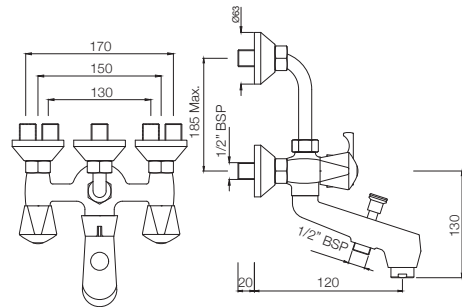

TQT-520
Wall Mixer Non-telephonic Shower System
with Aerator
MRP: Rs. 3,225