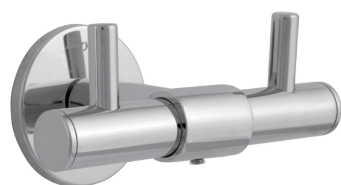

₹ 750

Twin Robe Hook

T6007A1

₹ 1,120

T6002A1