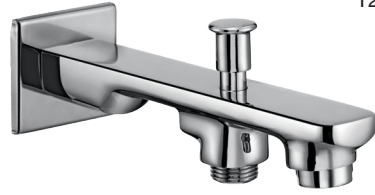

₹ 2,050

Pillar Cock

T4402A1

₹ 2,050

SMART SERIES COLLECTION

Smart High Neck
Standalone Pillar Tap

G3764A1

₹ 1,980

WALL SPOUTS

Wall Spout

T2327A1

₹ 1,550

Wall Spout With Diverter

T2328A1

₹ 1,870

Wall Spout