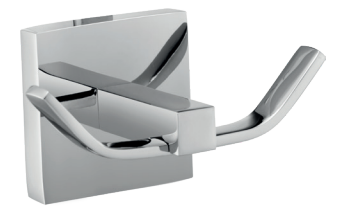

Soap Dish

T5903A1

₹ 1,450

Tumbler Holder

T5904A1

₹ 1,490

Twin Robe Hook

T5907A1