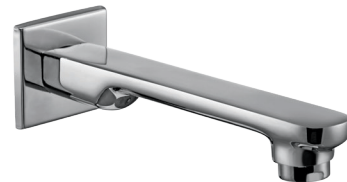

T2350A1

₹ 1,830

3 Inlet Diverter Upper Trim
(Compatible with T9969A1)

T2384A1

₹ 1,960

Wall Spout

T2327A1

₹ 1,550