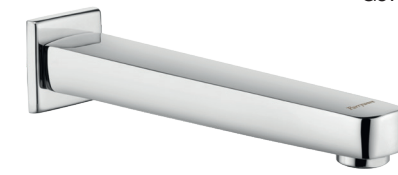

₹ 1,850

NEW

Wall Spout (Large)

G572XA1