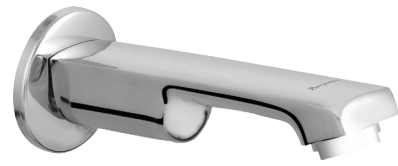

₹ 1,870

Wall Spout

G3127A1