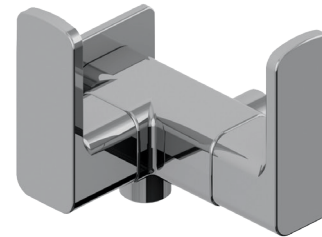

T2334A1

₹ 2,760

Angle Valve

T2307A1

₹ 1,380

Pillar Cock

T2301A1

₹ 2,250

Swan Neck Pillar Cock

T2303A1

₹ 2,460

Ultra High Flow Diverter Upper Trim
(Compatible with G4888A1)

T2385A1

₹ 1,860

Two Way Angle Valve

T2343A1

₹ 1,850

Sink Cock

T2321A1

₹ 2,470

Sink Mixer

T2335A1

₹ 4,810

Concealed Diverter Upper Trim
(Compatible with G5051A1)