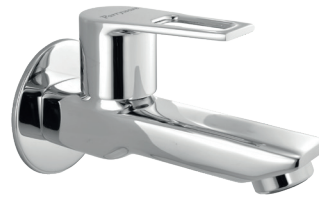

Center Hole Basin Mixer

T7215A1

₹ 3,420

Pillar Cock

T7201A1

₹ 1,420

Tall Body Pillar Cock

T7264A1

₹ 2,420

Long Body Bib Cock

T7206A1

₹ 1,300

Two Way Bib Cock

T7234A1

₹ 1,580

Angle Valve