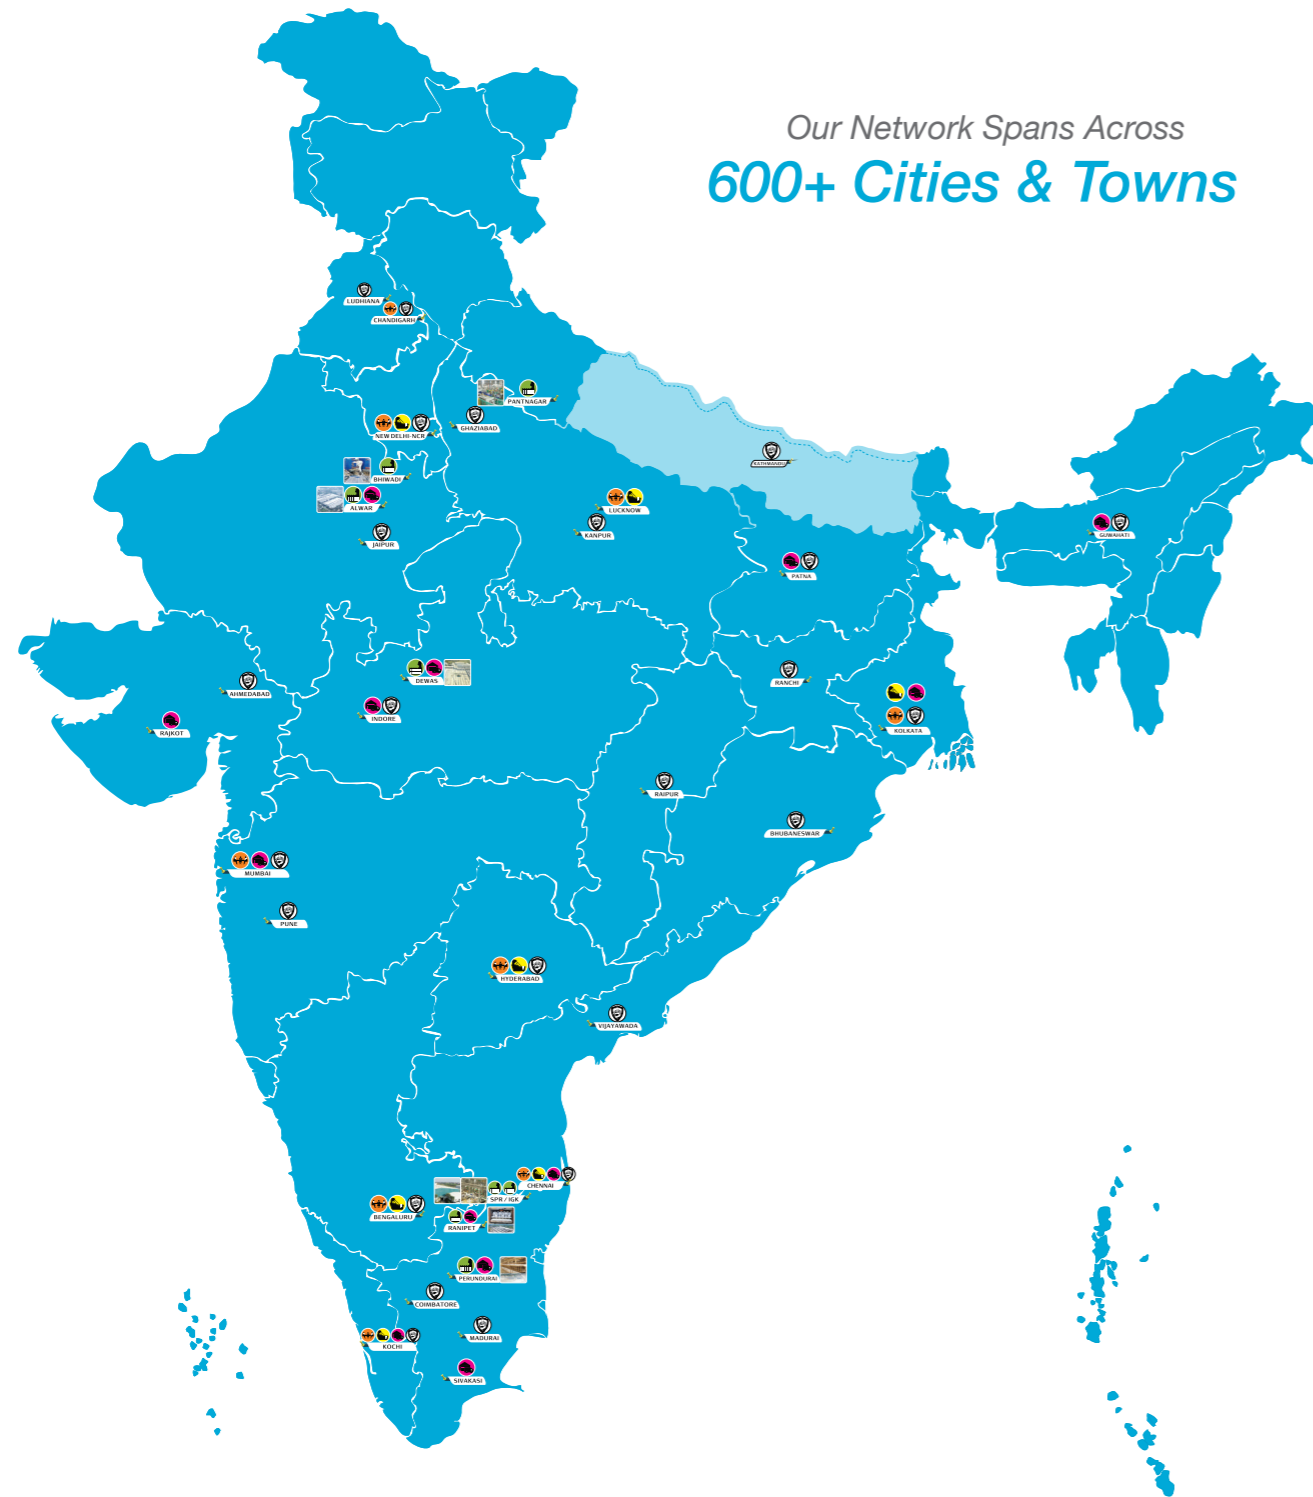

Nationwide Network

Retail Strength

-  6 Display Studios
-  9 Factories
-  7 Offices
-  42 Customer Care Centers

Dealers	2000+	Retailers	20000+	Architects	4000+
Contractors	5000+	Builders	1400+	Plumbing Technicians	68000+